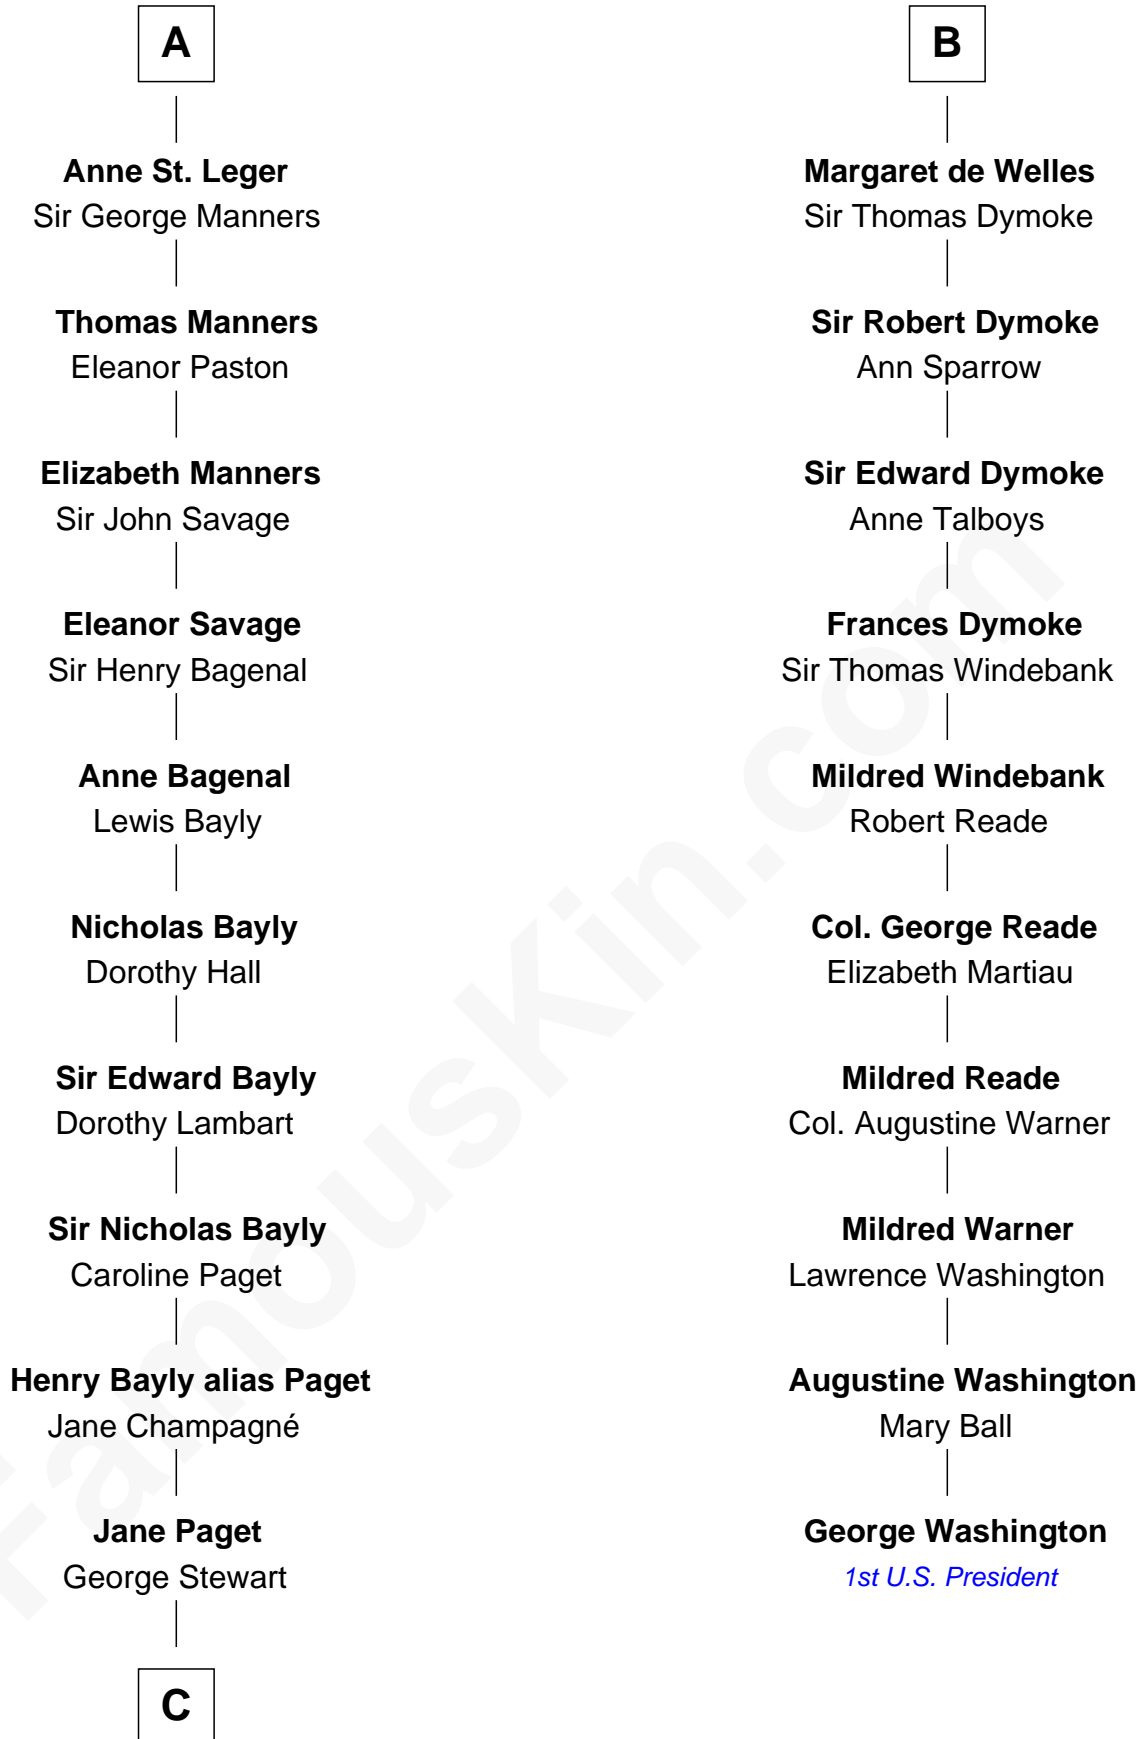

FamousKin.com

Relationship Chart of

Sir Winston Churchill

Prime Minister of the United Kingdom

16th cousin 4 times removed of

George Washington

1st U.S. President

Sir William de Fiennes

Sir Ralph de Greystoke

Katherine de Clifford

Maud de Greystoke

Eudo de Welles

Sir Lionel de Welles

Joan de Waterton

B

C

—
Jane Stewart

Sir George Spencer-Churchill

—
Sir John Winston Spencer-Churchill

Frances Anne Emily Vane

—
Randolph Henry Spencer-Churchill

Jeanette Jerome

—
Sir Winston Churchill

Prime Minister of the United Kingdom