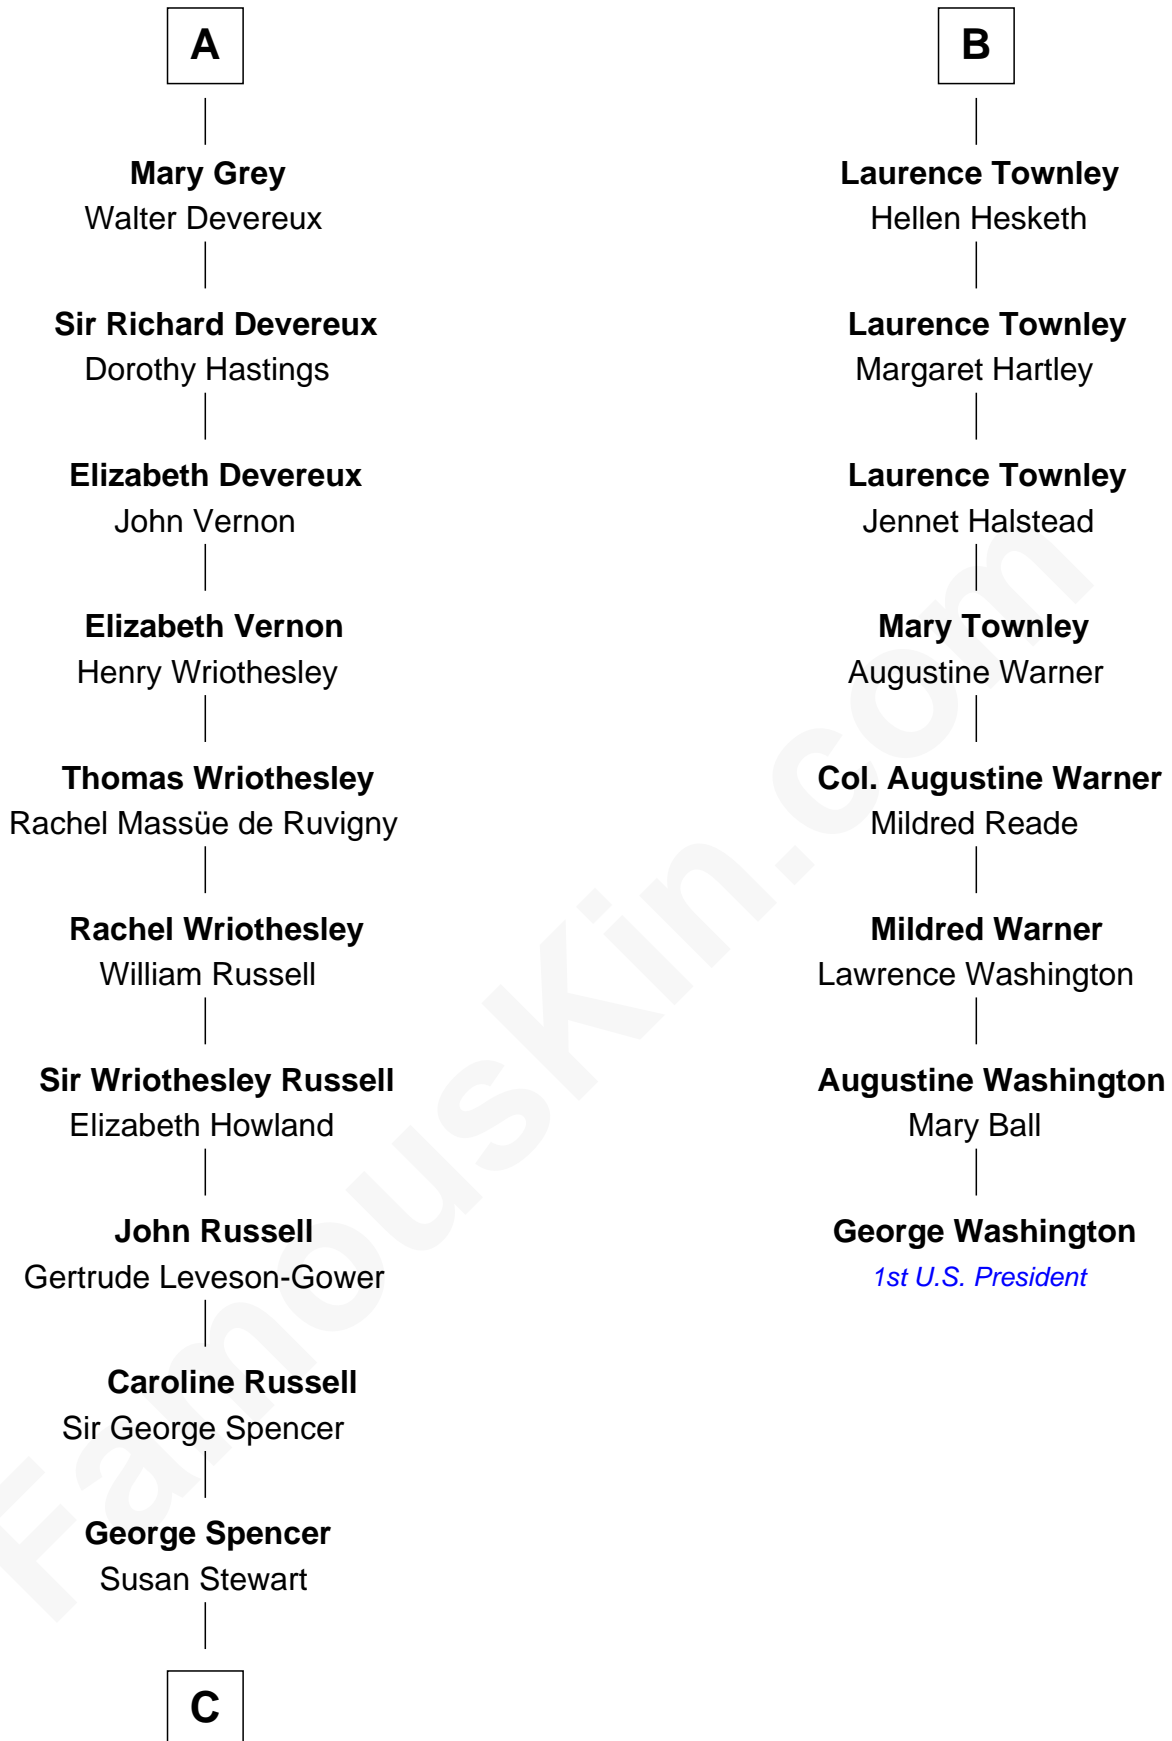

FamousKin.com Relationship Chart of

Sir Winston Churchill

Prime Minister of the United Kingdom

14th cousin 6 times removed of

George Washington

1st U.S. President

C

—
Sir George Spencer-Churchill

Jane Stewart

—
Sir John Winston Spencer-Churchill

Frances Anne Emily Vane

—
Randolph Henry Spencer-Churchill

Jeanette Jerome

—
Sir Winston Churchill

Prime Minister of the United Kingdom

FamousKin.com