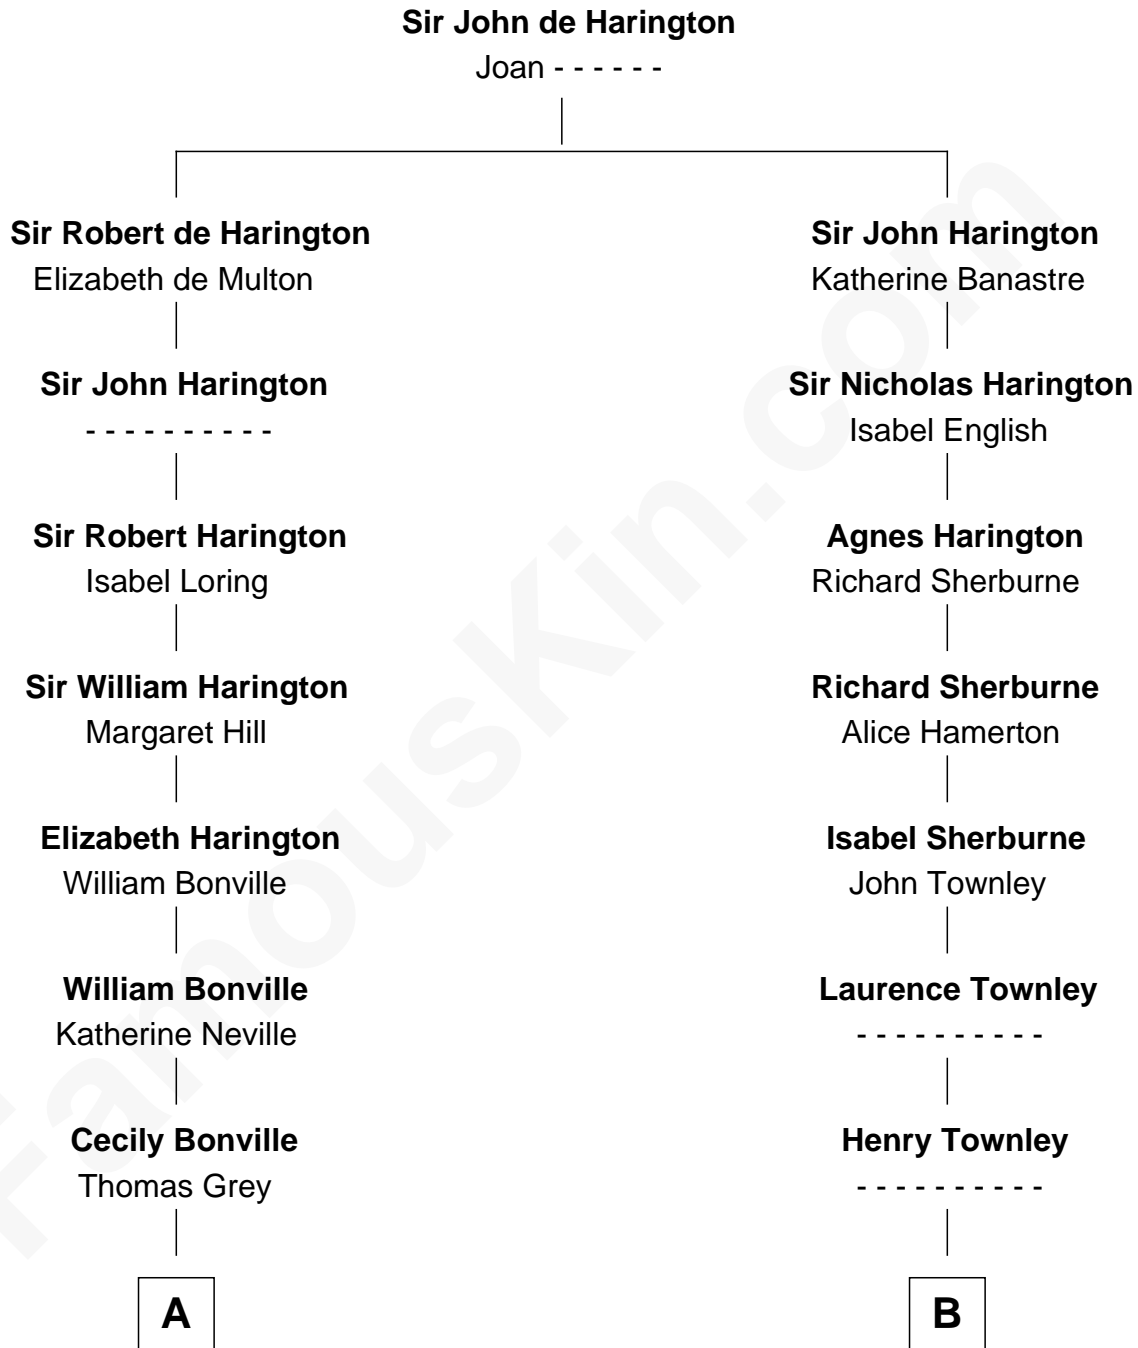

FamousKin.com Relationship Chart of

Sir Winston Churchill

Prime Minister of the United Kingdom

14th cousin 6 times removed of

George Washington

1st U.S. President

C

—
Sir George Spencer-Churchill

Jane Stewart

—
Sir John Winston Spencer-Churchill

Frances Anne Emily Vane

—
Randolph Henry Spencer-Churchill

Jeanette Jerome

—
Sir Winston Churchill

Prime Minister of the United Kingdom

FamousKin.com