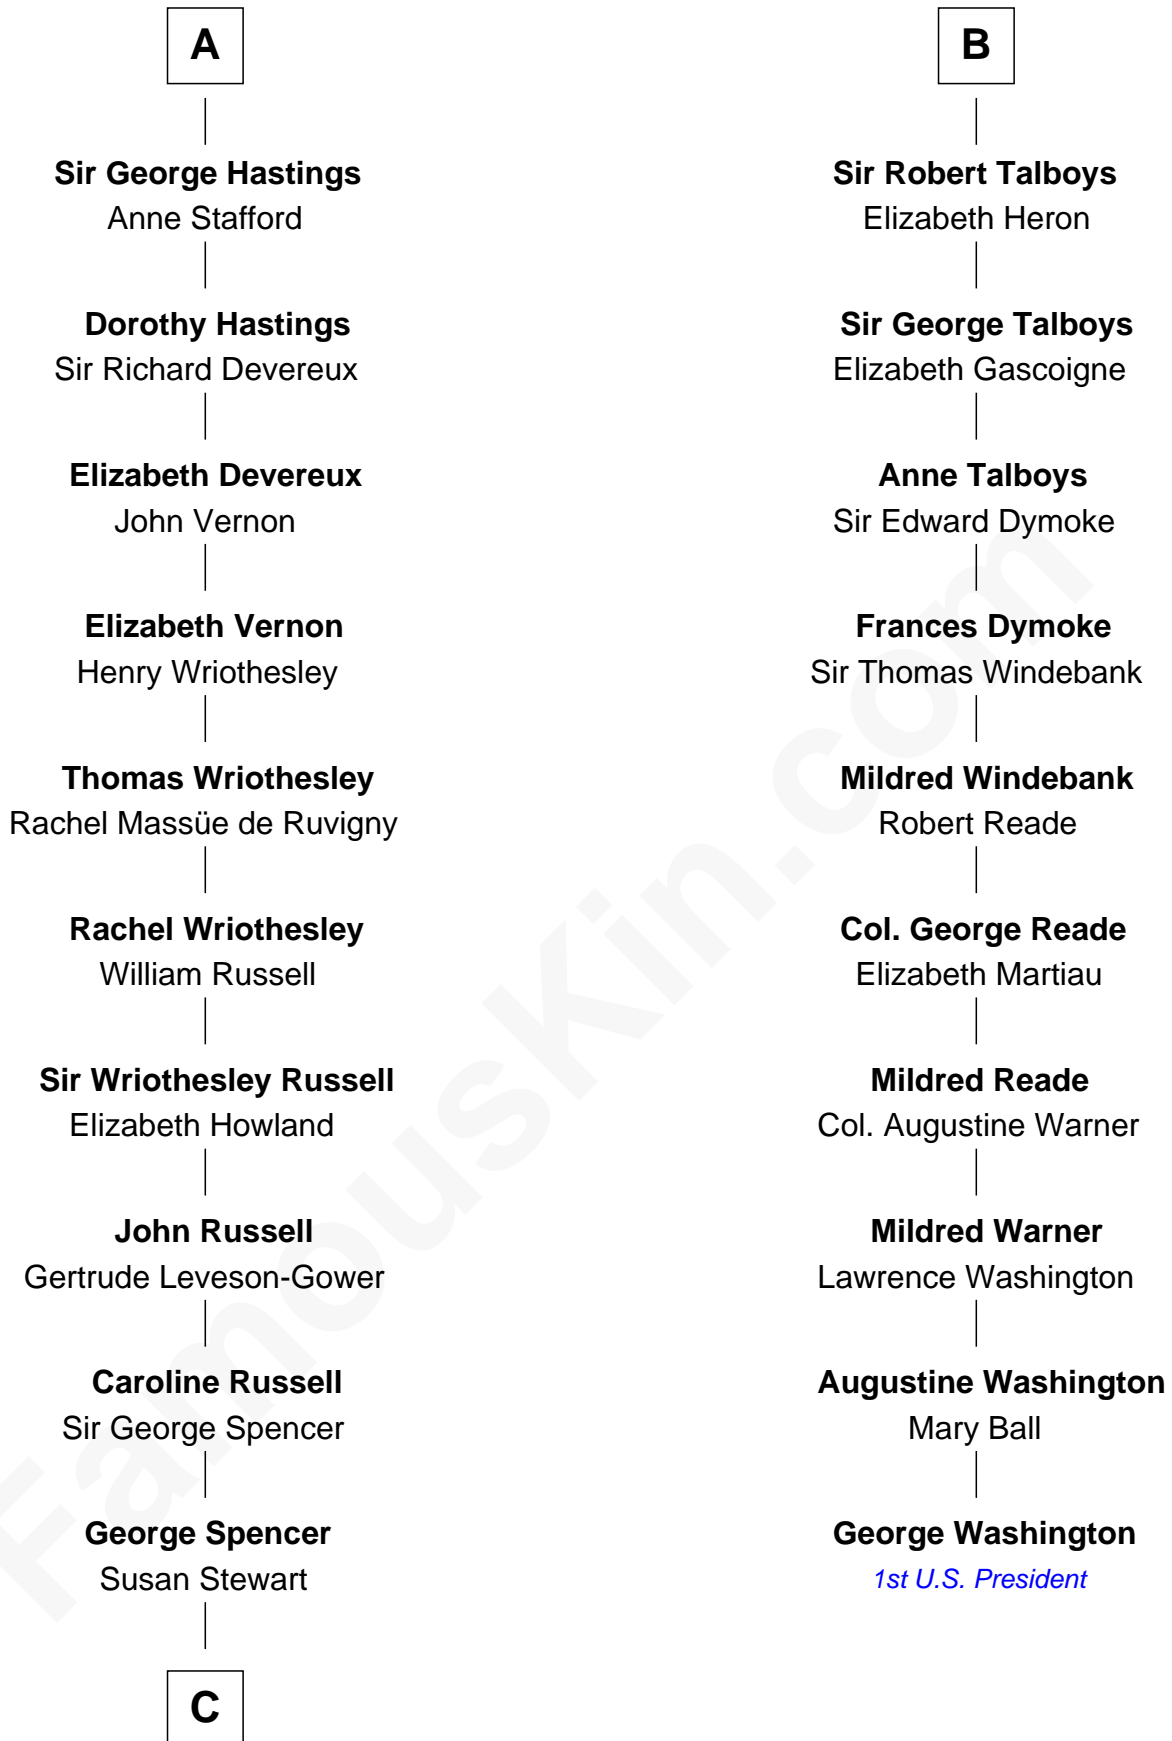

FamousKin.com

Relationship Chart of

Sir Winston Churchill

Prime Minister of the United Kingdom

16th cousin 4 times removed of

George Washington

1st U.S. President

C

—
Sir George Spencer-Churchill

Jane Stewart

—
Sir John Winston Spencer-Churchill

Frances Anne Emily Vane

—
Randolph Henry Spencer-Churchill

Jeanette Jerome

—
Sir Winston Churchill

Prime Minister of the United Kingdom