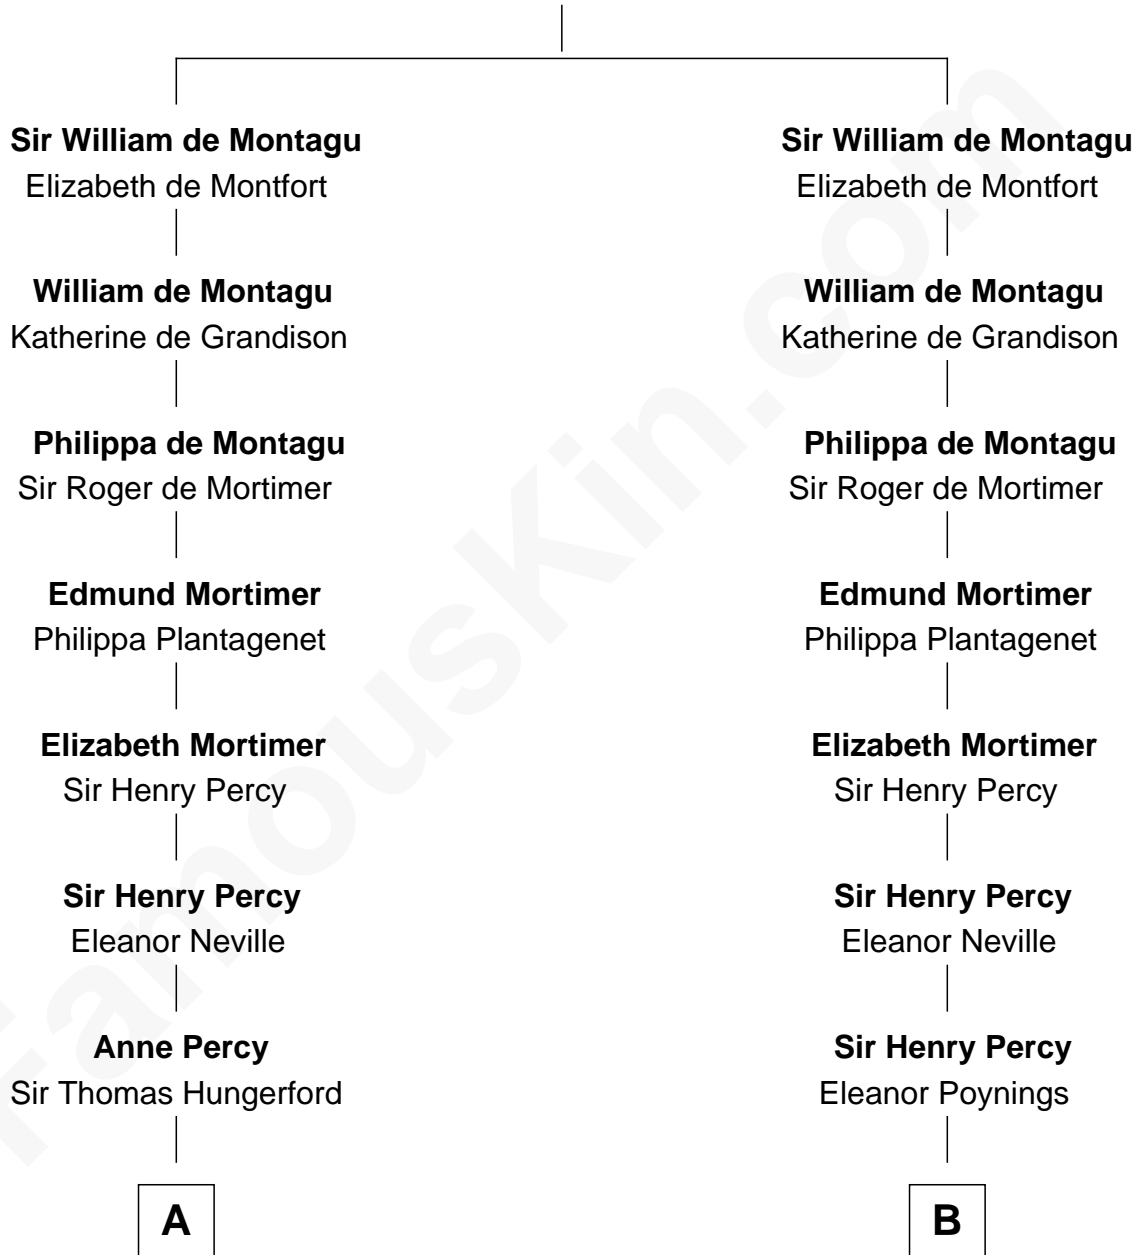

FamousKin.com

Relationship Chart of

Sir Winston Churchill

Prime Minister of the United Kingdom

16th cousin 5 times removed of

George Washington

1st U.S. President

Sir Simon de Montagu

Hawise de Saint Amand

C

George Spencer

Susan Stewart

Sir George Spencer-Churchill

Jane Stewart

Sir John Winston Spencer-Churchill

Frances Anne Emily Vane

Randolph Henry Spencer-Churchill

Jeanette Jerome

Sir Winston Churchill

Prime Minister of the United Kingdom

FamousKin.com