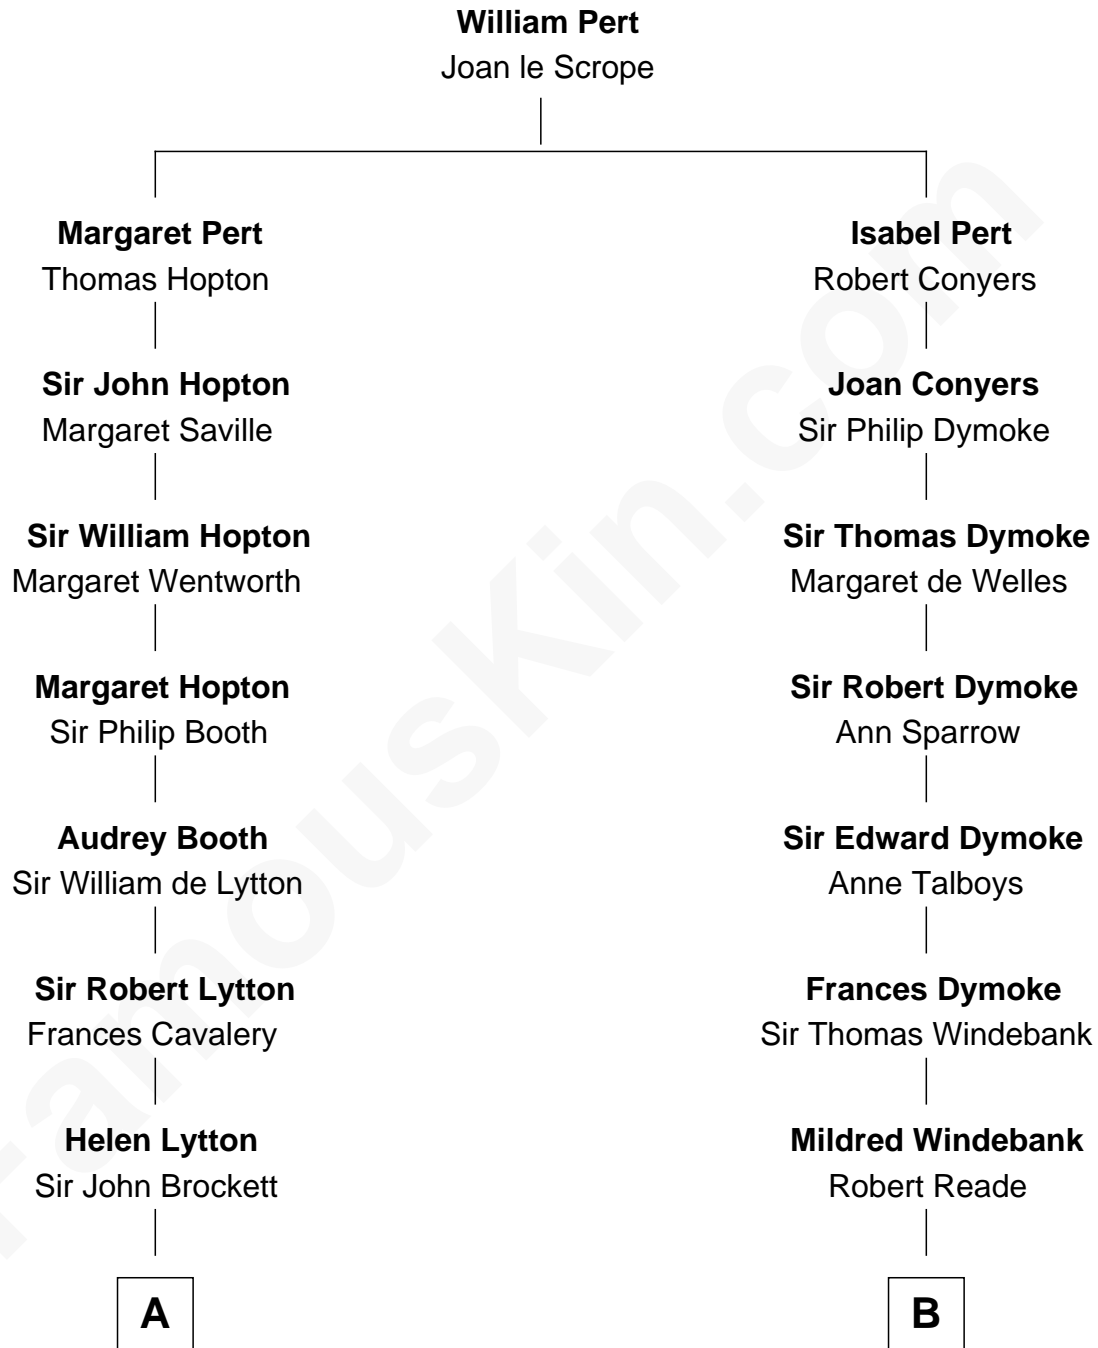

## Relationship Chart of

### Sir Winston Churchill

*Prime Minister of the United Kingdom*

11th cousin 7 times removed of

### George Washington

*1st U.S. President*

**C**

**Randolph Henry Spencer-Churchill**

Jeanette Jerome

**Sir Winston Churchill**

*Prime Minister of the United Kingdom*

FamousKin.com