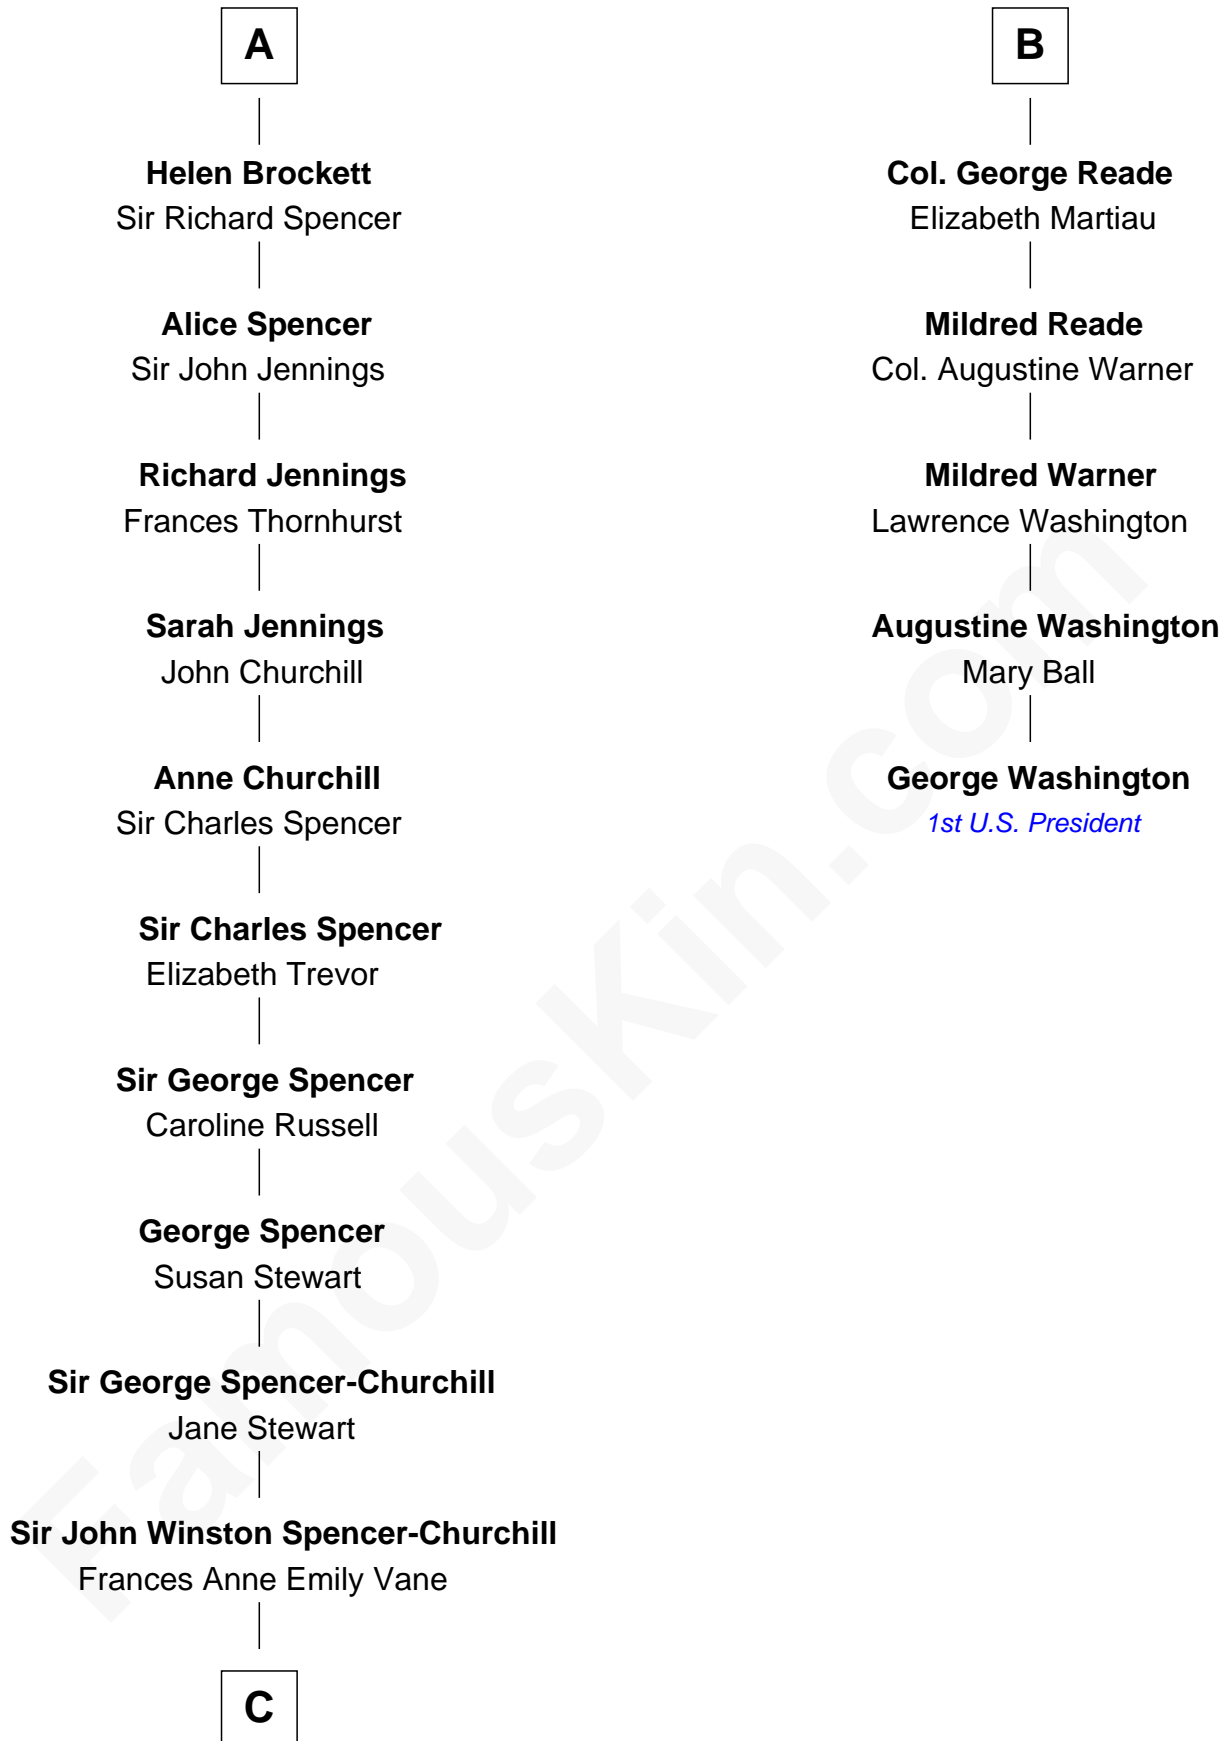

## Relationship Chart of

### Sir Winston Churchill

*Prime Minister of the United Kingdom*

11th cousin 7 times removed of

### George Washington

*1st U.S. President*

**C**

**Randolph Henry Spencer-Churchill**

Jeanette Jerome

**Sir Winston Churchill**

*Prime Minister of the United Kingdom*

FamousKin.com