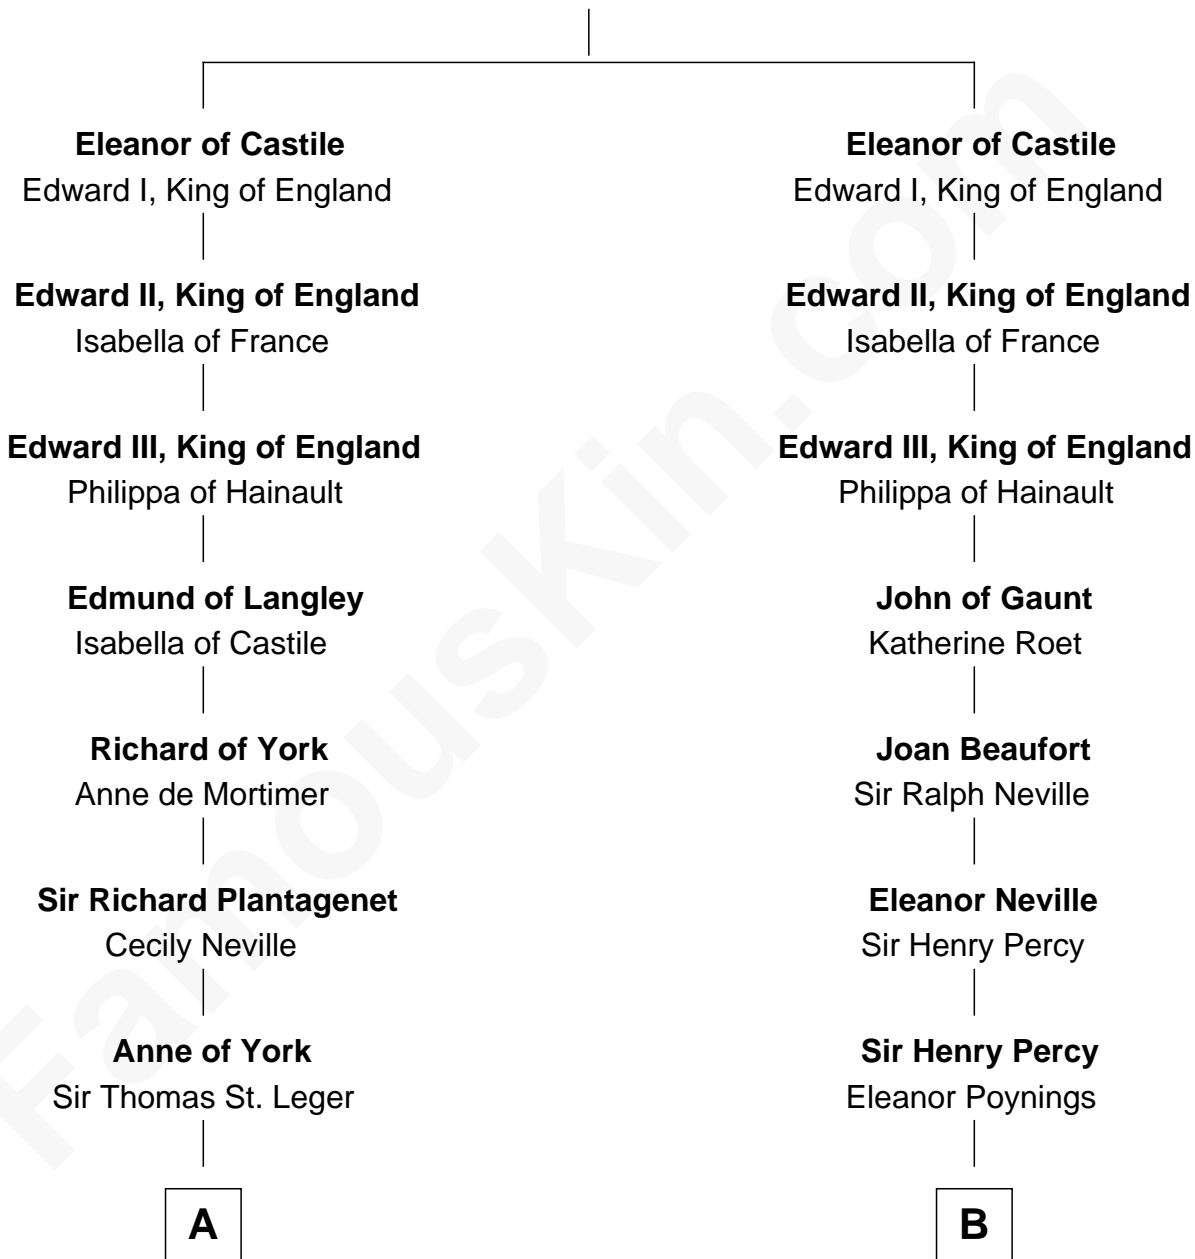

FamousKin.com

Relationship Chart of

Sir Winston Churchill

Prime Minister of the United Kingdom

16th cousin 4 times removed of

George Washington

1st U.S. President

Ferdinand III, King of Castile

Joanna of Ponthieu

C

—
Jane Stewart

Sir George Spencer-Churchill

—
Sir John Winston Spencer-Churchill

Frances Anne Emily Vane

—
Randolph Henry Spencer-Churchill

Jeanette Jerome