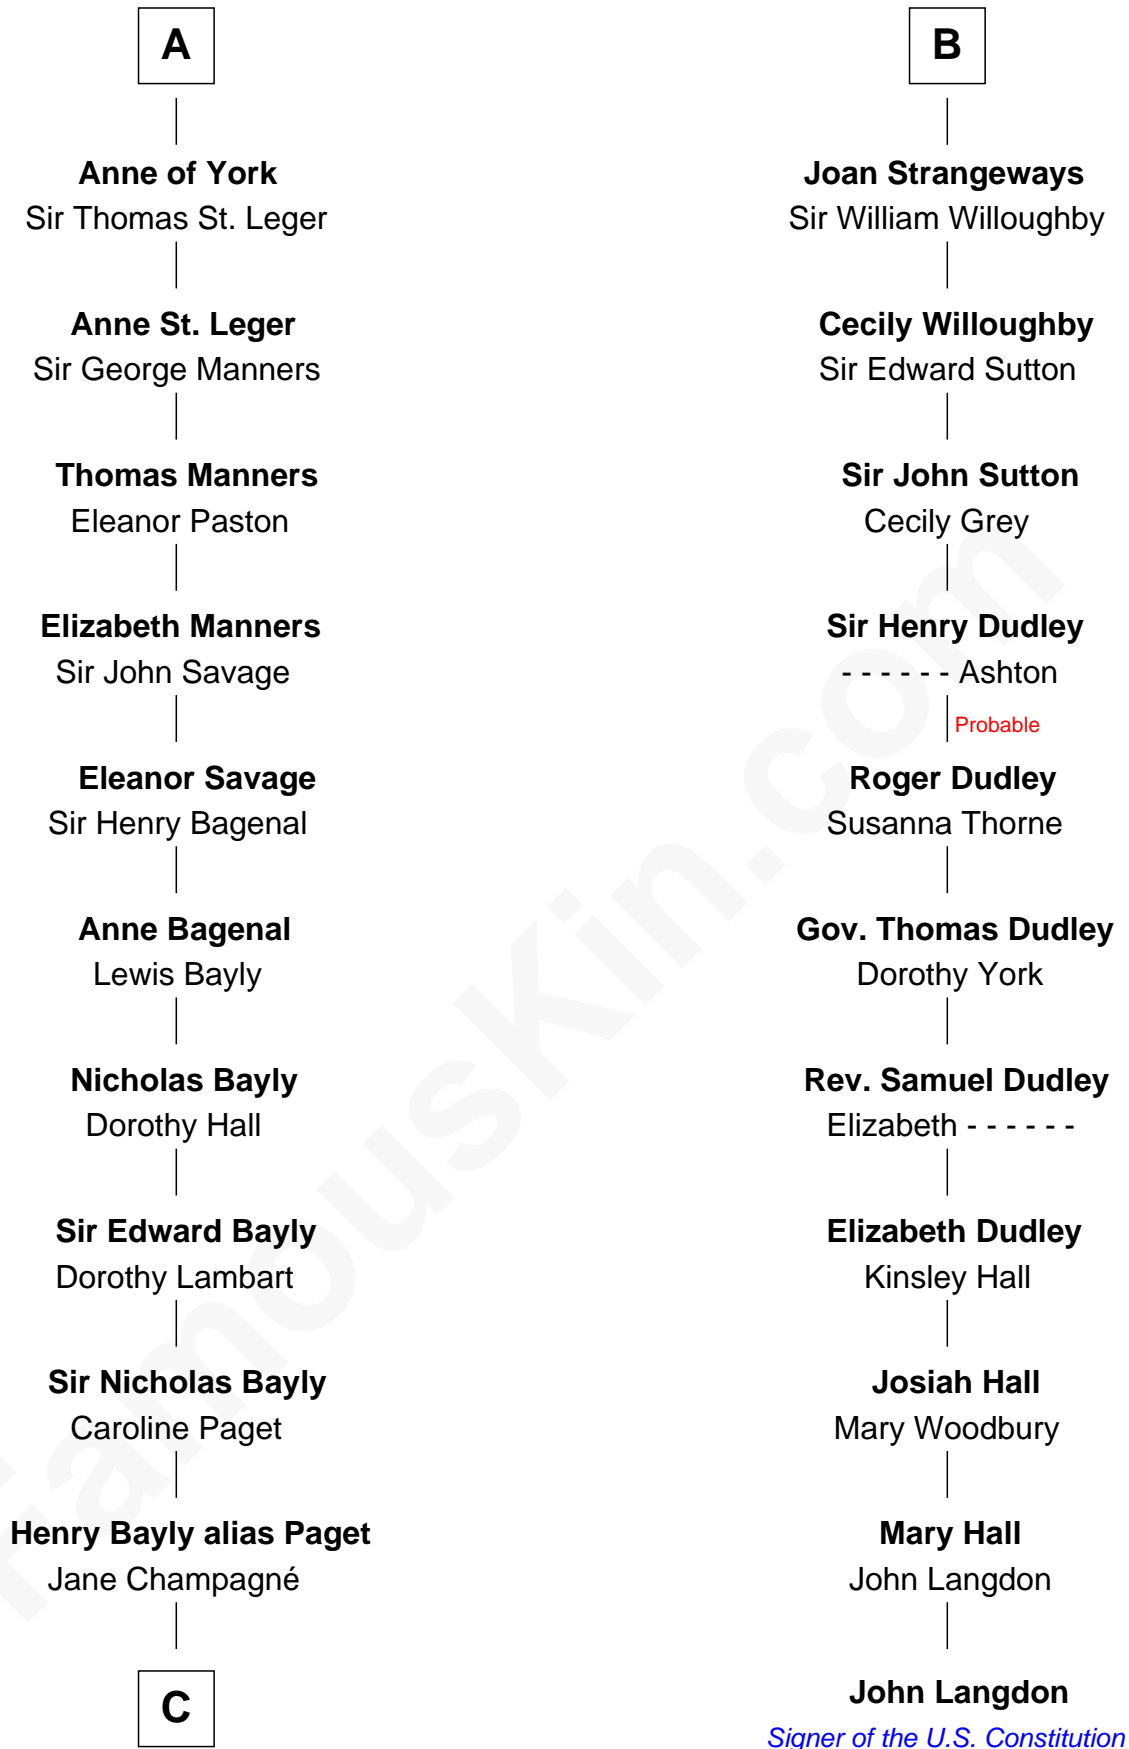

FamousKin.com

Relationship Chart of

Sir Winston Churchill

Prime Minister of the United Kingdom

17th cousin 4 times removed of

John Langdon

Signer of the U.S. Constitution

C

|

Jane Paget

George Stewart

|

Jane Stewart

Sir George Spencer-Churchill

|

Sir John Winston Spencer-Churchill

Frances Anne Emily Vane

|

Randolph Henry Spencer-Churchill

Jeanette Jerome

|

Sir Winston Churchill

Prime Minister of the United Kingdom

FamousKin.com