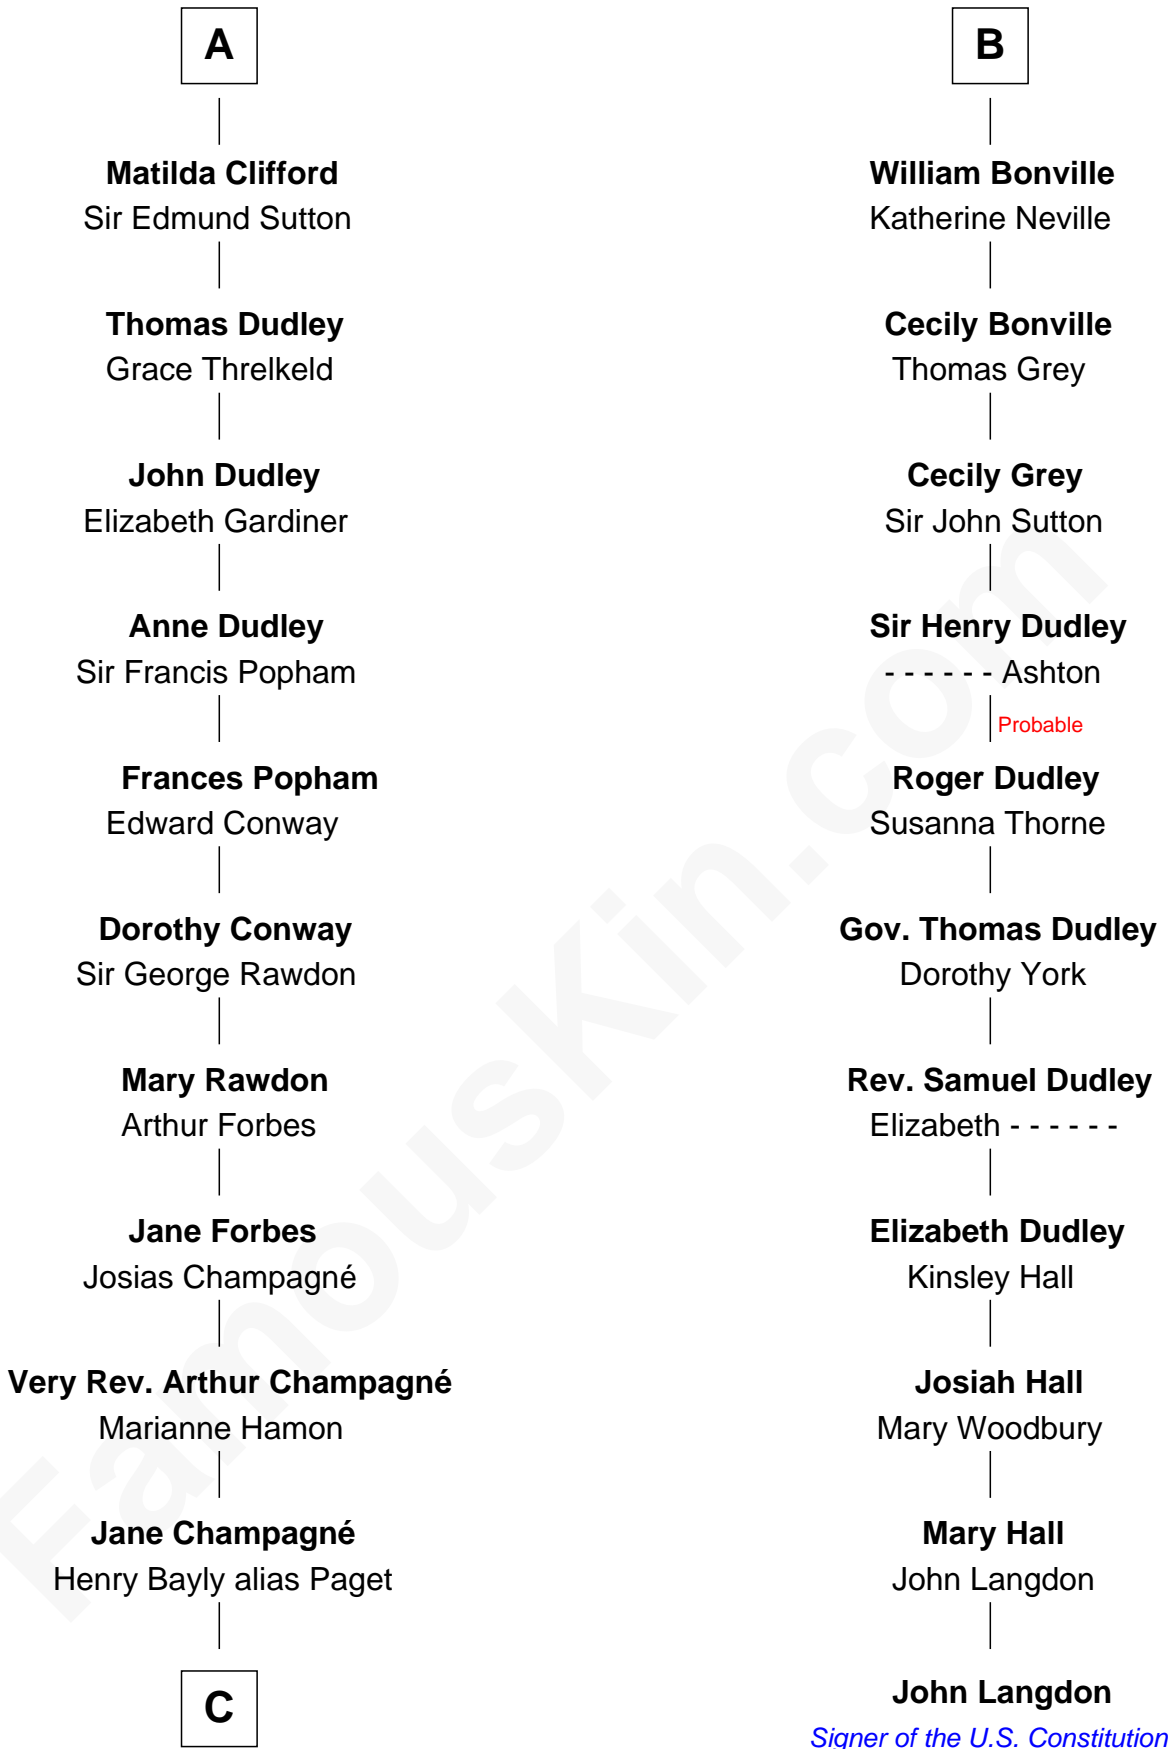

FamousKin.com

Relationship Chart of

Sir Winston Churchill

Prime Minister of the United Kingdom

17th cousin 4 times removed of

John Langdon

Signer of the U.S. Constitution

C

|

Jane Paget
George Stewart

|

Jane Stewart
Sir George Spencer-Churchill

|

Sir John Winston Spencer-Churchill
Frances Anne Emily Vane

|

Randolph Henry Spencer-Churchill
Jeanette Jerome