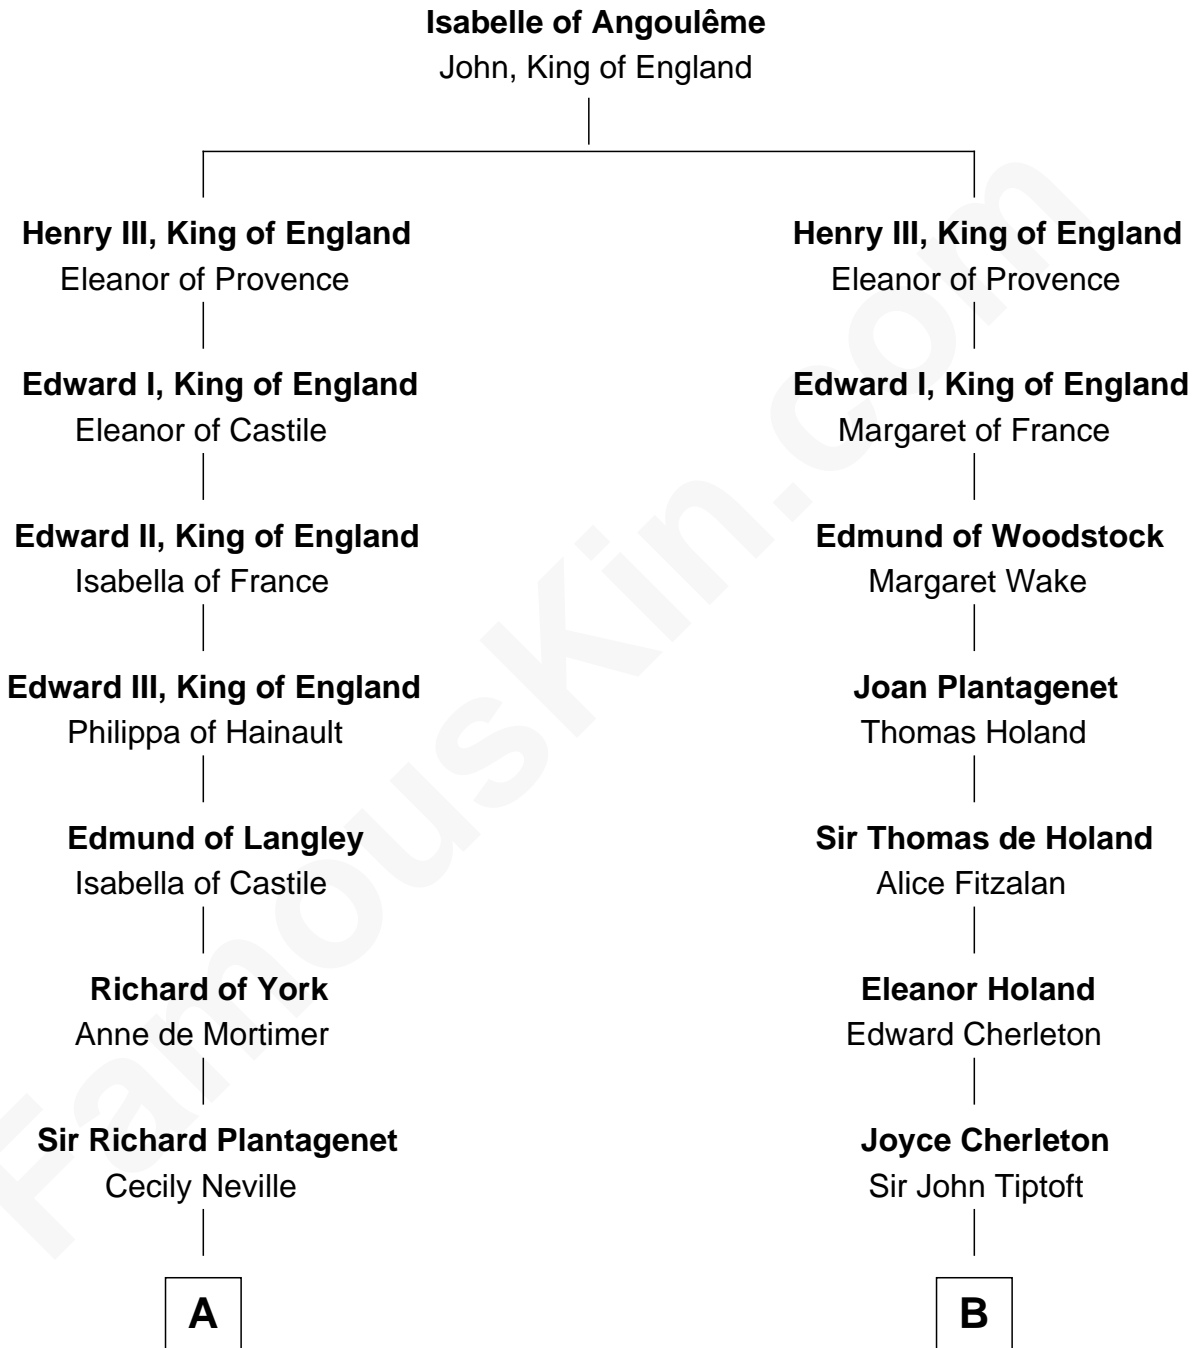

## Relationship Chart of

### Sir Winston Churchill

*Prime Minister of the United Kingdom*

17th cousin 4 times removed of

**John Langdon**

*Signer of the U.S. Constitution*

**C**

**Jane Paget**  
George Stewart

**Jane Stewart**  
Sir George Spencer-Churchill