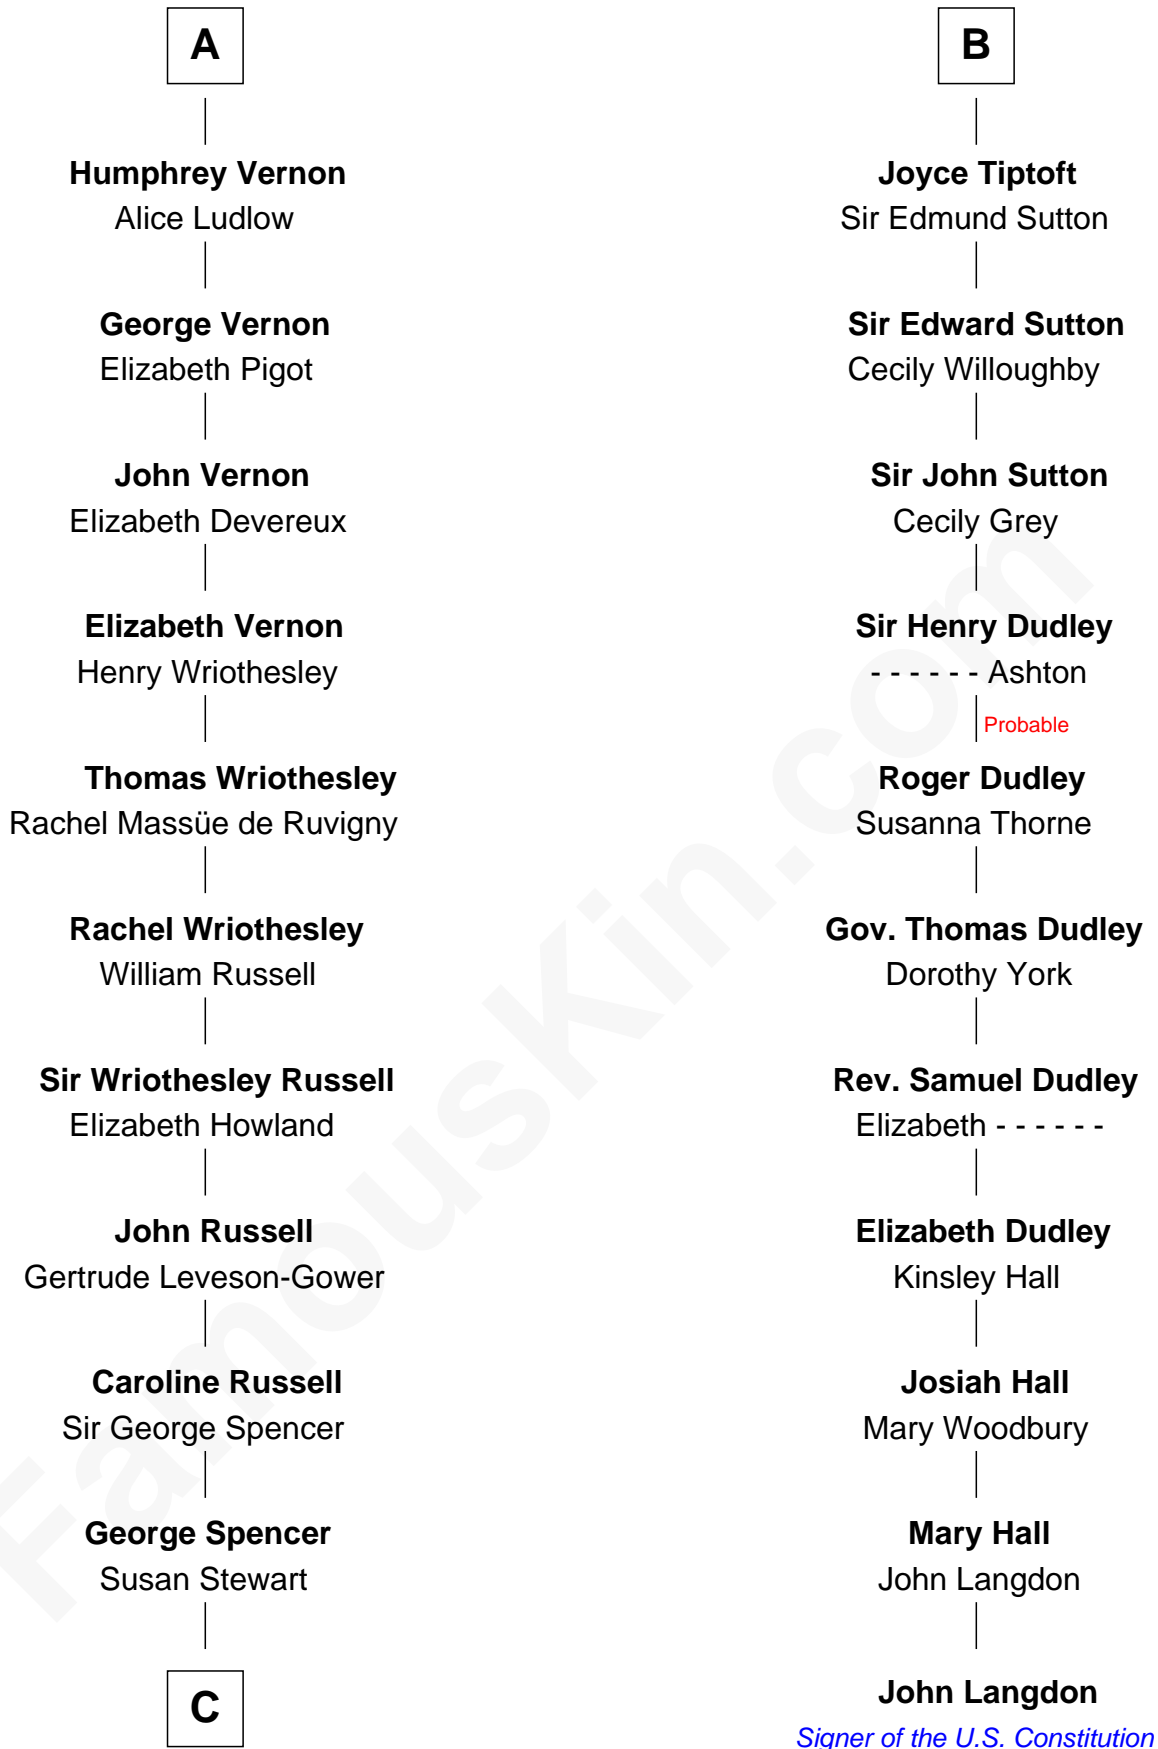

## Relationship Chart of

### Sir Winston Churchill

*Prime Minister of the United Kingdom*

17th cousin 3 times removed of

**John Langdon**

*Signer of the U.S. Constitution*

**Sir John FitzGeoffrey**

Isabel le Bigod

**C**

—  
**Sir George Spencer-Churchill**

Jane Stewart

—  
**Sir John Winston Spencer-Churchill**

Frances Anne Emily Vane

—  
**Randolph Henry Spencer-Churchill**

Jeanette Jerome

—  
**Sir Winston Churchill**

*Prime Minister of the United Kingdom*