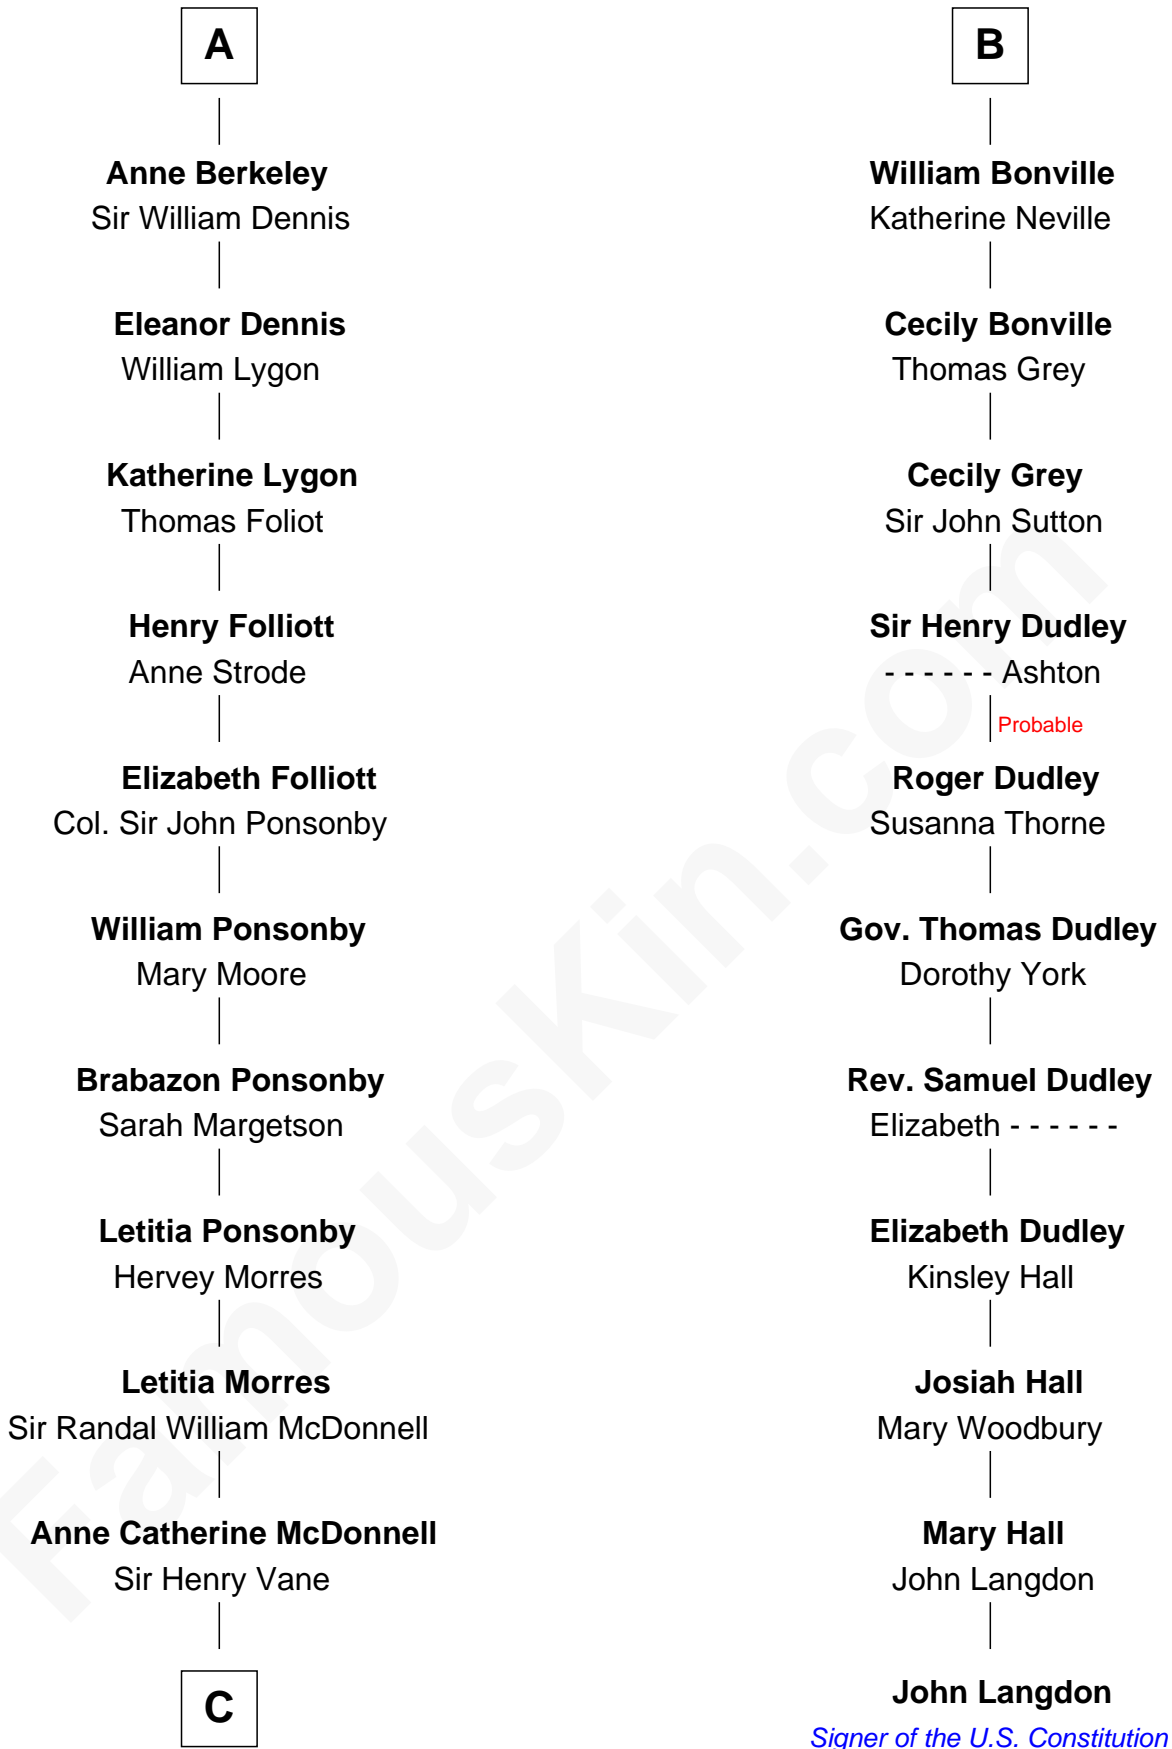

FamousKin.com

Relationship Chart of

Sir Winston Churchill

Prime Minister of the United Kingdom

17th cousin 3 times removed of

John Langdon

Signer of the U.S. Constitution

C

—
Frances Anne Emily Vane-Tempest

Sir Charles William Stewart

—
Frances Anne Emily Vane

Sir John Winston Spencer-Churchill

—
Randolph Henry Spencer-Churchill

Jeanette Jerome

—
Sir Winston Churchill

Prime Minister of the United Kingdom