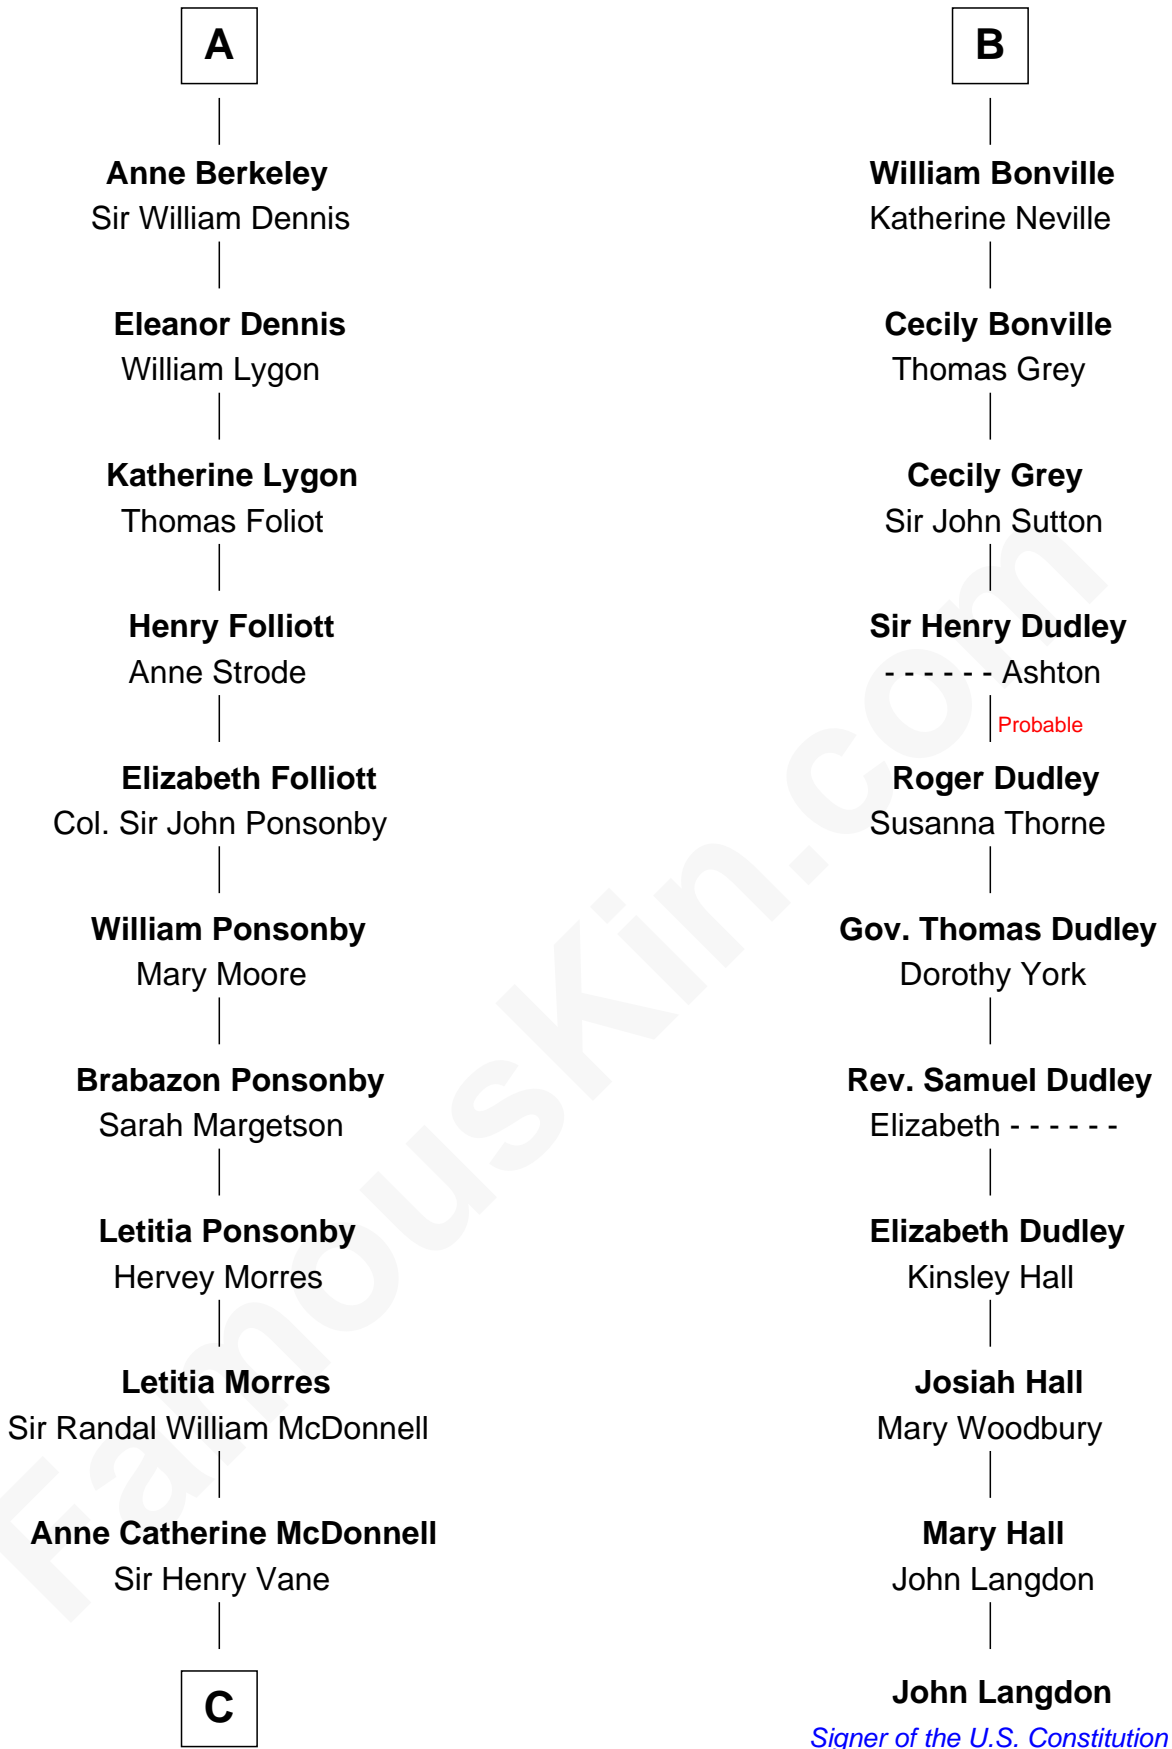

## Relationship Chart of

### Sir Winston Churchill

*Prime Minister of the United Kingdom*

17th cousin 3 times removed of

**John Langdon**

*Signer of the U.S. Constitution*

**C**

—  
**Frances Anne Emily Vane-Tempest**

Sir Charles William Stewart

—  
**Frances Anne Emily Vane**

Sir John Winston Spencer-Churchill

—  
**Randolph Henry Spencer-Churchill**

Jeanette Jerome

—  
**Sir Winston Churchill**

*Prime Minister of the United Kingdom*

FamousKin.com