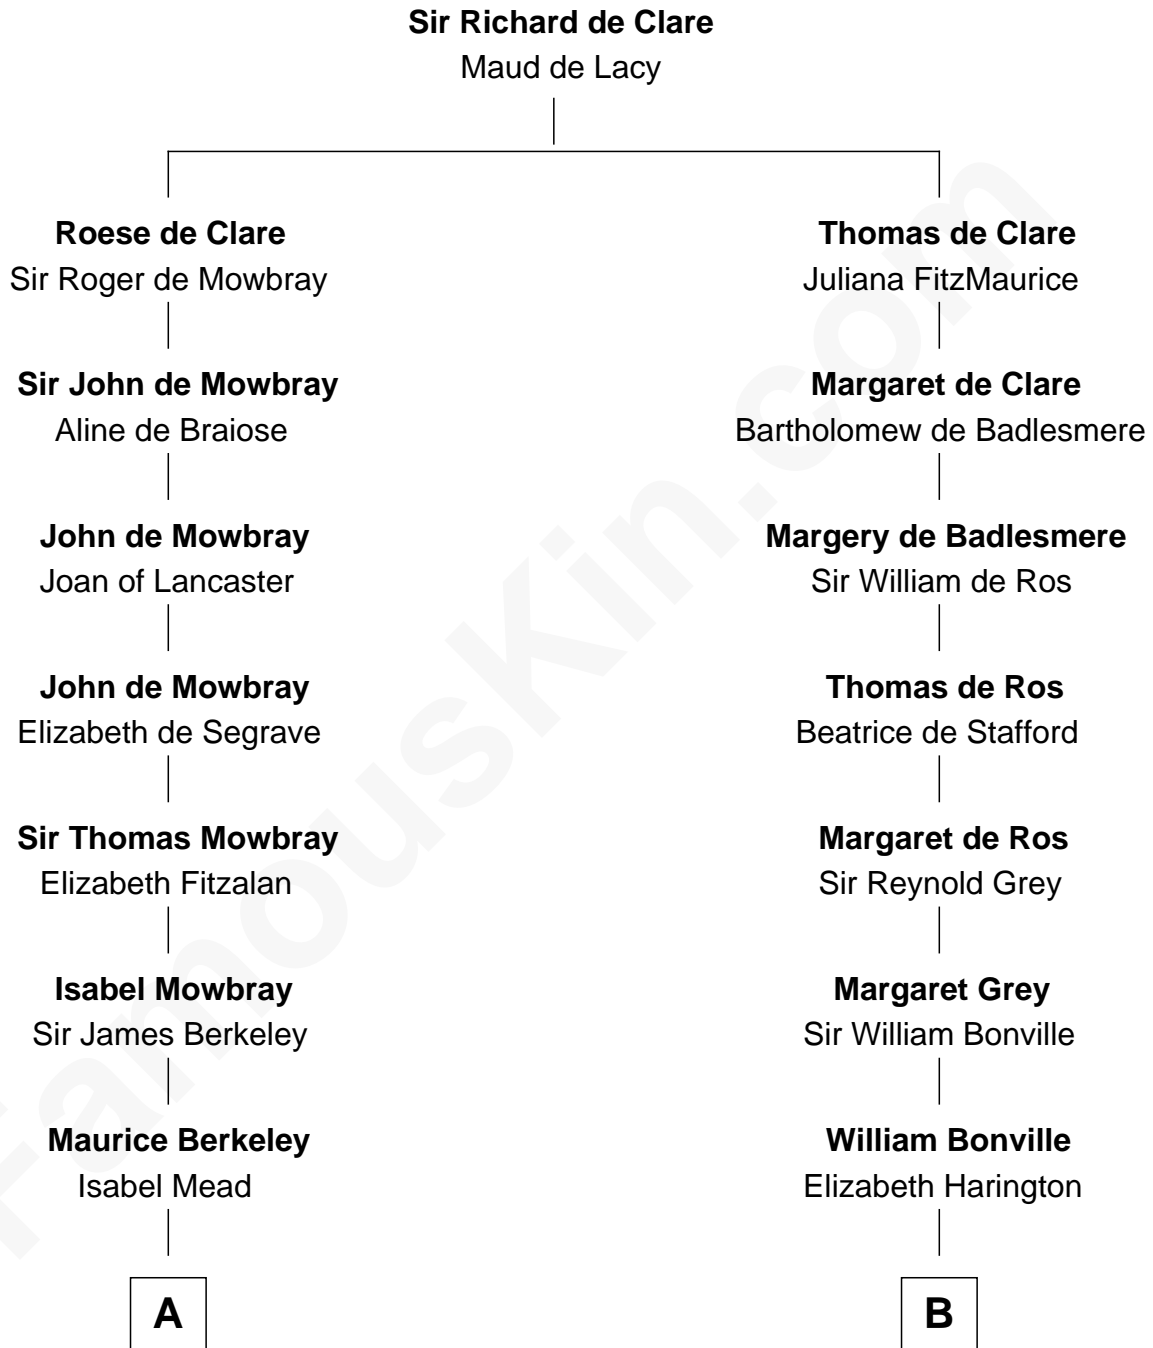

## Relationship Chart of

### Sir Winston Churchill

*Prime Minister of the United Kingdom*

17th cousin 3 times removed of

**John Langdon**

*Signer of the U.S. Constitution*

**C**

—  
**Frances Anne Emily Vane-Tempest**

Sir Charles William Stewart

—  
**Frances Anne Emily Vane**

Sir John Winston Spencer-Churchill

—  
**Randolph Henry Spencer-Churchill**

Jeanette Jerome

—  
**Sir Winston Churchill**

*Prime Minister of the United Kingdom*

FamousKin.com