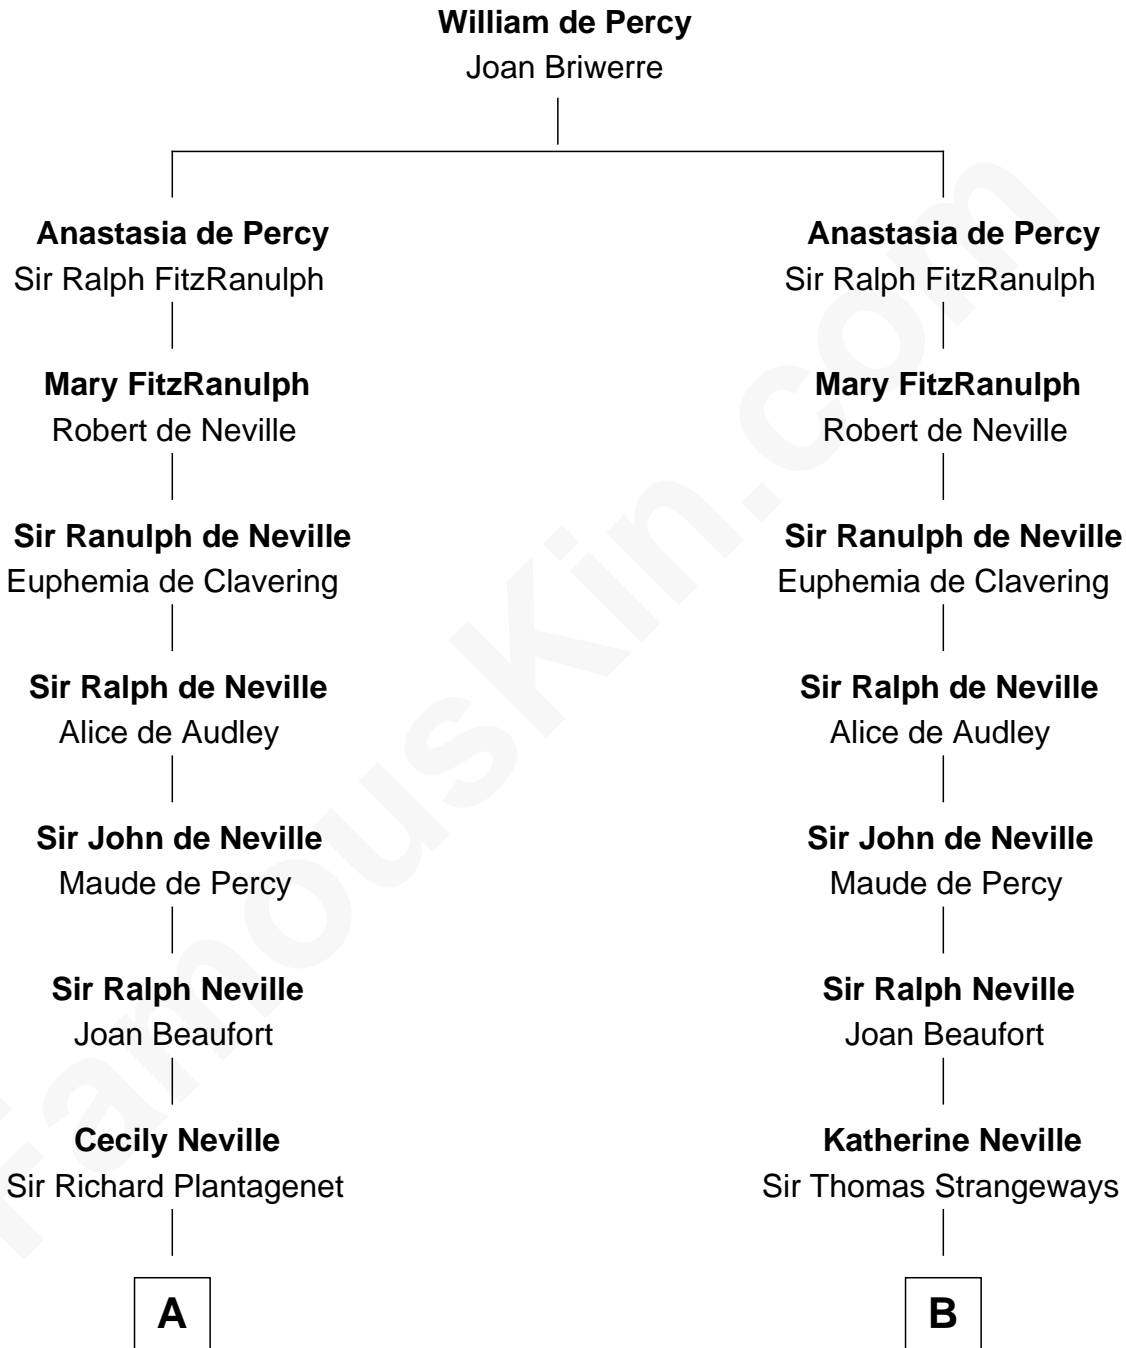

## Relationship Chart of

### Sir Winston Churchill

*Prime Minister of the United Kingdom*

17th cousin 4 times removed of

**John Langdon**

*Signer of the U.S. Constitution*

**C**

**Jane Paget**  
George Stewart

**Jane Stewart**  
Sir George Spencer-Churchill