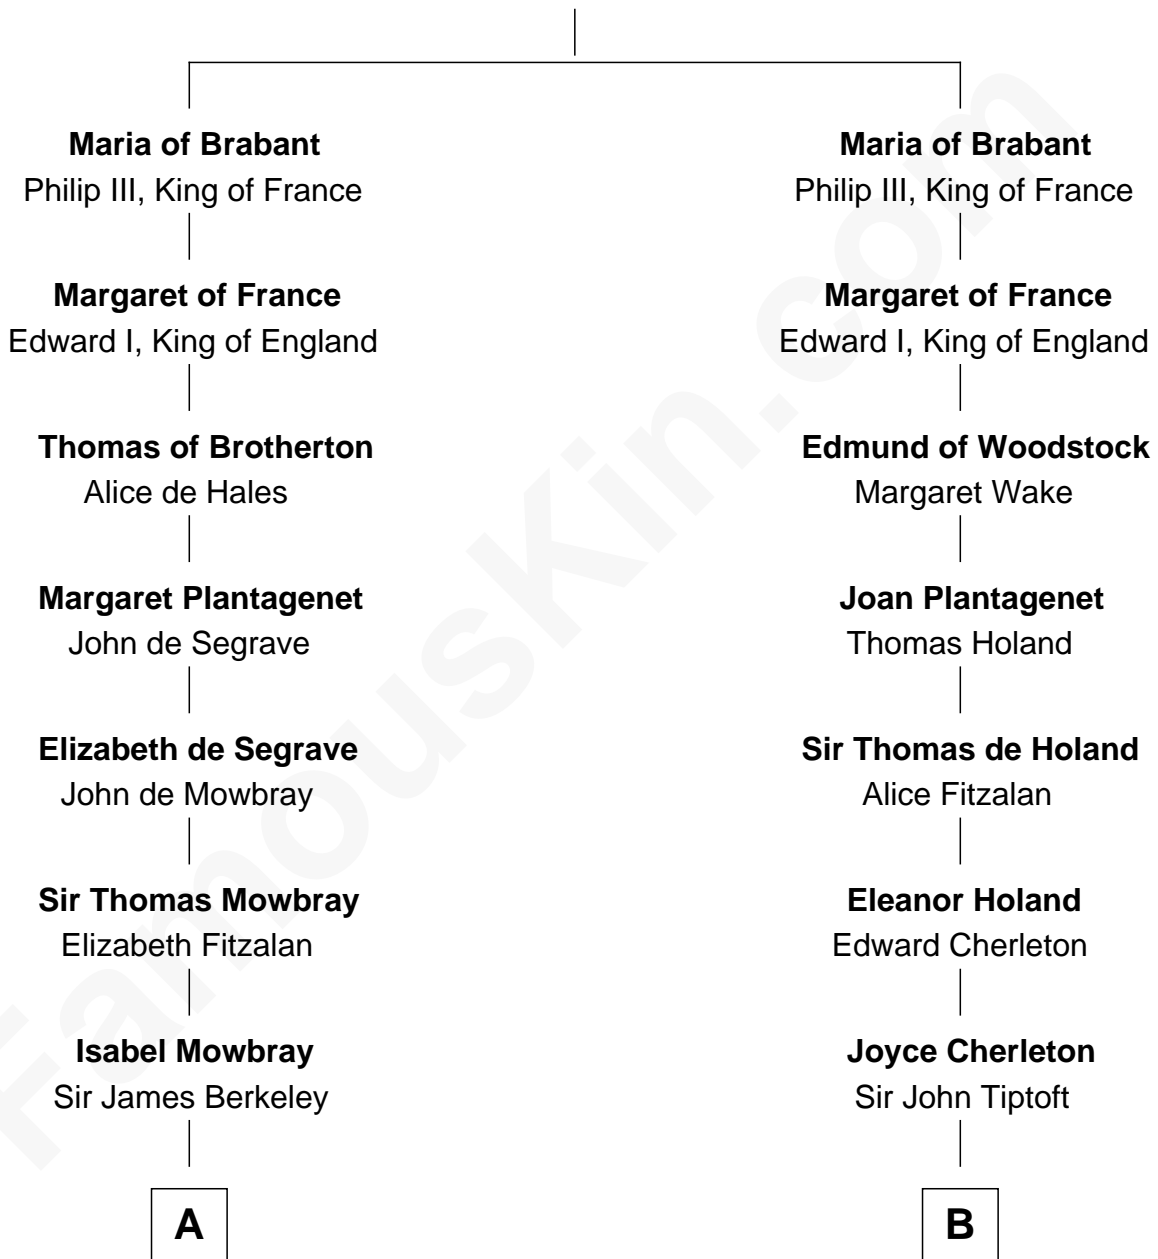

FamousKin.com

Relationship Chart of

Sir Winston Churchill

Prime Minister of the United Kingdom

17th cousin 4 times removed of

John Langdon

Signer of the U.S. Constitution

Henry III, Duke of Brabant

Adelaide of Burgundy

C

—
Anne Catherine McDonnell

Sir Henry Vane

—
Frances Anne Emily Vane-Tempest

Sir Charles William Stewart

—
Frances Anne Emily Vane

Sir John Winston Spencer-Churchill

—
Randolph Henry Spencer-Churchill

Jeanette Jerome

—
Sir Winston Churchill

Prime Minister of the United Kingdom

FamousKin.com