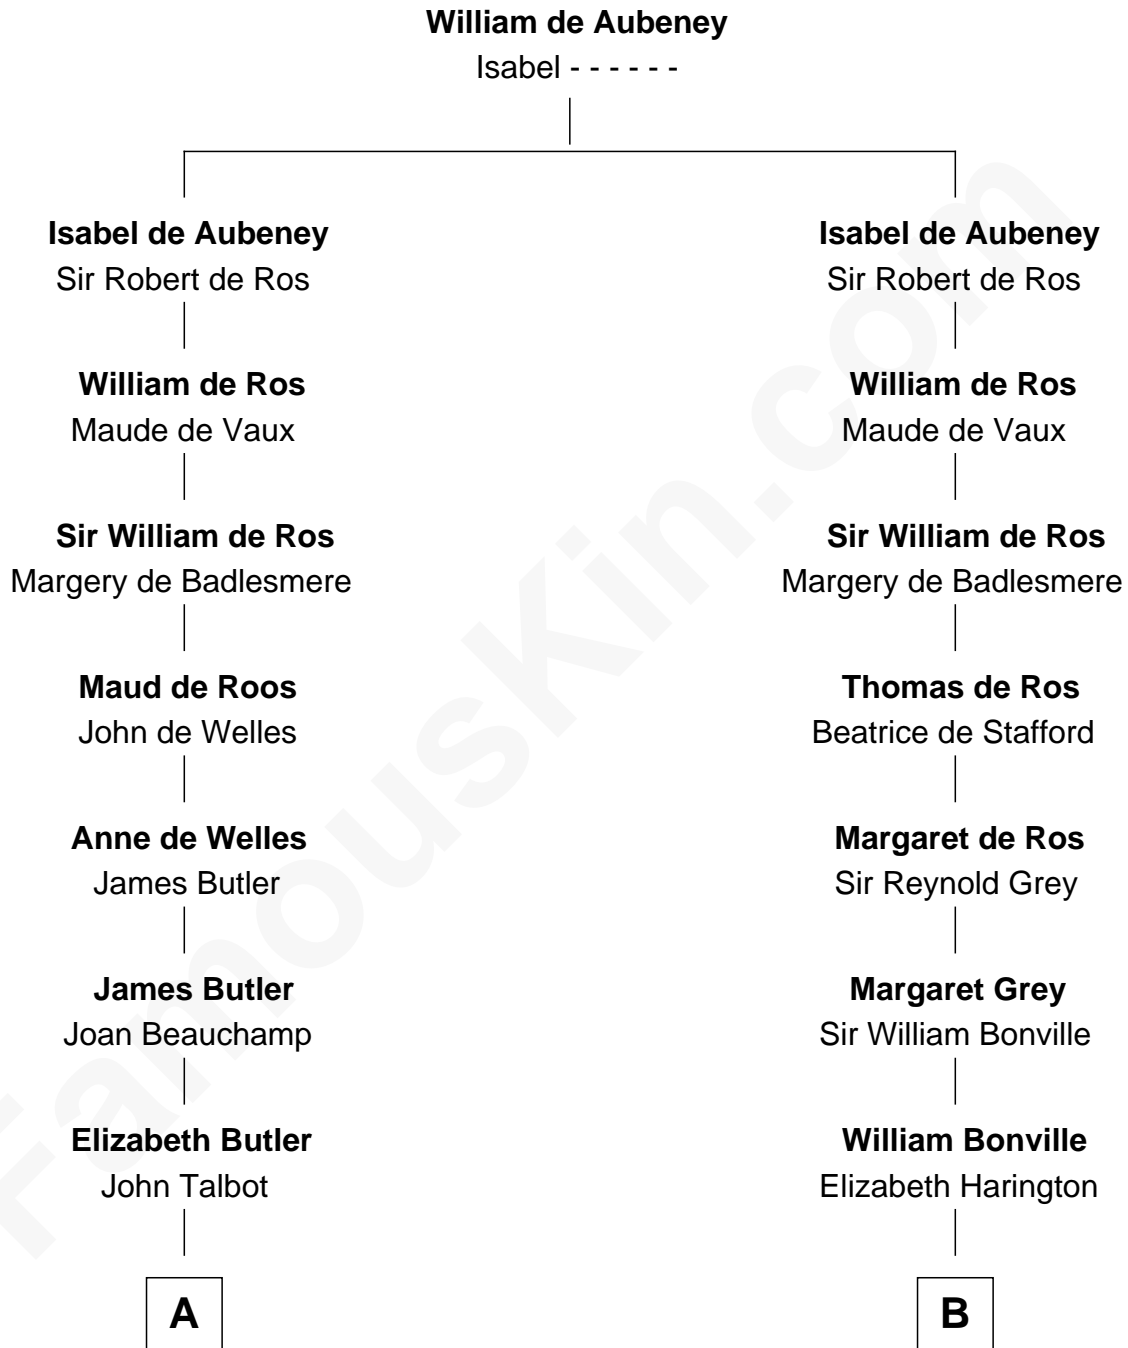

FamousKin.com

Relationship Chart of

Sir Winston Churchill

Prime Minister of the United Kingdom

17th cousin 4 times removed of

John Langdon

Signer of the U.S. Constitution

C

George Spencer

Susan Stewart

Sir George Spencer-Churchill

Jane Stewart

Sir John Winston Spencer-Churchill

Frances Anne Emily Vane

Randolph Henry Spencer-Churchill

Jeanette Jerome