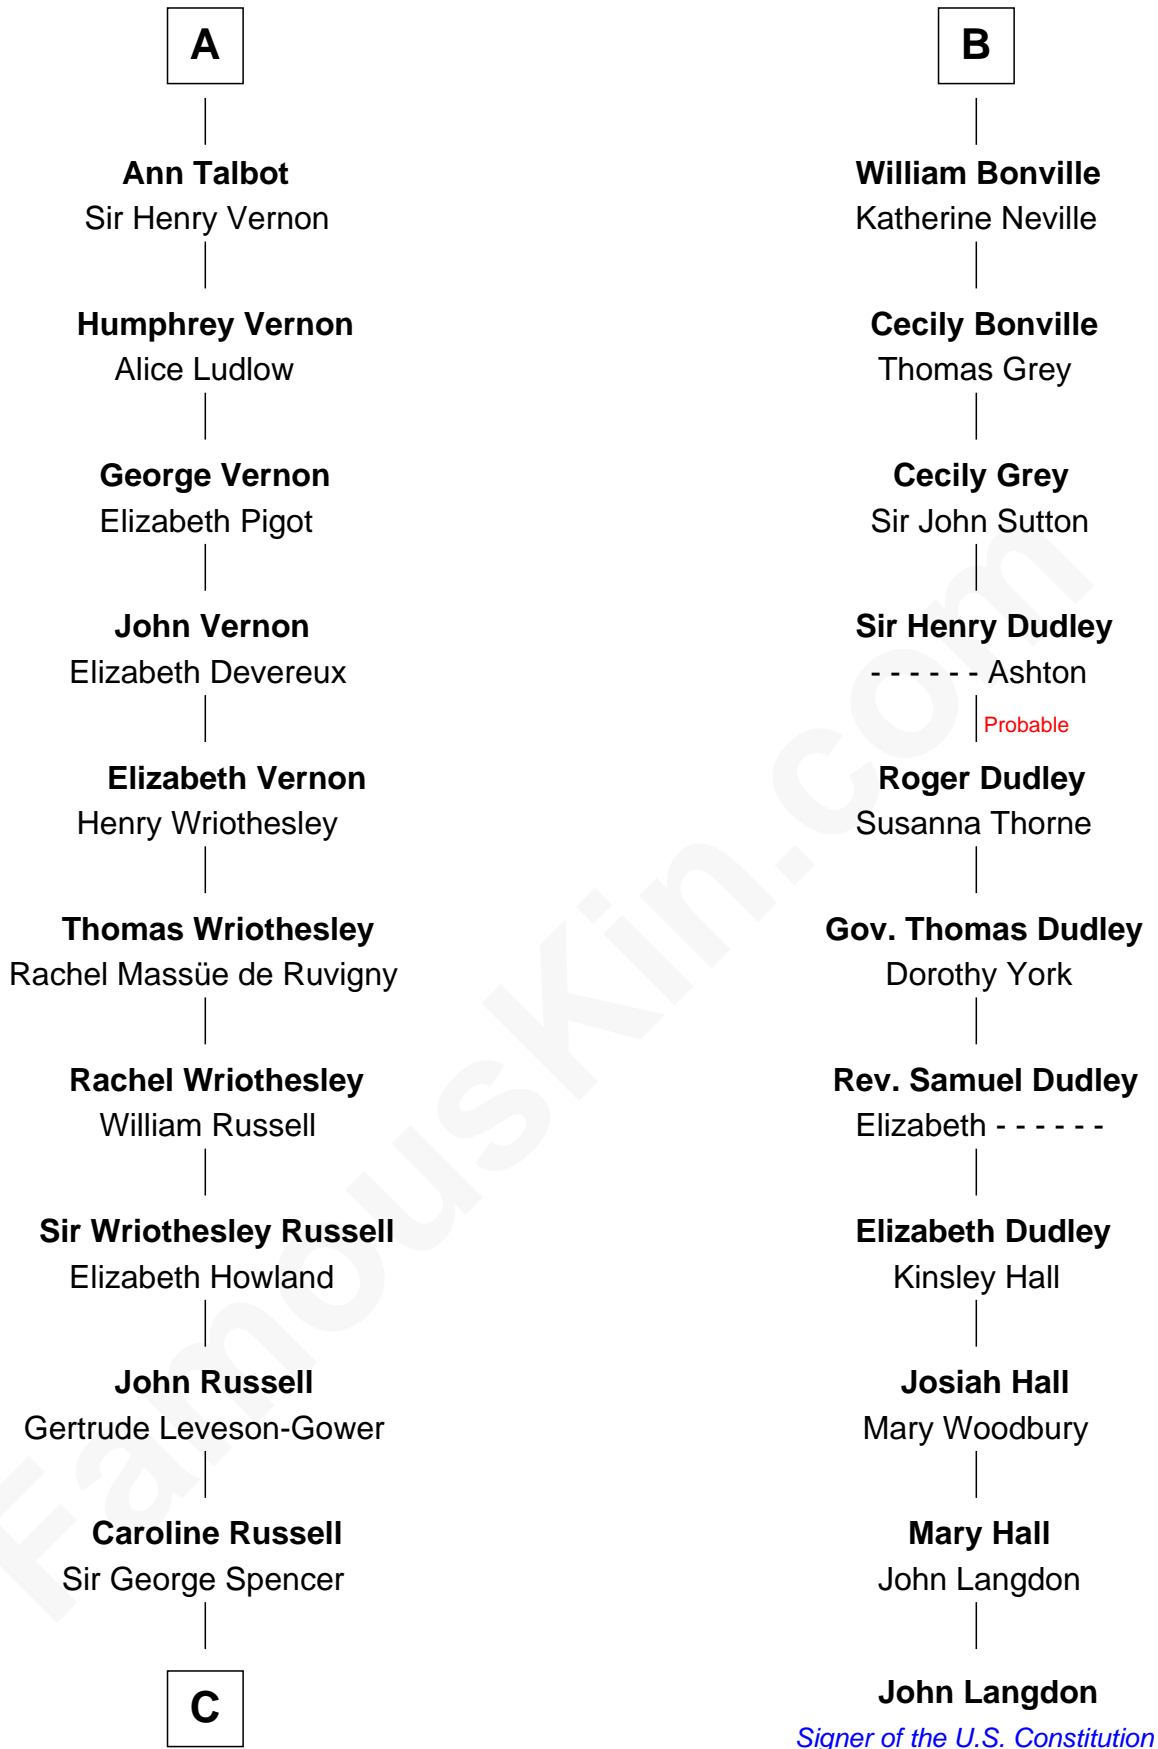

FamousKin.com

Relationship Chart of

Sir Winston Churchill

Prime Minister of the United Kingdom

17th cousin 4 times removed of

John Langdon

Signer of the U.S. Constitution

C

George Spencer

Susan Stewart

Sir George Spencer-Churchill

Jane Stewart

Sir John Winston Spencer-Churchill

Frances Anne Emily Vane

Randolph Henry Spencer-Churchill

Jeanette Jerome