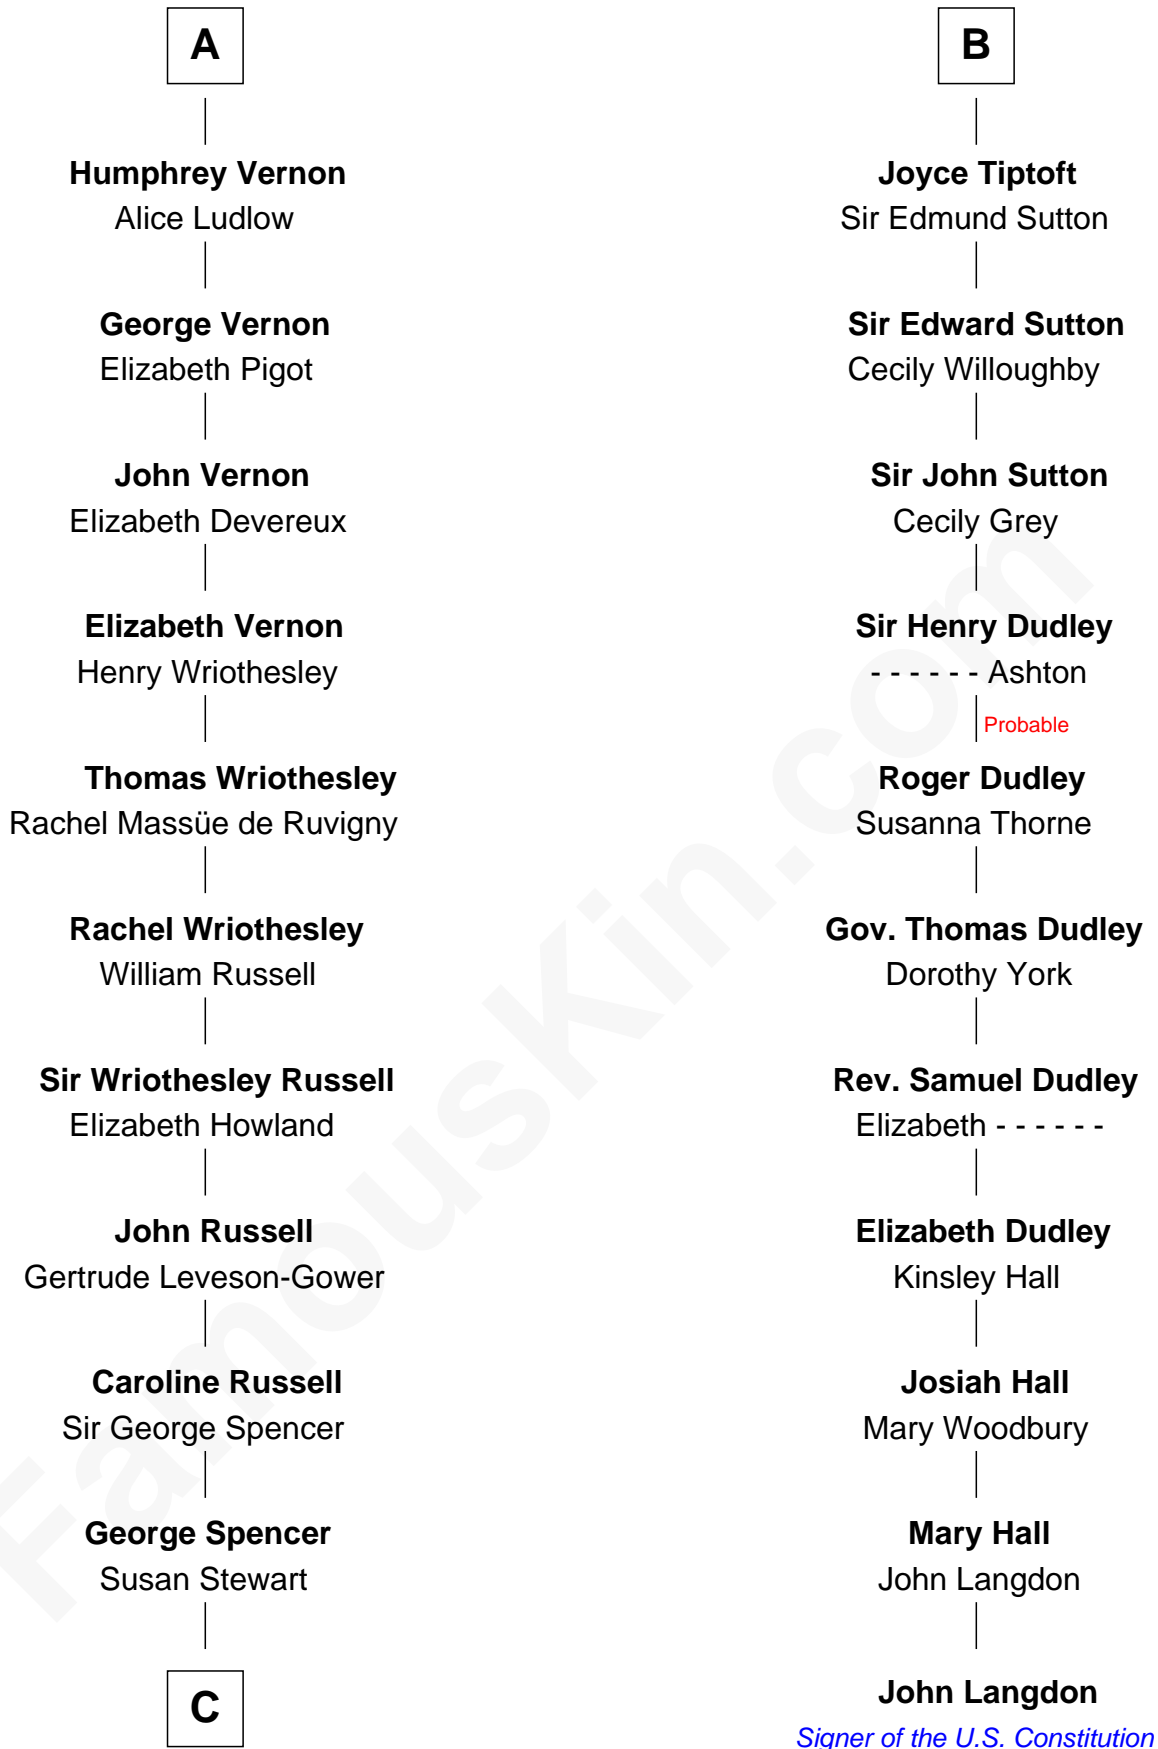

FamousKin.com

Relationship Chart of

Sir Winston Churchill

Prime Minister of the United Kingdom

17th cousin 3 times removed of

John Langdon

Signer of the U.S. Constitution

C

—
Sir George Spencer-Churchill

Jane Stewart

—
Sir John Winston Spencer-Churchill

Frances Anne Emily Vane

—
Randolph Henry Spencer-Churchill

Jeanette Jerome

—
Sir Winston Churchill

Prime Minister of the United Kingdom