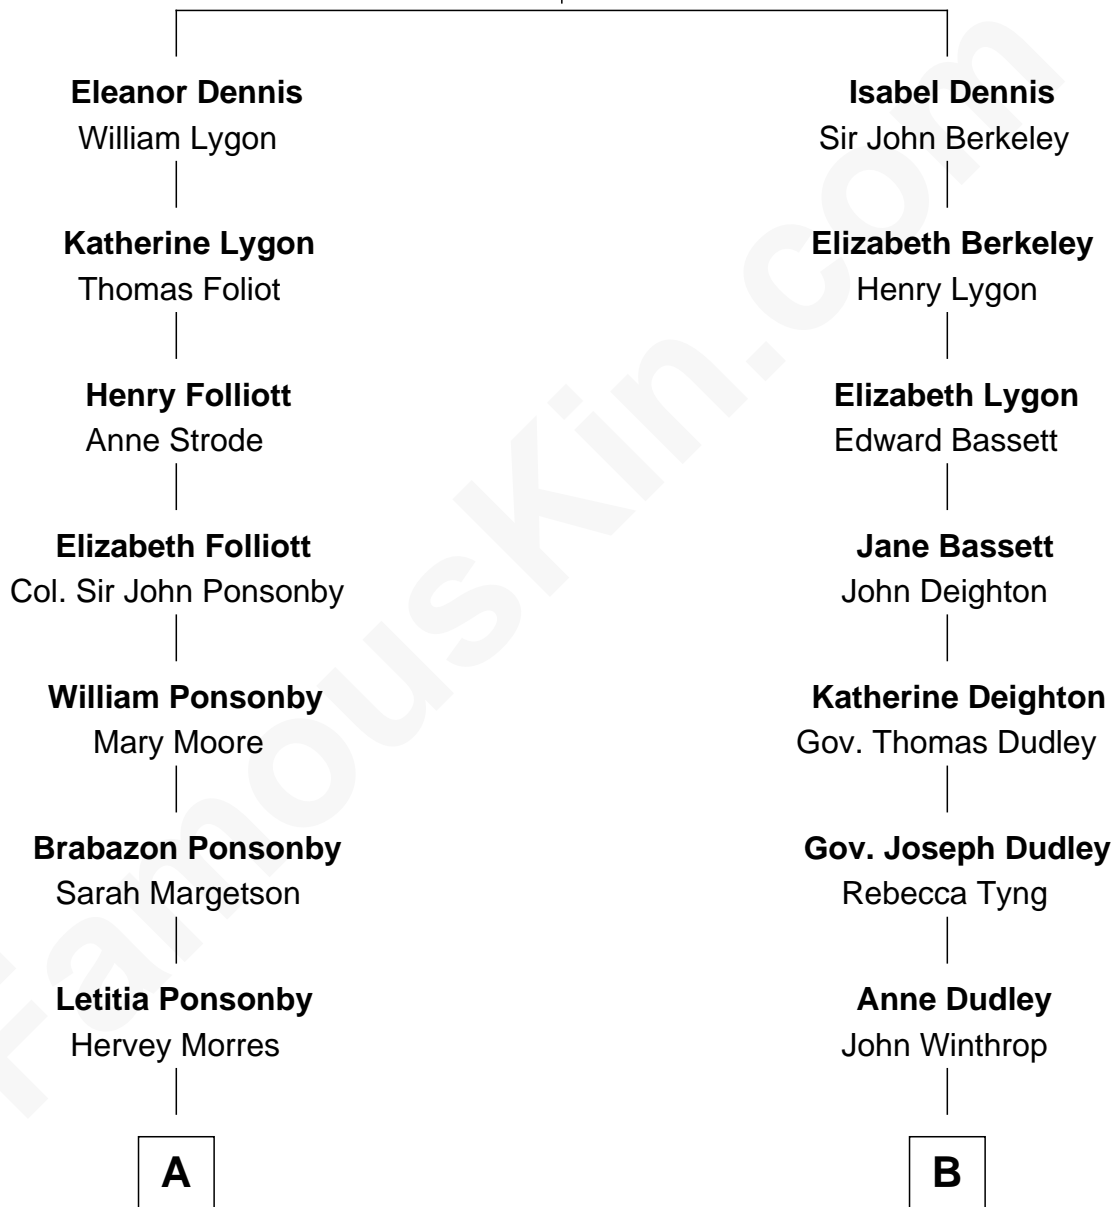

FamousKin.com

Relationship Chart of

Sir Winston Churchill

Prime Minister of the United Kingdom

12th cousin 1 time removed of

Louis Auchincloss

Author

Sir William Dennis

Anne Berkeley

A

Letitia Morres
Sir Randal William McDonnell

Anne Catherine McDonnell
Sir Henry Vane

Frances Anne Emily Vane-Tempest
Sir Charles William Stewart

Frances Anne Emily Vane
Sir John Winston Spencer-Churchill

Randolph Henry Spencer-Churchill
Jeanette Jerome

Sir Winston Churchill
Prime Minister of the United Kingdom

B

Rebecca Winthrop
Gen. Gurdon Saltonstall

Sarah Saltonstall
Daniel Buck

Gurdon Buck
Susannah Mainwaring