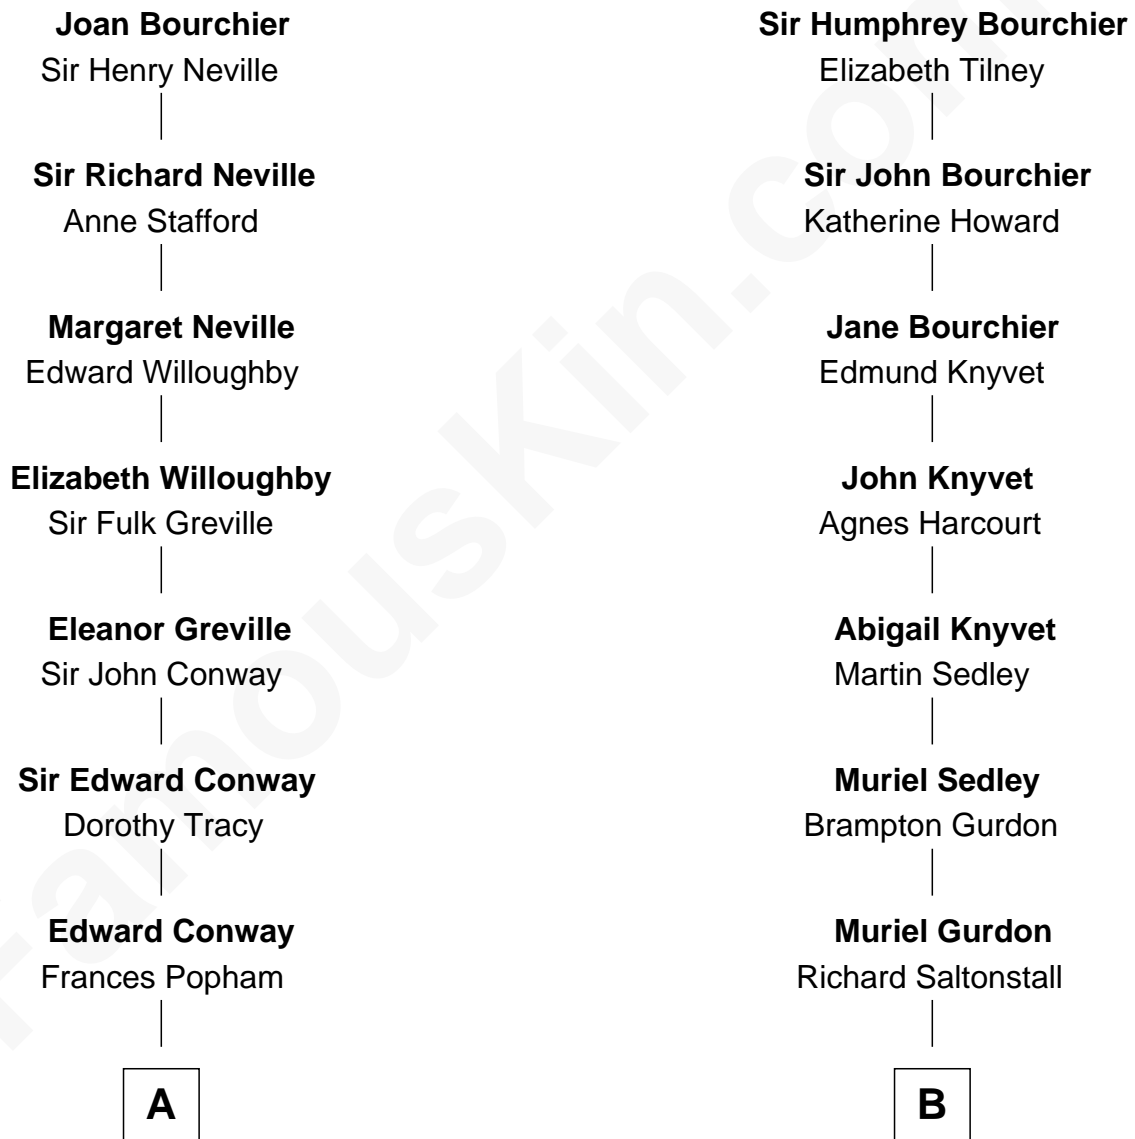

Sir John Bouchier

Margaret Berners