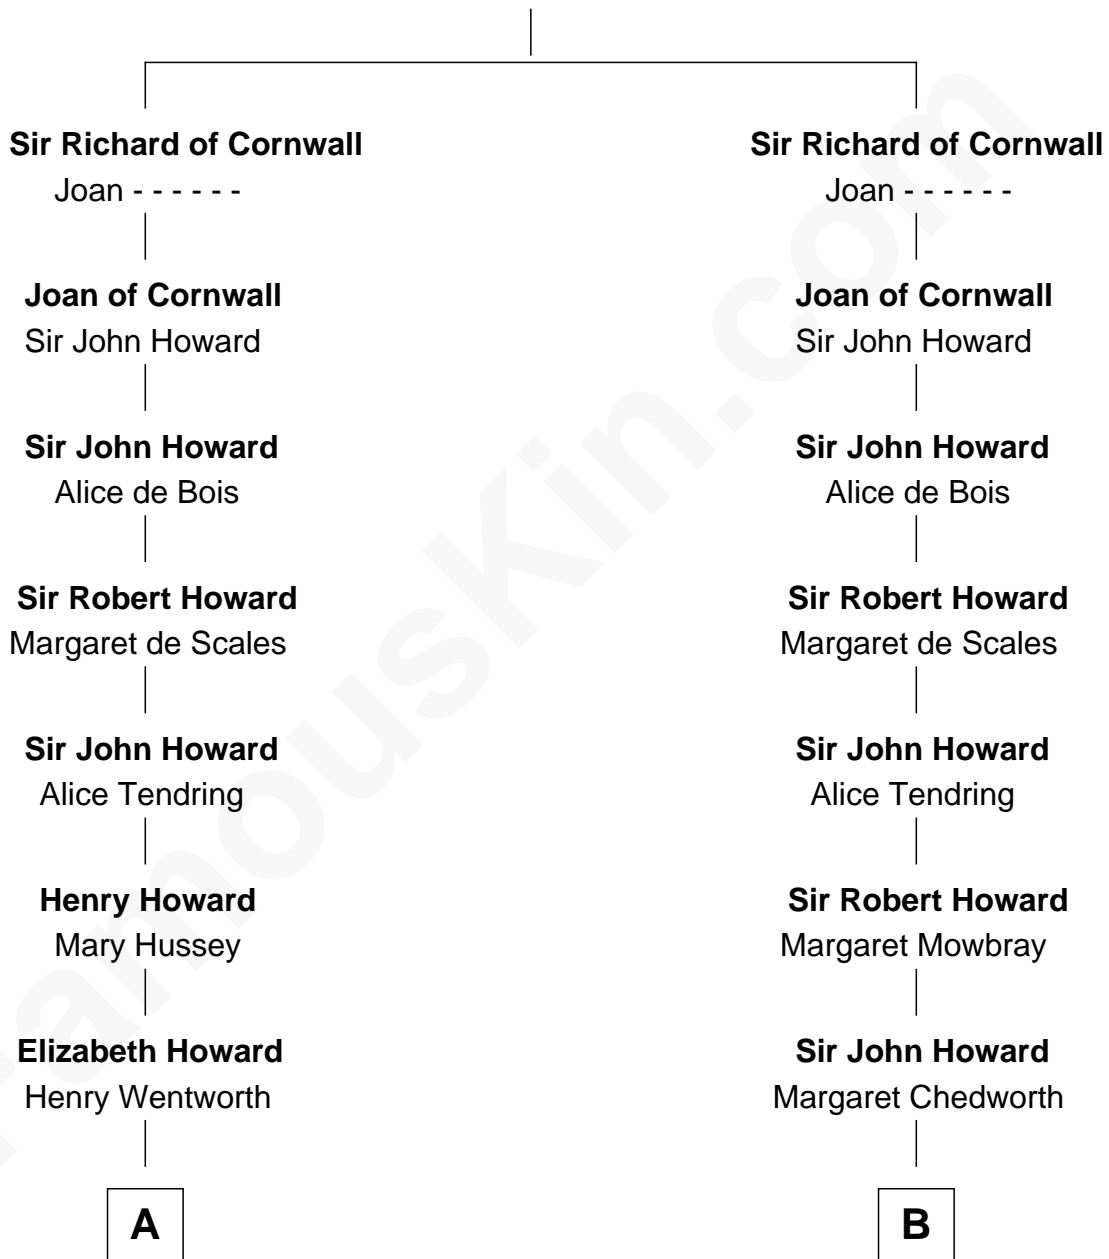

FamousKin.com

Relationship Chart of

Sir Winston Churchill

Prime Minister of the United Kingdom

21st cousin of

Louis Auchincloss

Author

Richard Plantagenet

C

George Spencer
Susan Stewart

Sir George Spencer-Churchill
Jane Stewart

Sir John Winston Spencer-Churchill
Frances Anne Emily Vane

Randolph Henry Spencer-Churchill
Jeanette Jerome

Sir Winston Churchill
Prime Minister of the United Kingdom