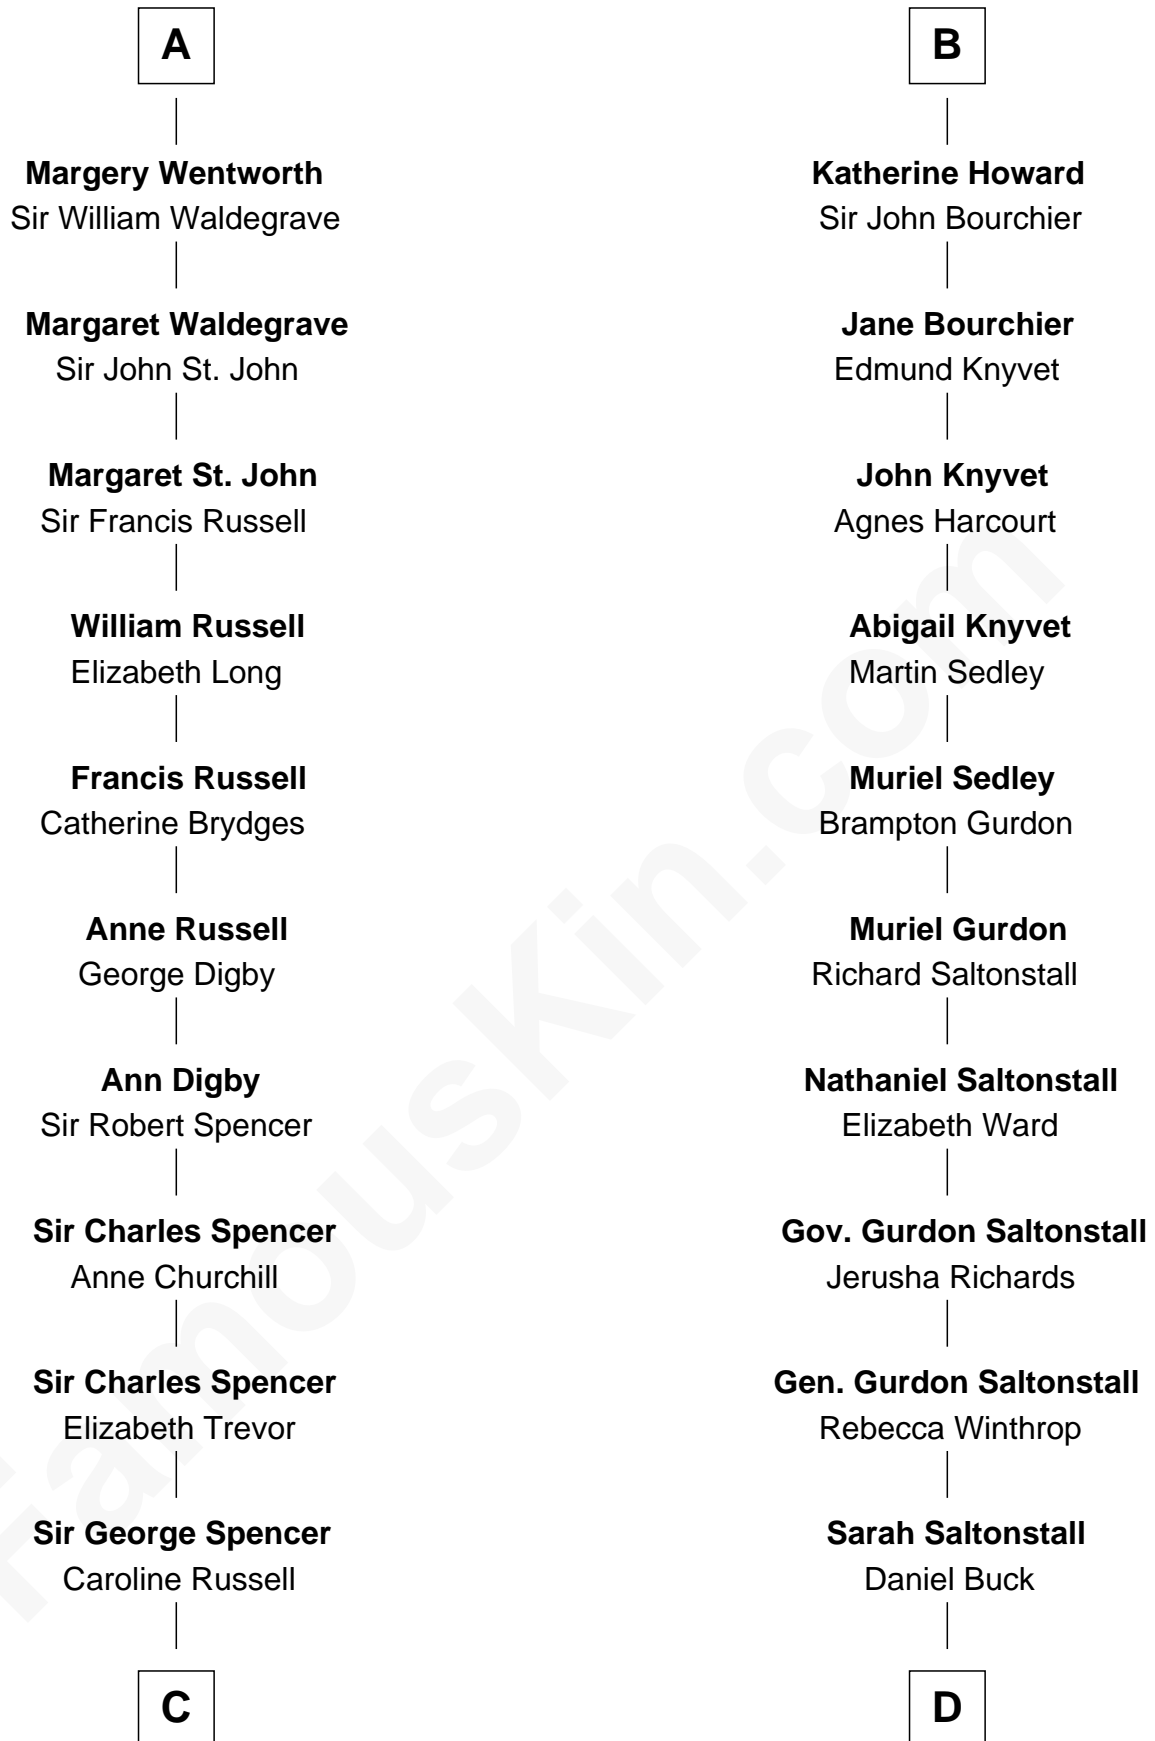

FamousKin.com

Relationship Chart of

Sir Winston Churchill

Prime Minister of the United Kingdom

21st cousin of

Louis Auchincloss

Author

Richard Plantagenet

C

George Spencer
Susan Stewart

Sir George Spencer-Churchill
Jane Stewart

Sir John Winston Spencer-Churchill
Frances Anne Emily Vane

Randolph Henry Spencer-Churchill
Jeanette Jerome

Sir Winston Churchill
Prime Minister of the United Kingdom