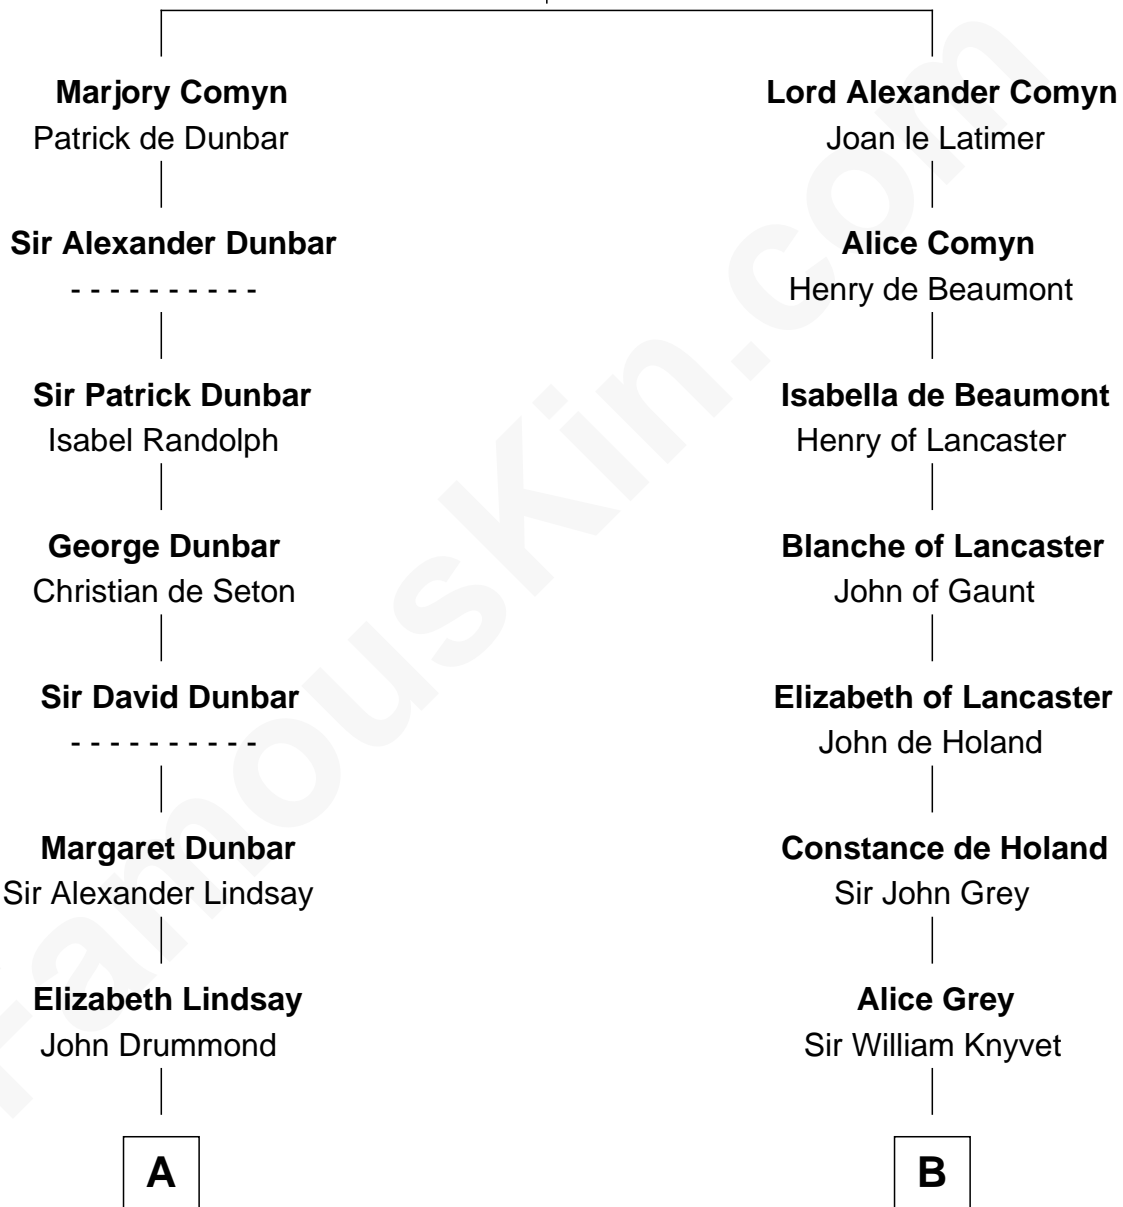

FamousKin.com Relationship Chart of

Sir Winston Churchill

Prime Minister of the United Kingdom

21st cousin of

Louis Auchincloss

Author

Alexander Comyn
Elisabeth de Quincy

C

Susan Stewart
George Spencer

Sir George Spencer-Churchill
Jane Stewart

Sir John Winston Spencer-Churchill
Frances Anne Emily Vane

Randolph Henry Spencer-Churchill
Jeanette Jerome

Sir Winston Churchill
Prime Minister of the United Kingdom