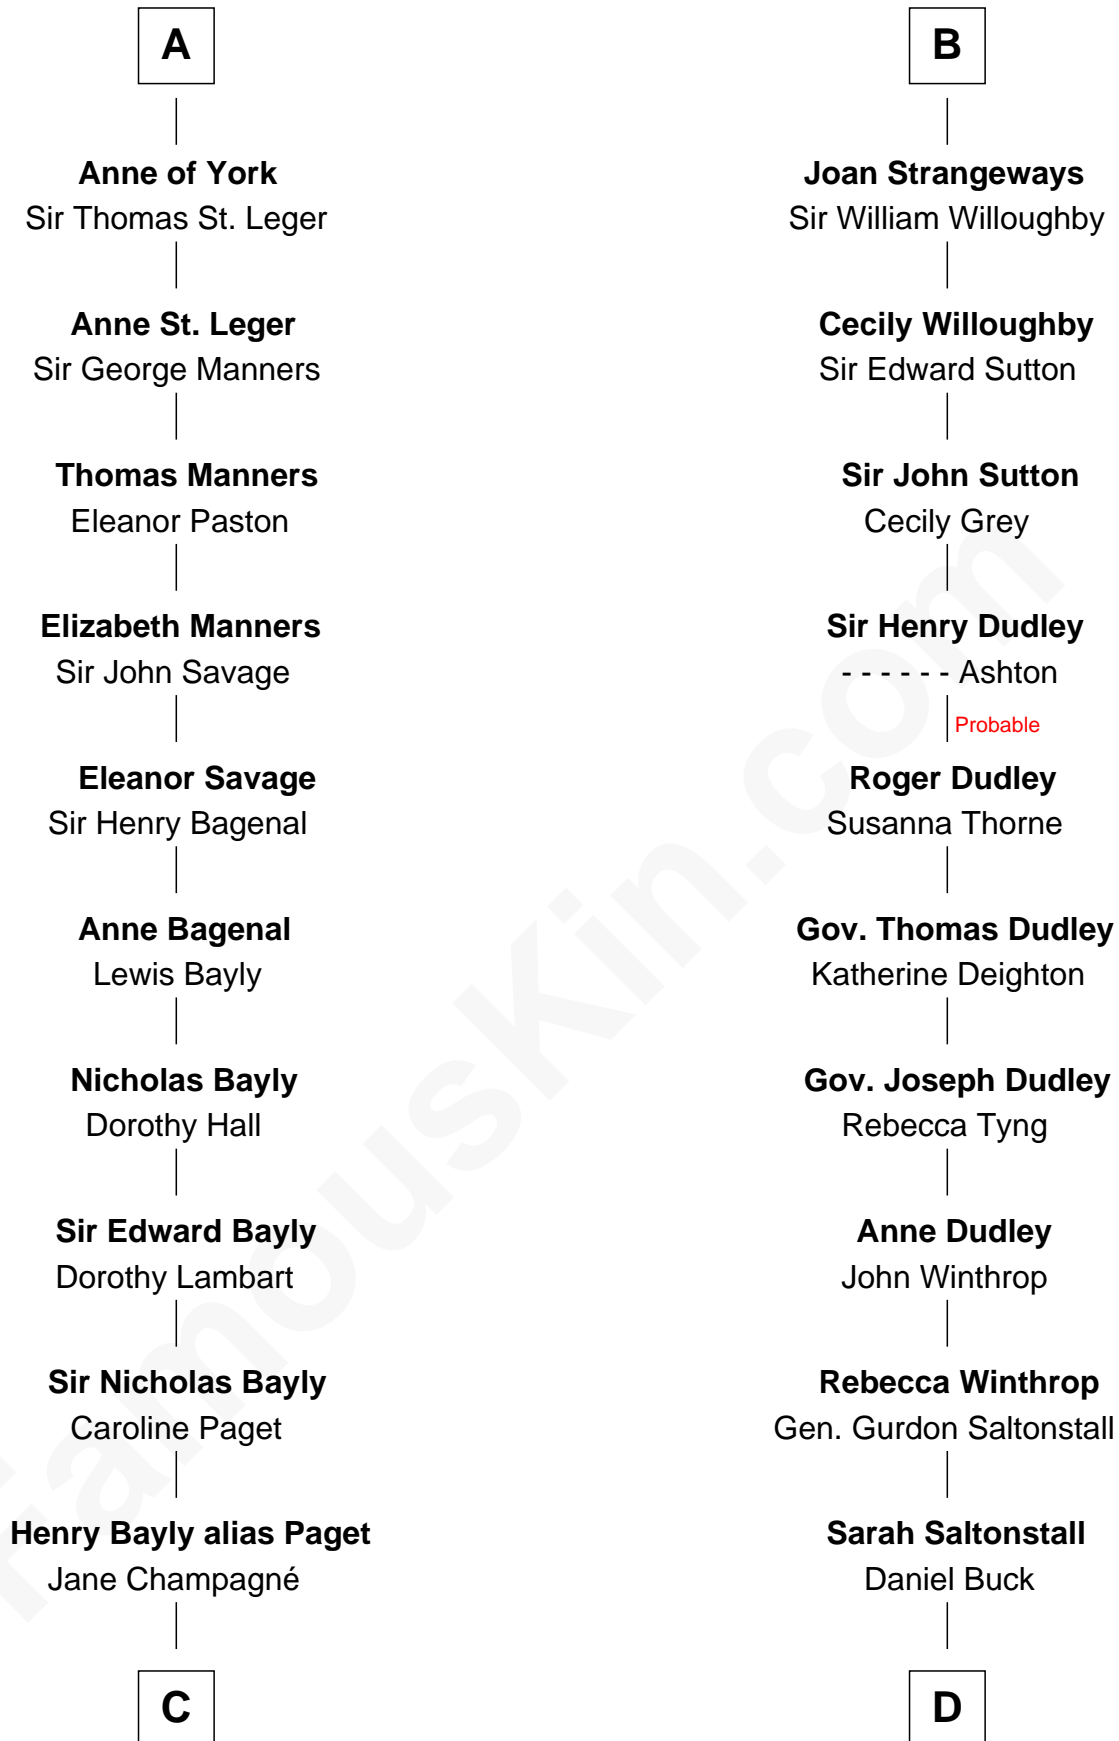

FamousKin.com Relationship Chart of

Sir Winston Churchill

Prime Minister of the United Kingdom

21st cousin of

Louis Auchincloss

Author

Sir William Longespee

Ela of Salisbury

C

Jane Paget
George Stewart

Jane Stewart
Sir George Spencer-Churchill

Sir John Winston Spencer-Churchill
Frances Anne Emily Vane

Randolph Henry Spencer-Churchill
Jeanette Jerome

Sir Winston Churchill
Prime Minister of the United Kingdom