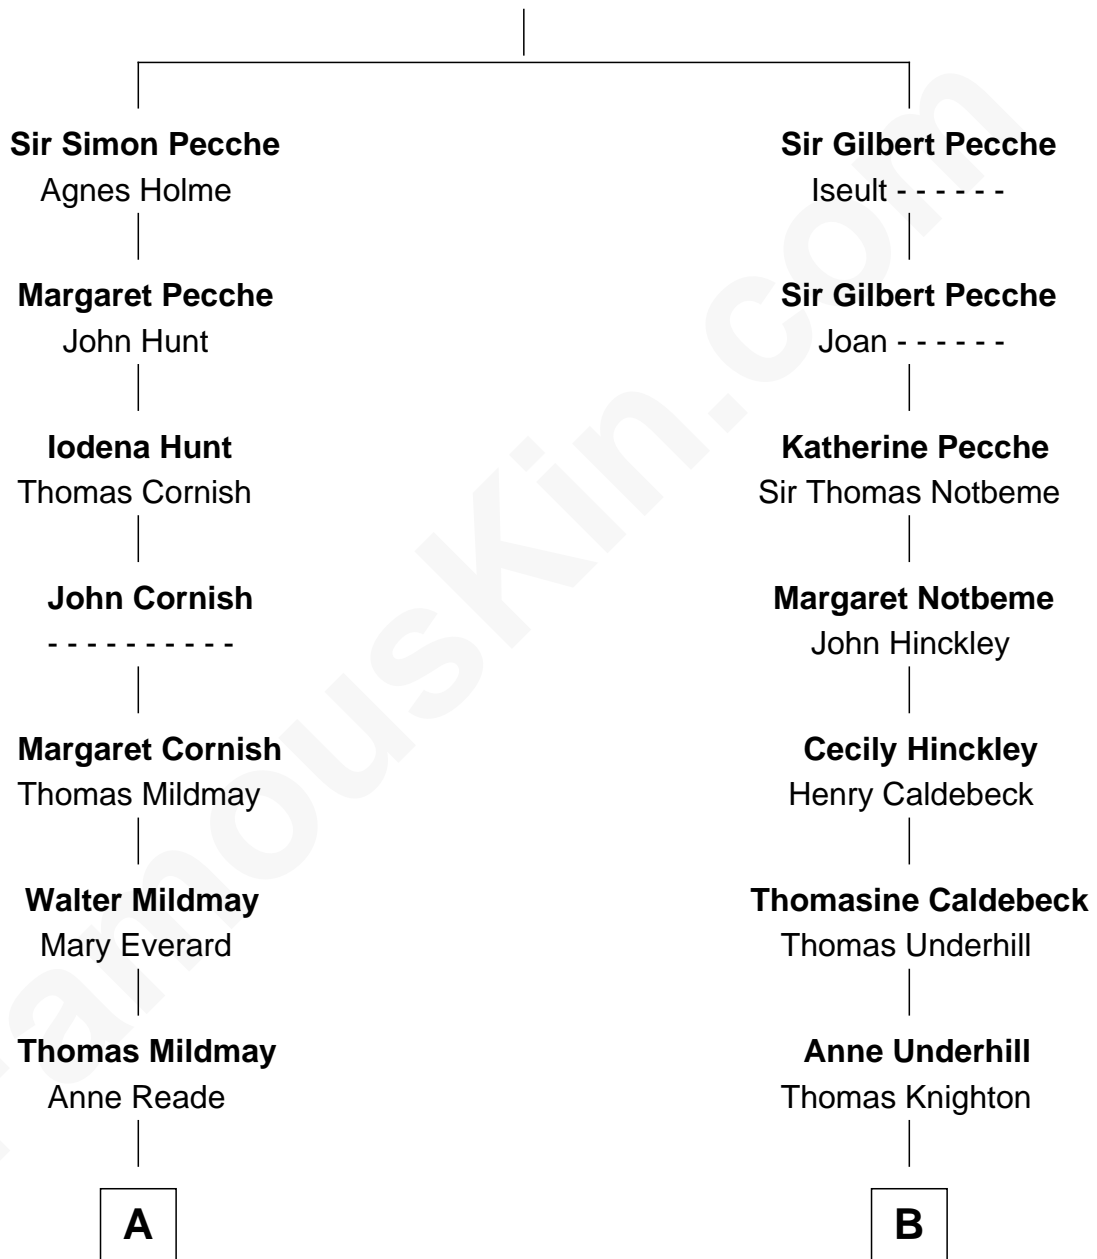

FamousKin.com

Relationship Chart of

Sir Winston Churchill

Prime Minister of the United Kingdom

19th cousin 1 time removed of

Charles Dawes

30th U.S. Vice-President

Sir Gilbert Pecche

Joan de Creye

FamousKin.com