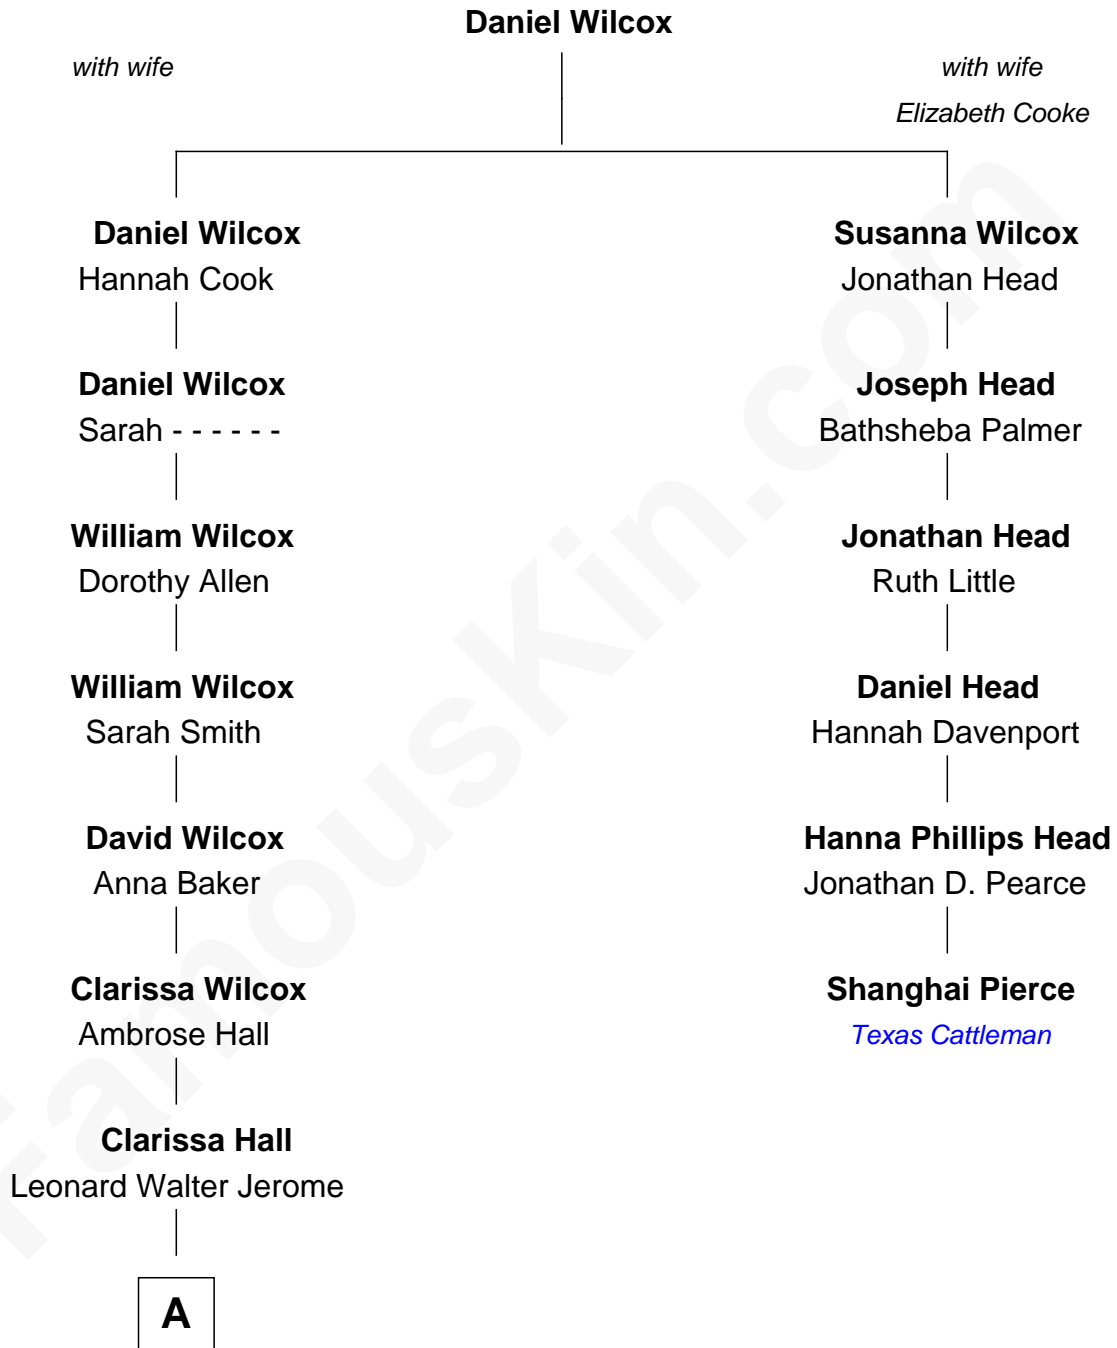

# FamousKin.com

## Relationship Chart of

### Sir Winston Churchill

*Prime Minister of the United Kingdom*

5th cousin 3 times removed of

**Shanghai Pierce**  
*Texas Cattleman*

**A**

—  
**Jeanette Jerome**

Randolph Henry Spencer-Churchill

—  
**Sir Winston Churchill**