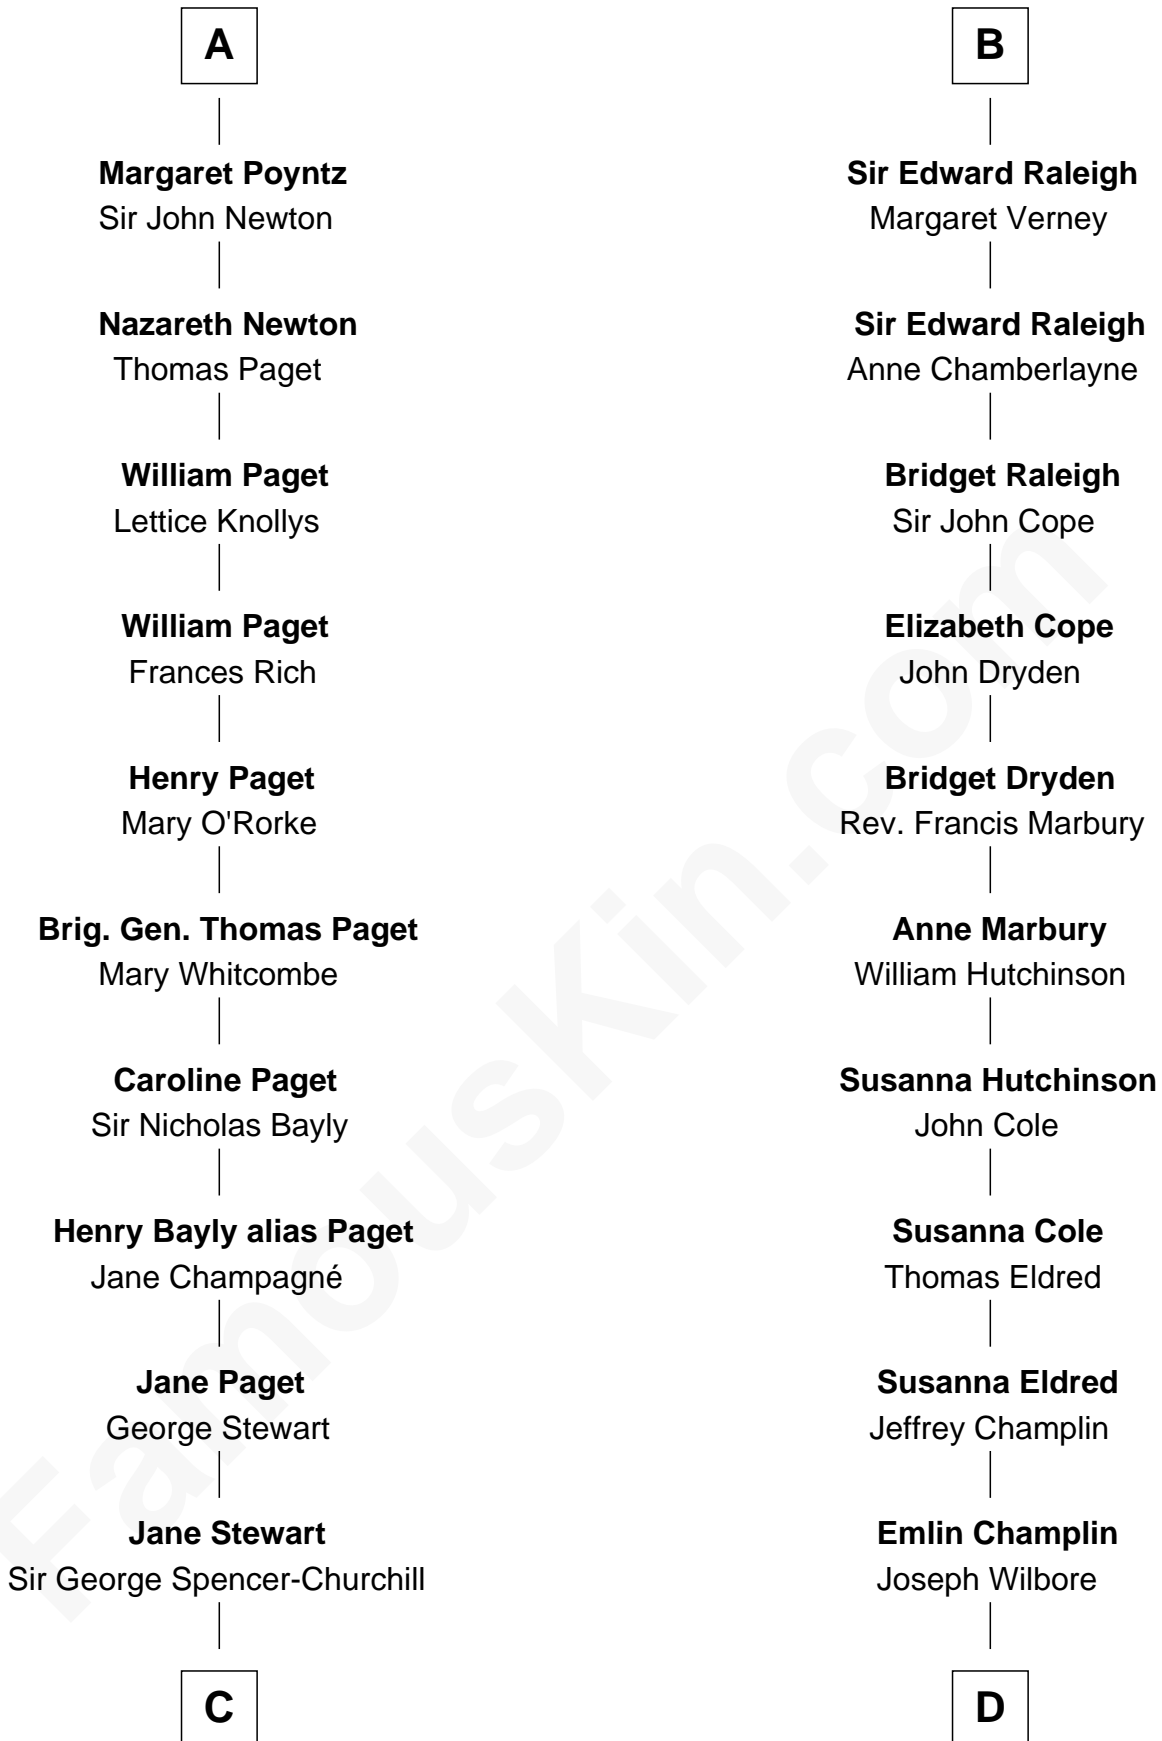

FamousKin.com

Relationship Chart of

Sir Winston Churchill

Prime Minister of the United Kingdom

19th cousin 1 time removed of

Shanghai Pierce
Texas Cattleman

Humphrey de Bohun
Maud de Fiennes

Humphrey de Bohun
Elizabeth Plantagenet

Margaret de Bohun
Sir Hugh de Courtnay

Sir Philip Courtenay
Anne Wake

Sir John Courtenay
Joan Champernoun

Sir Philip Courtenay
Elizabeth Hungerford

Katherine Courtenay
Sir William Huddesfield

Elizabeth Huddesfield
Sir Anthony Poyntz

A

Humphrey de Bohun
Elizabeth Plantagenet

Eleanor de Bohun
Sir James le Boteler

Pernel le Boteler
Sir Gilbert Talbot

Sir Richard Talbot
Ankaret le Strange

Mary Talbot
Sir Thomas Greene

Sir Thomas Greene
Phillippa Ferrers

Elizabeth Greene
William Raleigh

B

C

Sir John Winston Spencer-Churchill

Frances Anne Emily Vane

Randolph Henry Spencer-Churchill

Jeanette Jerome

Sir Winston Churchill