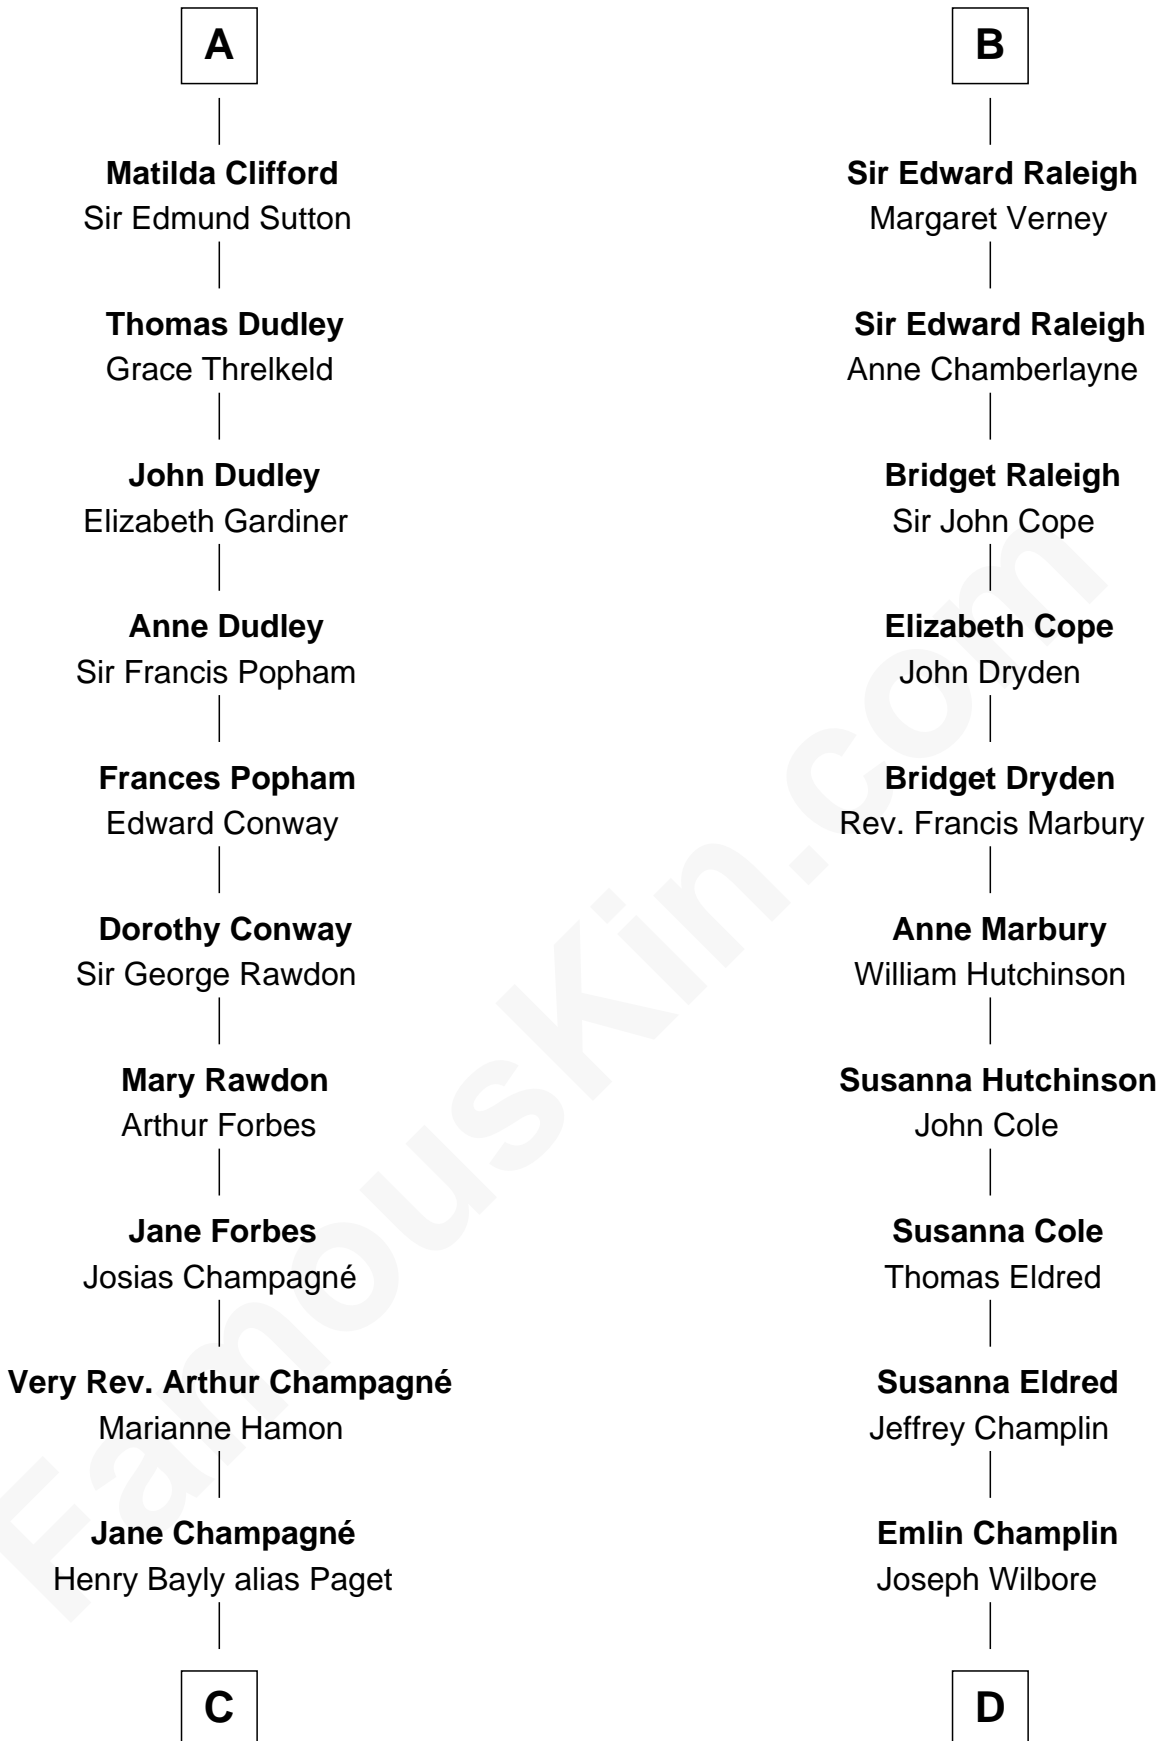

FamousKin.com

Relationship Chart of

Sir Winston Churchill

Prime Minister of the United Kingdom

20th cousin 1 time removed of

Shanghai Pierce
Texas Cattleman

Ralph Basset
Margaret de Somery

C

Jane Paget
George Stewart

Jane Stewart
Sir George Spencer-Churchill

Sir John Winston Spencer-Churchill
Frances Anne Emily Vane

Randolph Henry Spencer-Churchill
Jeanette Jerome

Sir Winston Churchill
Prime Minister of the United Kingdom

D

Ambless Wilbore
Nathaniel Stoddard

Susanna Stoddard
Isaac Pearce

Jonathan D. Pearce
Hanna Phillips Head

Shanghai Pierce
Texas Cattleman

FamousKin.com