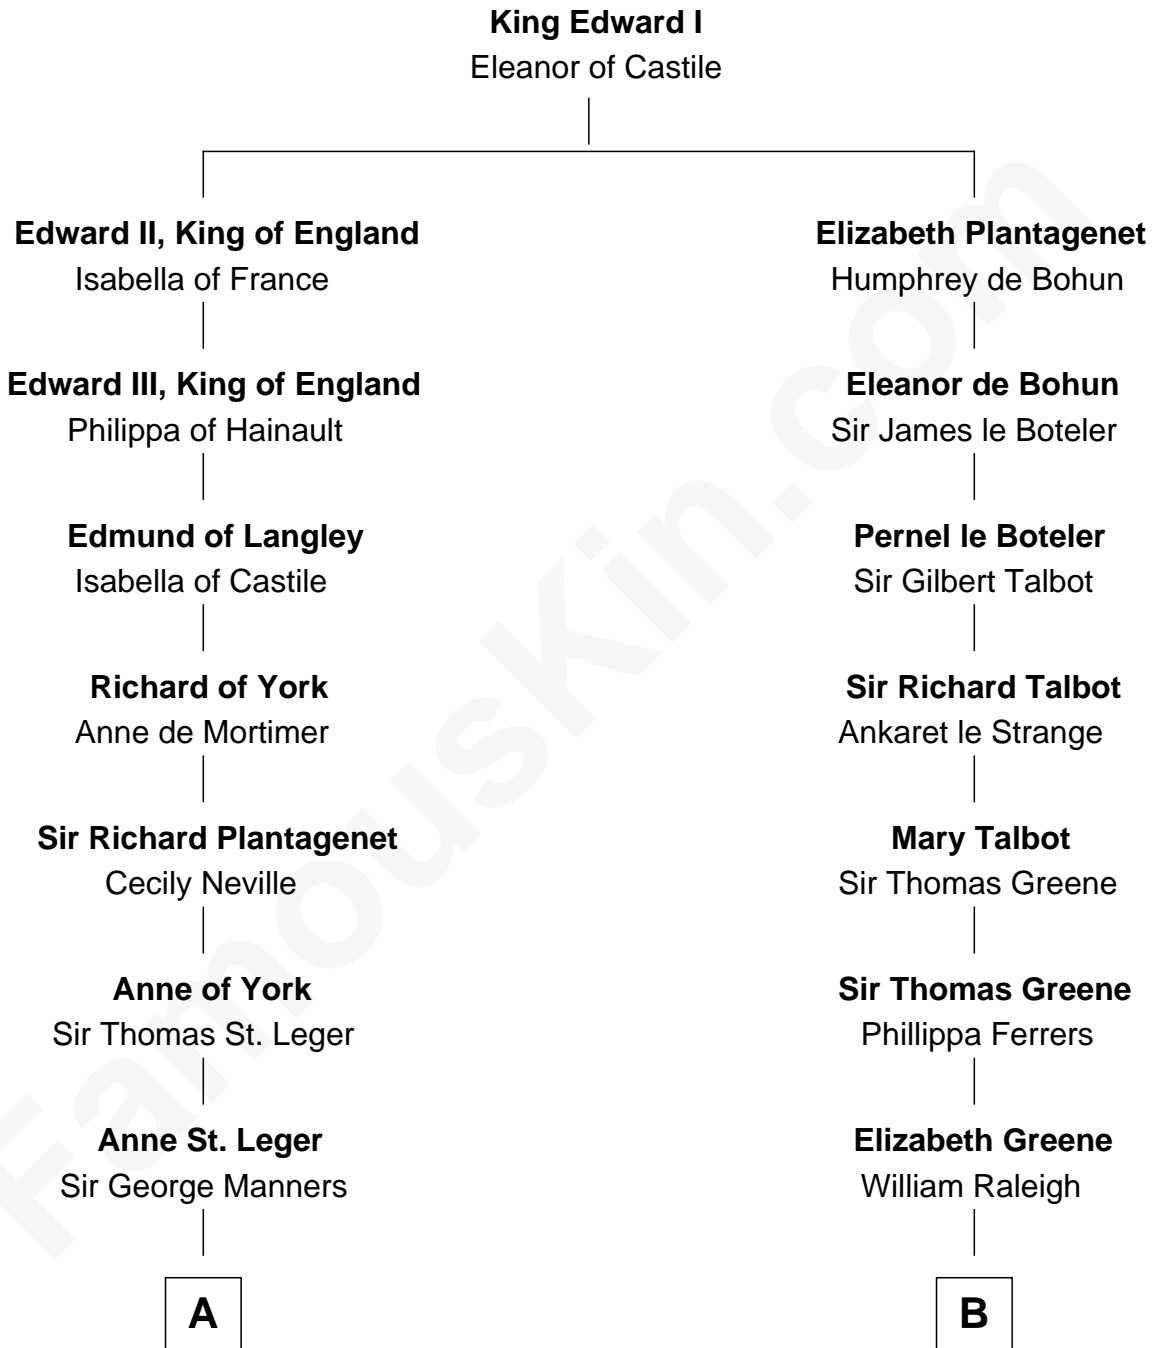

FamousKin.com

Relationship Chart of

Sir Winston Churchill

Prime Minister of the United Kingdom

19th cousin 1 time removed of

Shanghai Pierce
Texas Cattleman

C

Sir John Winston Spencer-Churchill

Frances Anne Emily Vane

Randolph Henry Spencer-Churchill

Jeanette Jerome

Sir Winston Churchill

Prime Minister of the United Kingdom

D

Ambless Wilbore

Nathaniel Stoddard

Susanna Stoddard

Isaac Pearce

Jonathan D. Pearce

Hanna Phillips Head

Shanghai Pierce

Texas Cattleman

FamousKin.com