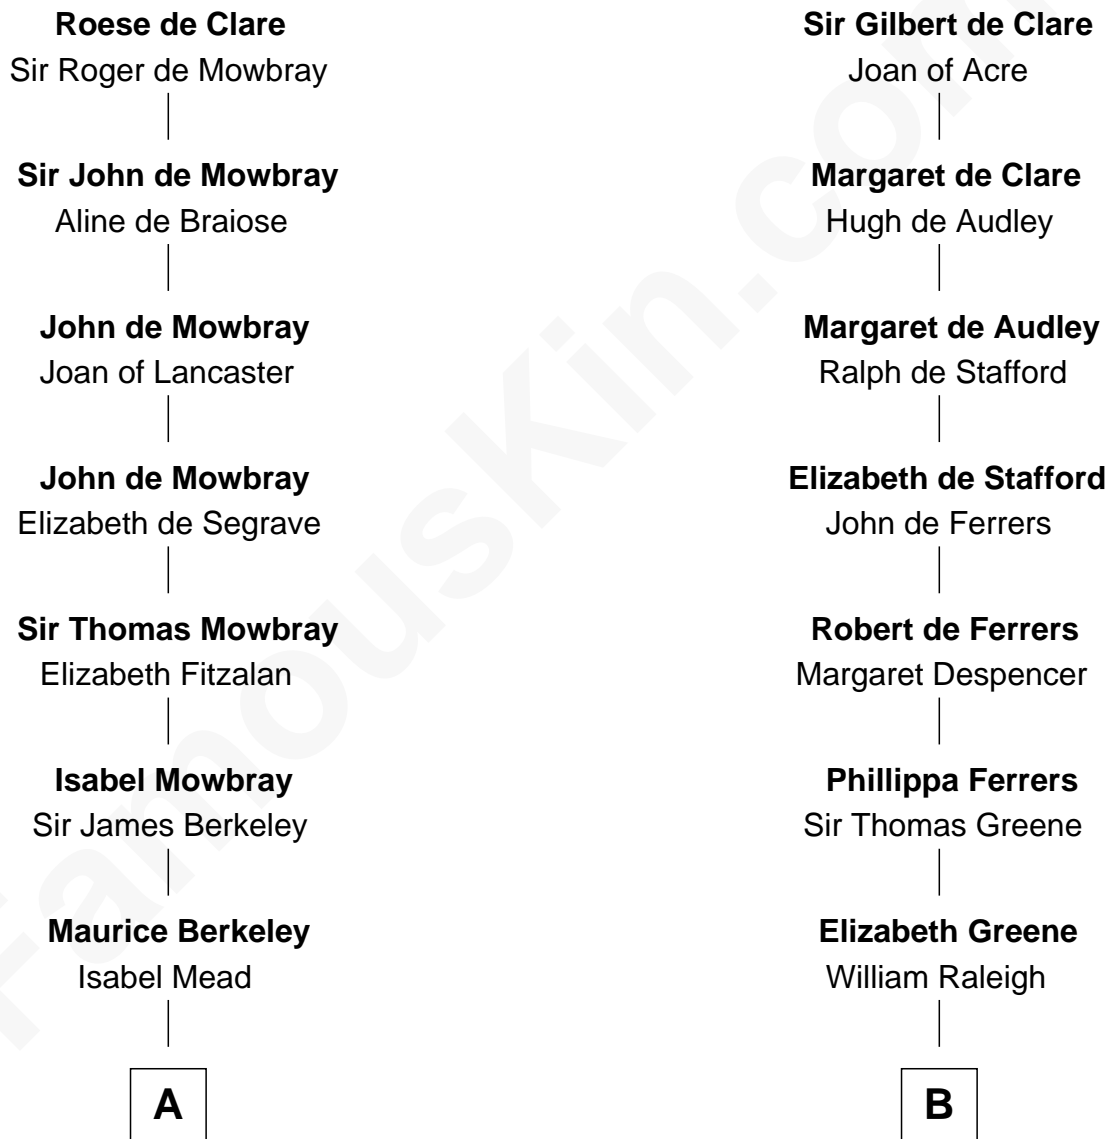

FamousKin.com

Relationship Chart of

Sir Winston Churchill

Prime Minister of the United Kingdom

20th cousin of

Shanghai Pierce

Texas Cattleman

Sir Richard de Clare

Maud de Lacy

C

Frances Anne Emily Vane-Tempest

Sir Charles William Stewart

Frances Anne Emily Vane

Sir John Winston Spencer-Churchill

Randolph Henry Spencer-Churchill

Jeanette Jerome

Hanna Phillips Head

Shanghai Pierce

Texas Cattleman

FamousKin.com