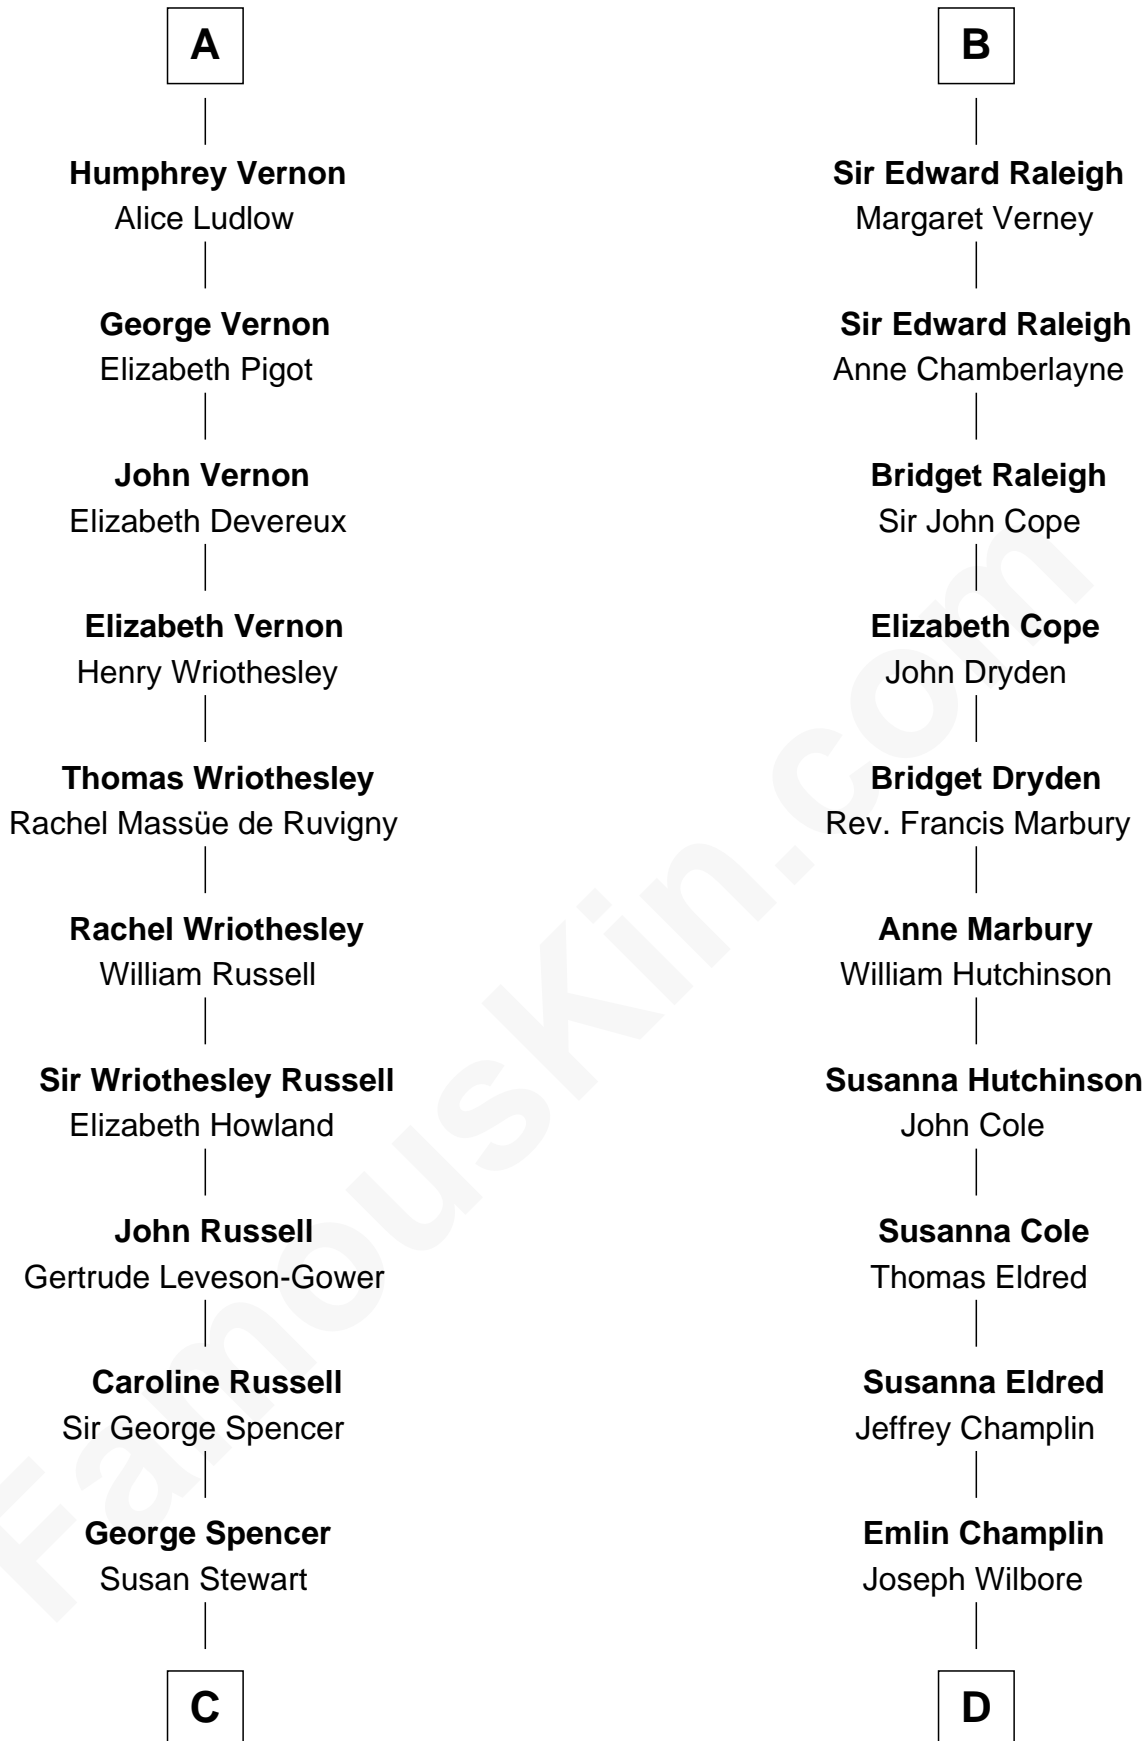

FamousKin.com

Relationship Chart of

Sir Winston Churchill

Prime Minister of the United Kingdom

20th cousin of

Shanghai Pierce

Texas Cattleman

Thebaud le Boteler

Mary Talbot

Sir Thomas Greene

Sir Thomas Greene

Phillippa Ferrers

Elizabeth Greene

William Raleigh

B

C

Sir George Spencer-Churchill

Jane Stewart

Sir John Winston Spencer-Churchill

Frances Anne Emily Vane

Randolph Henry Spencer-Churchill

Jeanette Jerome

Sir Winston Churchill

Prime Minister of the United Kingdom

D

Ambless Wilbore

Nathaniel Stoddard

Susanna Stoddard

Isaac Pearce

Jonathan D. Pearce

Hanna Phillips Head

Shanghai Pierce