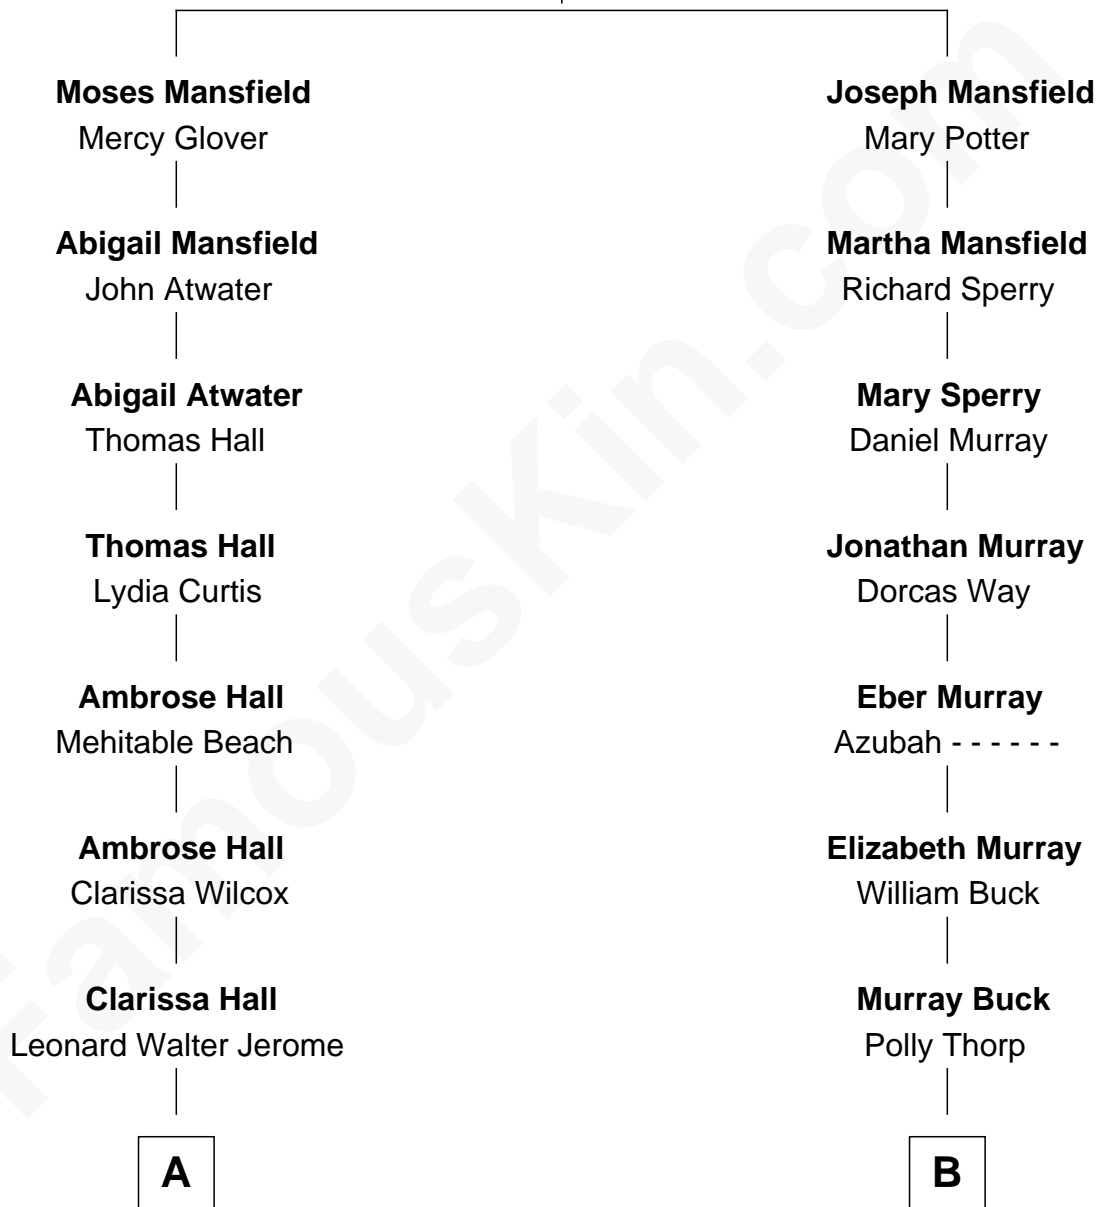

## Relationship Chart of

### Sir Winston Churchill

*Prime Minister of the United Kingdom*

8th cousin 2 times removed of

**John Wayne**  
*Movie Actor*

**Richard Mansfield**  
Gillian Drake

**A**

**Jeanette Jerome**  
Randolph Henry Spencer-Churchill

**Sir Winston Churchill**  
*Prime Minister of the United Kingdom*

**B**

**Abigail Buck**  
Henry Charles Parsons

**Wealthy Chase Parsons**  
Marion Mitchell Morrison

**Clyde Leonard Morrison**  
Mary Alberta Brown