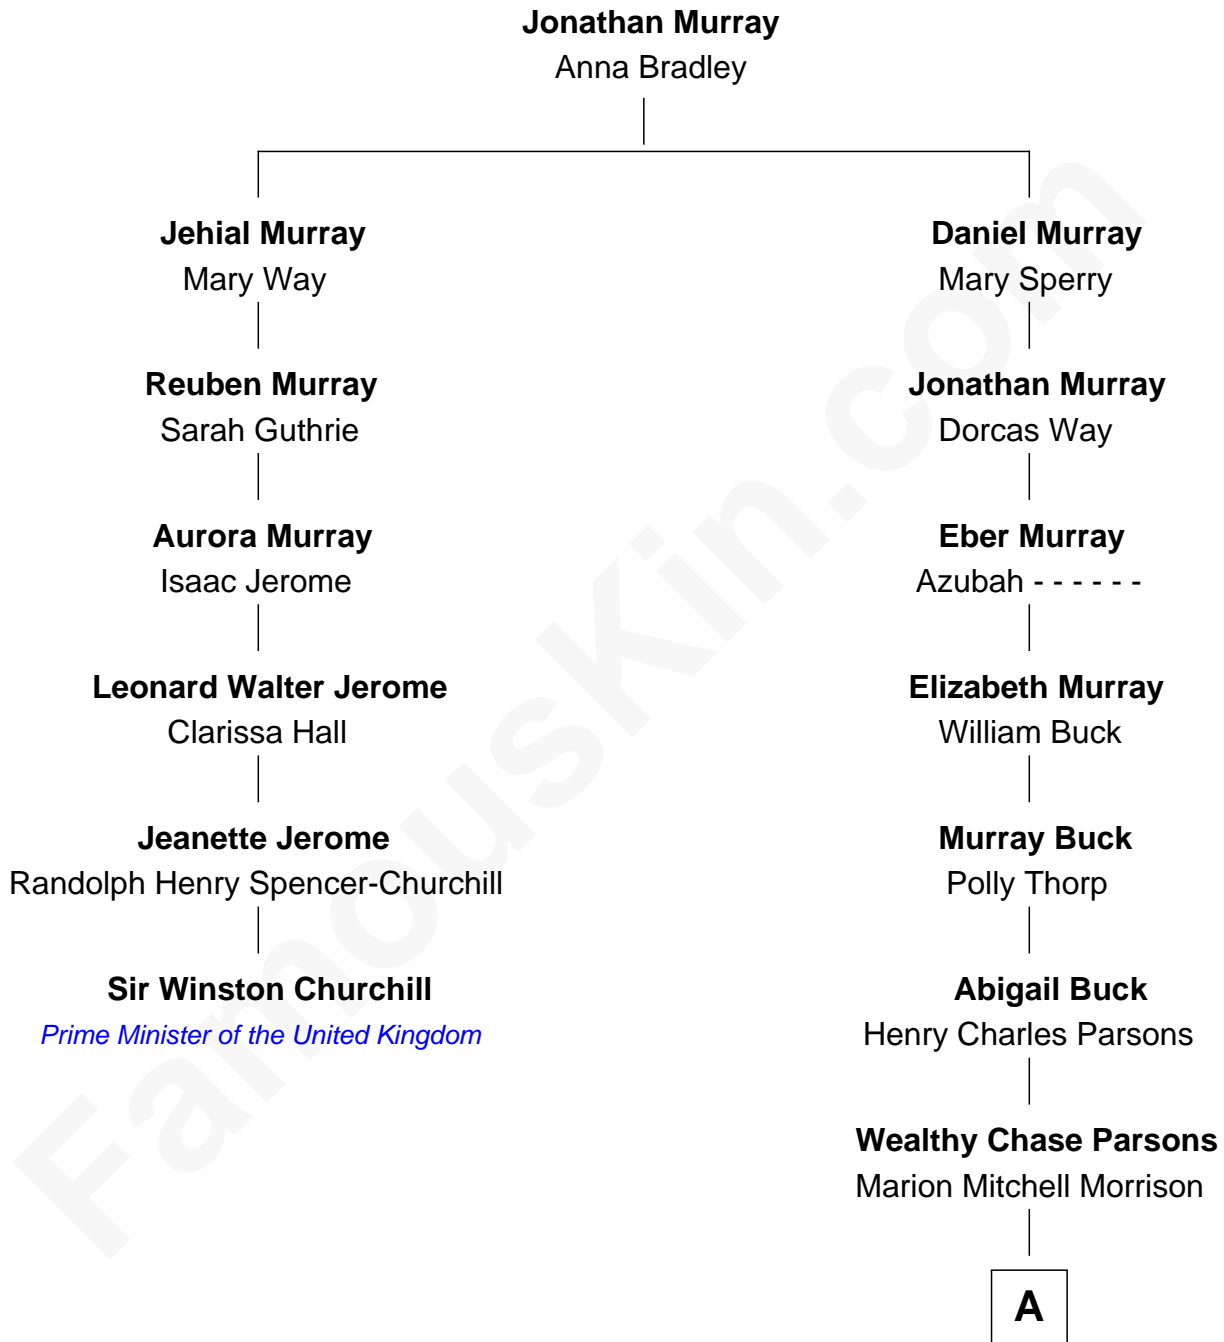

FamousKin.com

Relationship Chart of

Sir Winston Churchill

Prime Minister of the United Kingdom

5th cousin 3 times removed of

John Wayne
Movie Actor

A

—
Clyde Leonard Morrison
Mary Alberta Brown