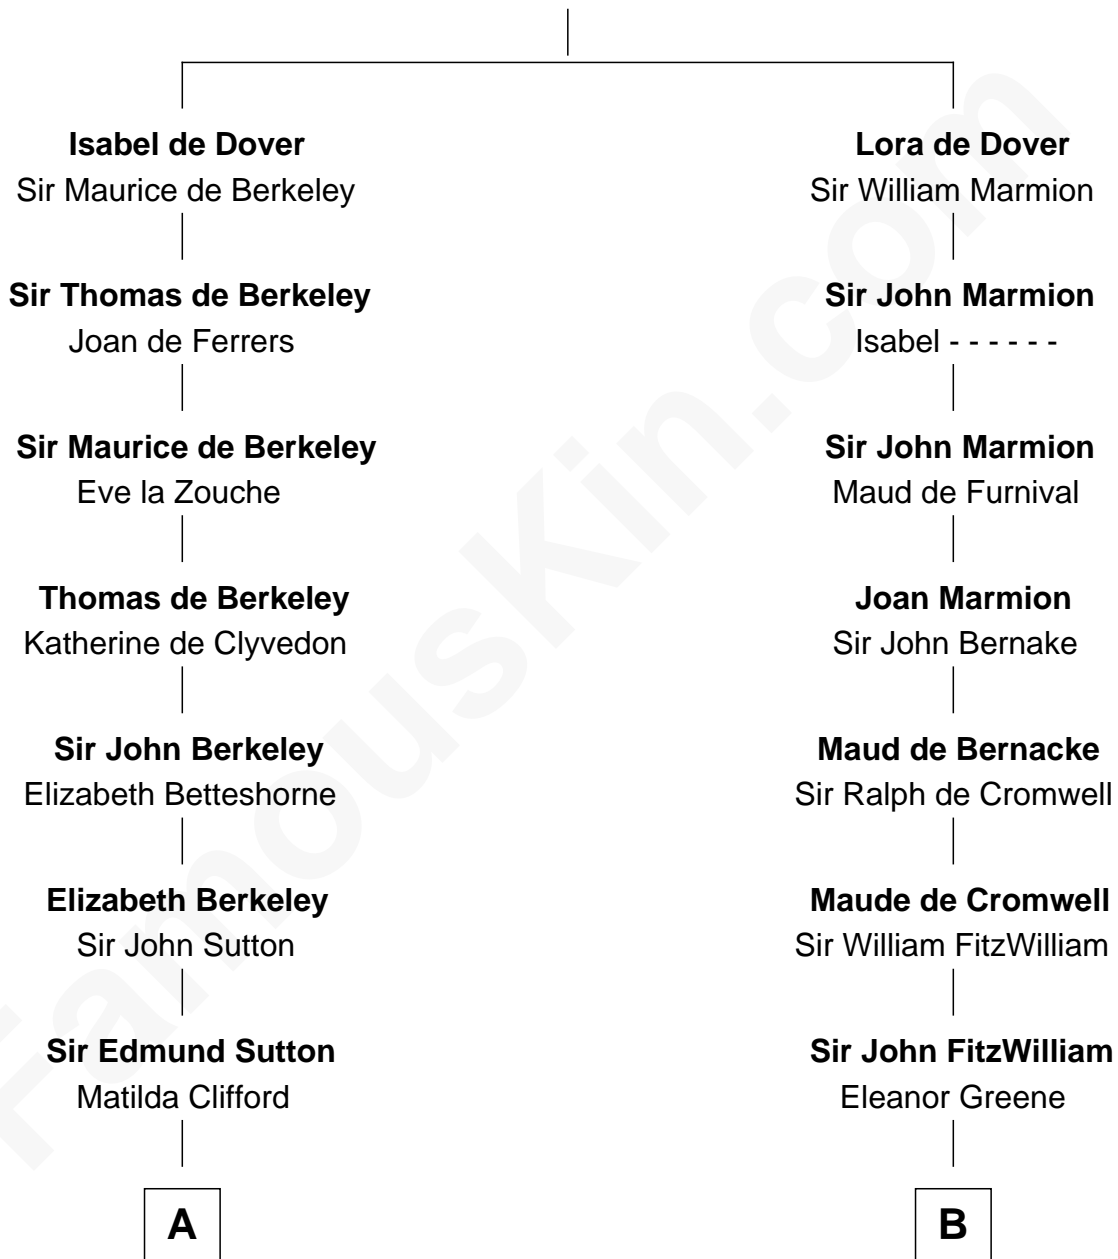

FamousKin.com

Relationship Chart of

Sir Winston Churchill

Prime Minister of the United Kingdom

18th cousin 2 times removed of

John Quincy Adams

6th U.S. President

Sir Richard FitzRoy

Rose de Dover

C

Jane Stewart
Sir George Spencer-Churchill

Sir John Winston Spencer-Churchill
Frances Anne Emily Vane

Randolph Henry Spencer-Churchill
Jeanette Jerome

Sir Winston Churchill
Prime Minister of the United Kingdom