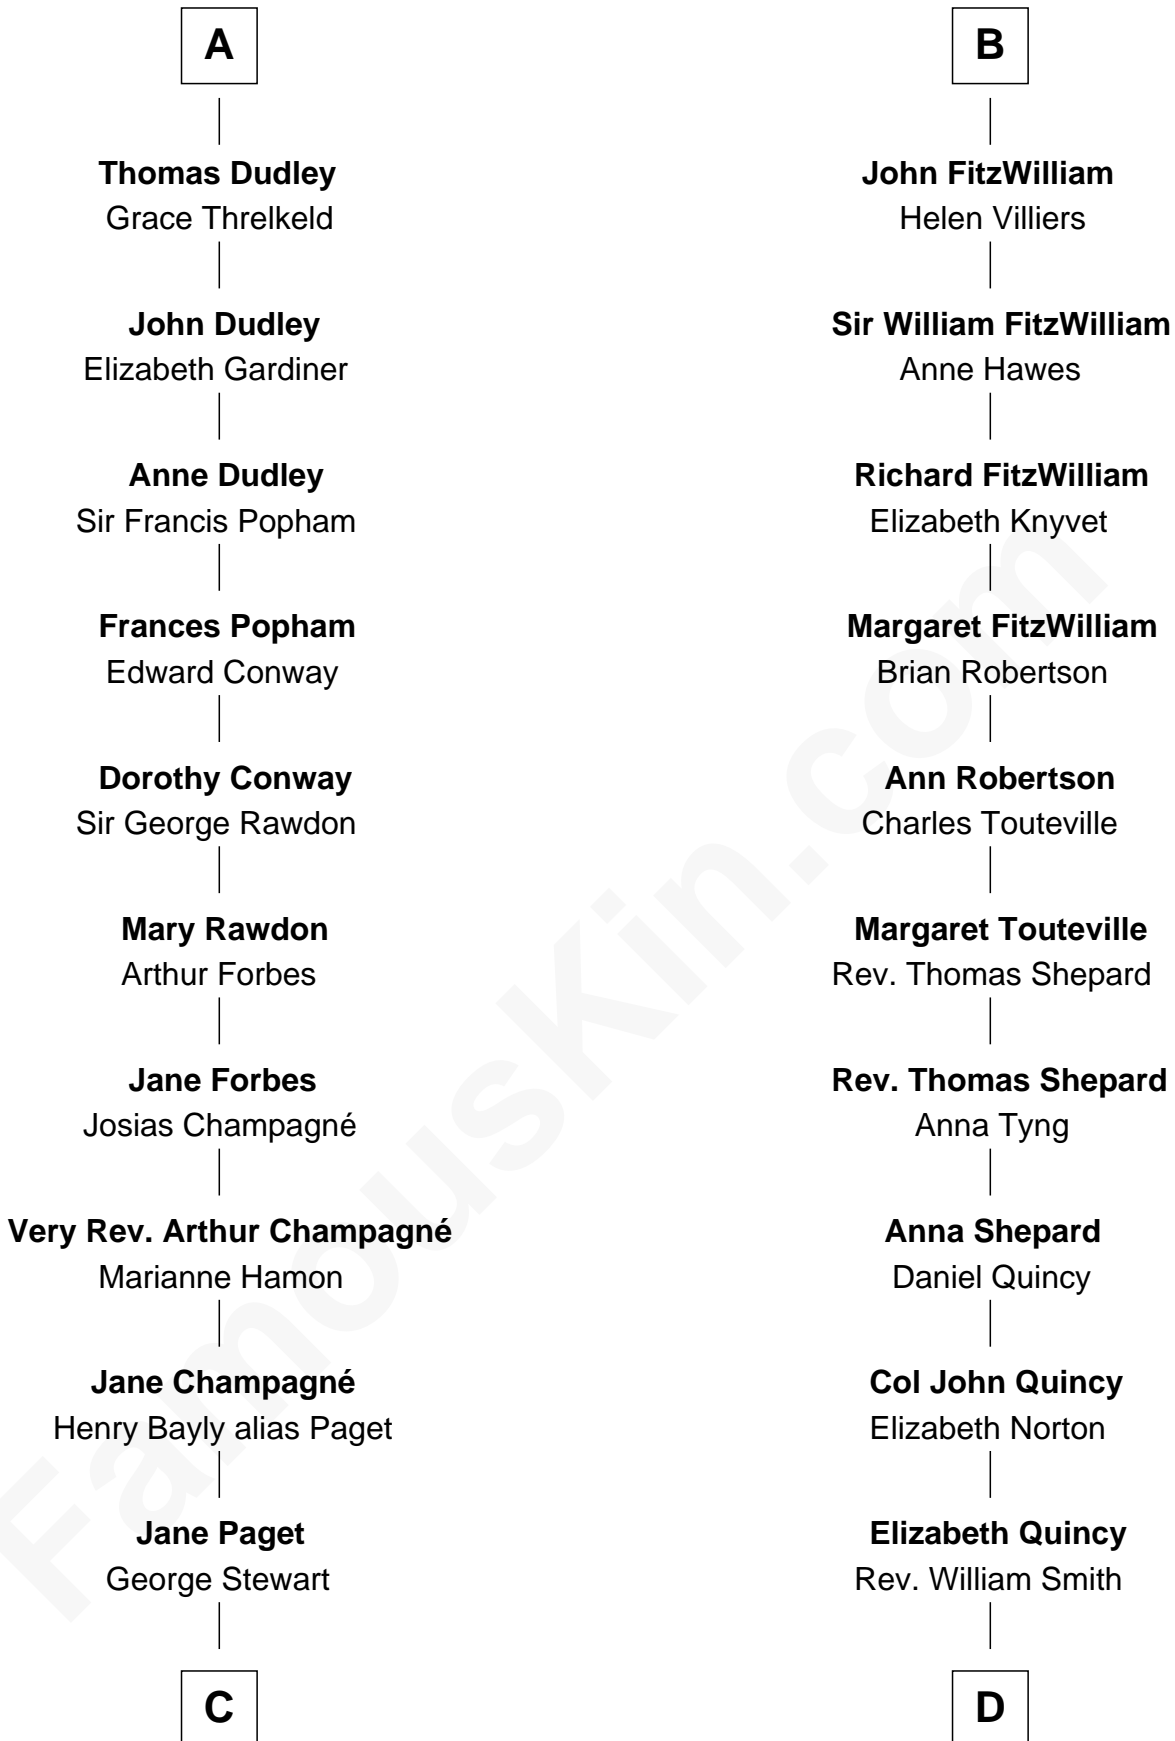

FamousKin.com

Relationship Chart of

Sir Winston Churchill

Prime Minister of the United Kingdom

18th cousin 2 times removed of

John Quincy Adams

6th U.S. President

Sir Richard FitzRoy

Rose de Dover

C

Jane Stewart
Sir George Spencer-Churchill

Sir John Winston Spencer-Churchill
Frances Anne Emily Vane

Randolph Henry Spencer-Churchill
Jeanette Jerome

Sir Winston Churchill
Prime Minister of the United Kingdom