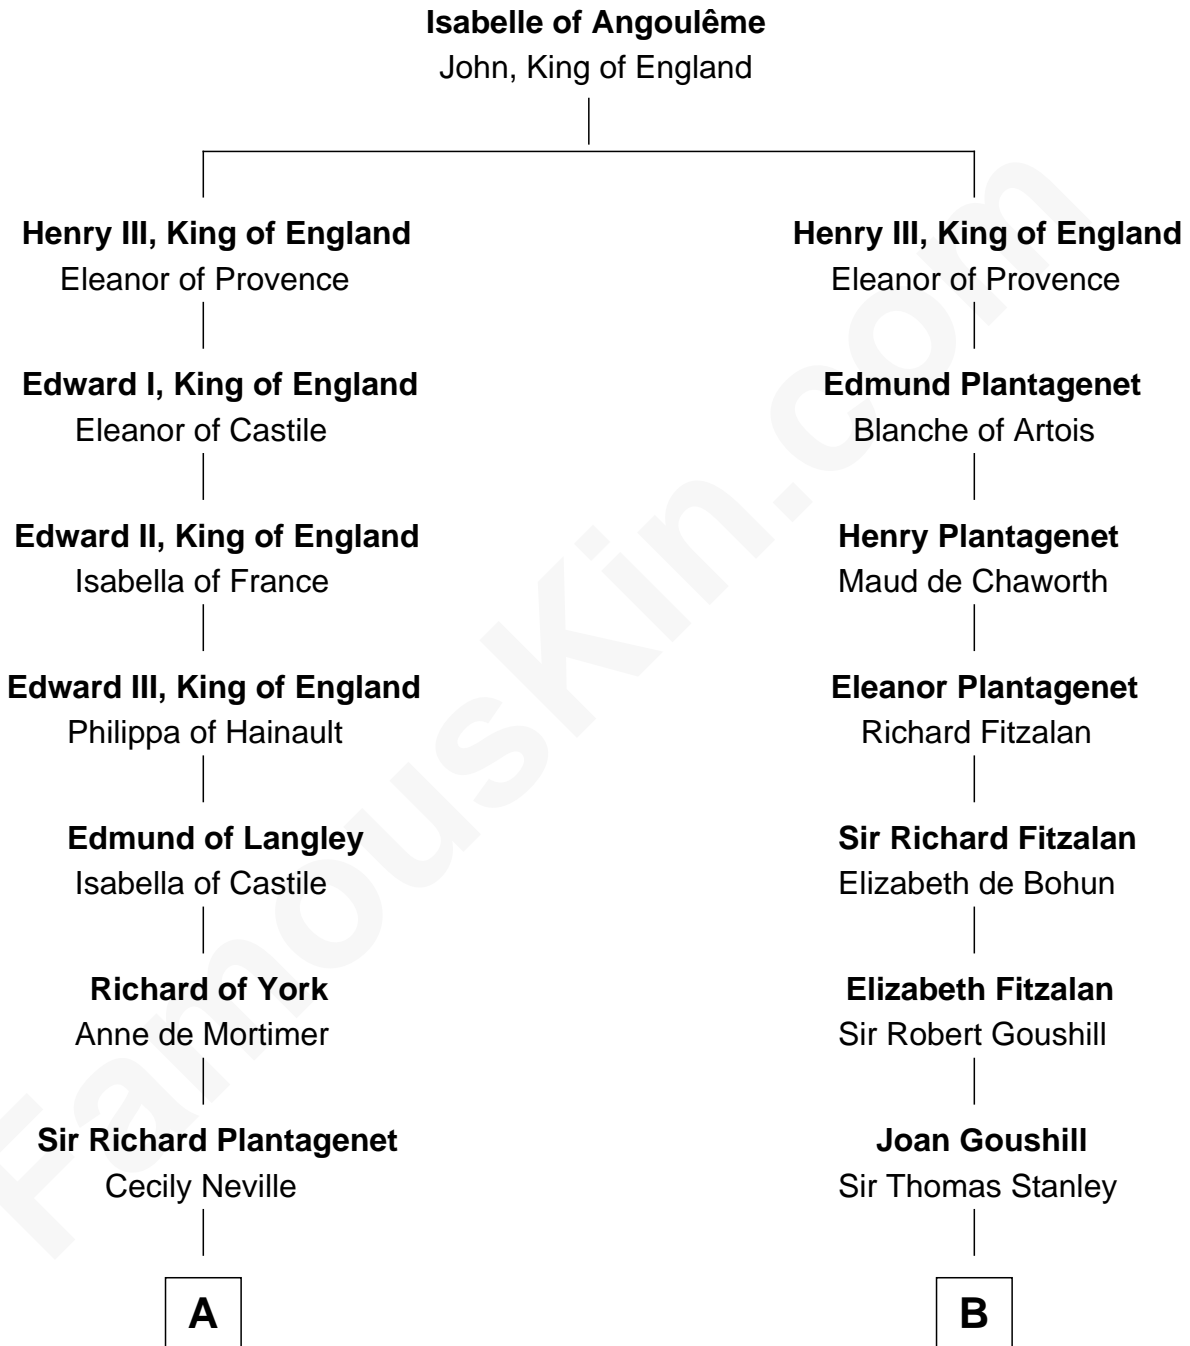

FamousKin.com

Relationship Chart of

Sir Winston Churchill

Prime Minister of the United Kingdom

19th cousin 2 times removed of

John Quincy Adams

6th U.S. President

C

Jane Paget
George Stewart

Jane Stewart
Sir George Spencer-Churchill

Sir John Winston Spencer-Churchill
Frances Anne Emily Vane

Randolph Henry Spencer-Churchill
Jeanette Jerome

Sir Winston Churchill
Prime Minister of the United Kingdom