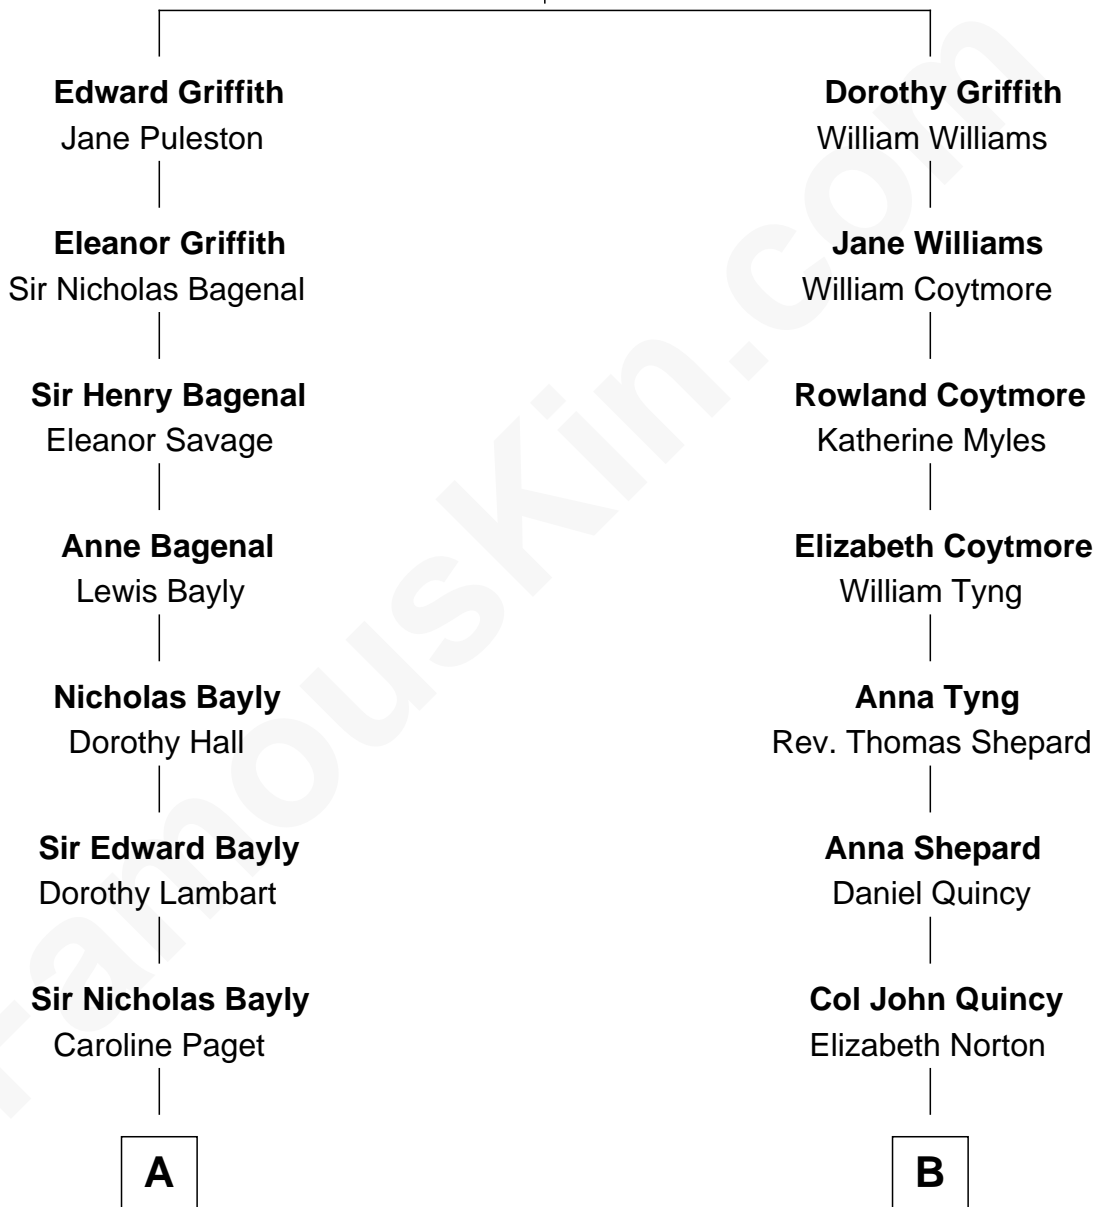

## Relationship Chart of

### Sir Winston Churchill

*Prime Minister of the United Kingdom*

9th cousin 3 times removed of

### John Quincy Adams

*6th U.S. President*

**Sir William Griffith**

Jane Stradling

**A**

**Henry Bayly alias Paget**

Jane Champagné

**Jane Paget**

George Stewart

**Jane Stewart**

Sir George Spencer-Churchill

**Sir John Winston Spencer-Churchill**

Frances Anne Emily Vane

**Randolph Henry Spencer-Churchill**

Jeanette Jerome

**Sir Winston Churchill**