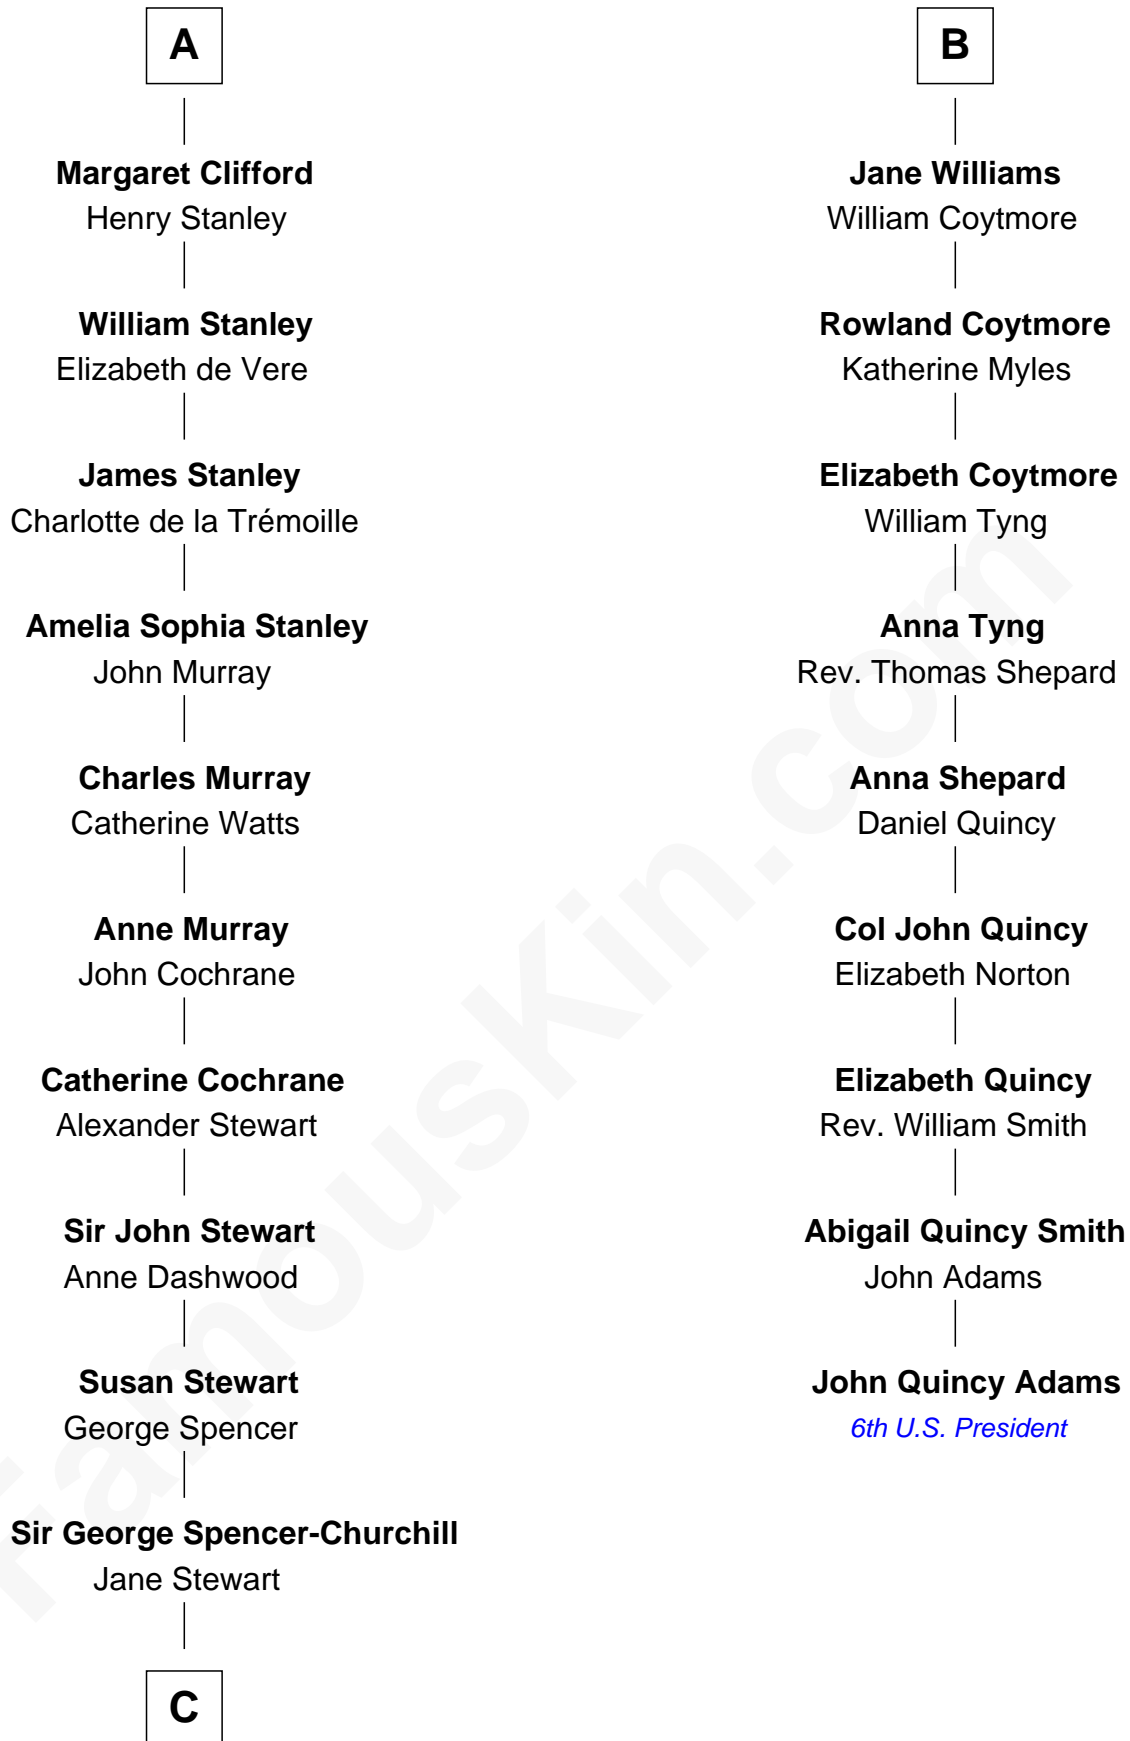

FamousKin.com

Relationship Chart of

Sir Winston Churchill

Prime Minister of the United Kingdom

15th cousin 4 times removed of

John Quincy Adams

6th U.S. President

Goronwy ap Ednyfed

C

—
Sir John Winston Spencer-Churchill

Frances Anne Emily Vane

—
Randolph Henry Spencer-Churchill

Jeanette Jerome

—
Sir Winston Churchill

Prime Minister of the United Kingdom

FamousKin.com