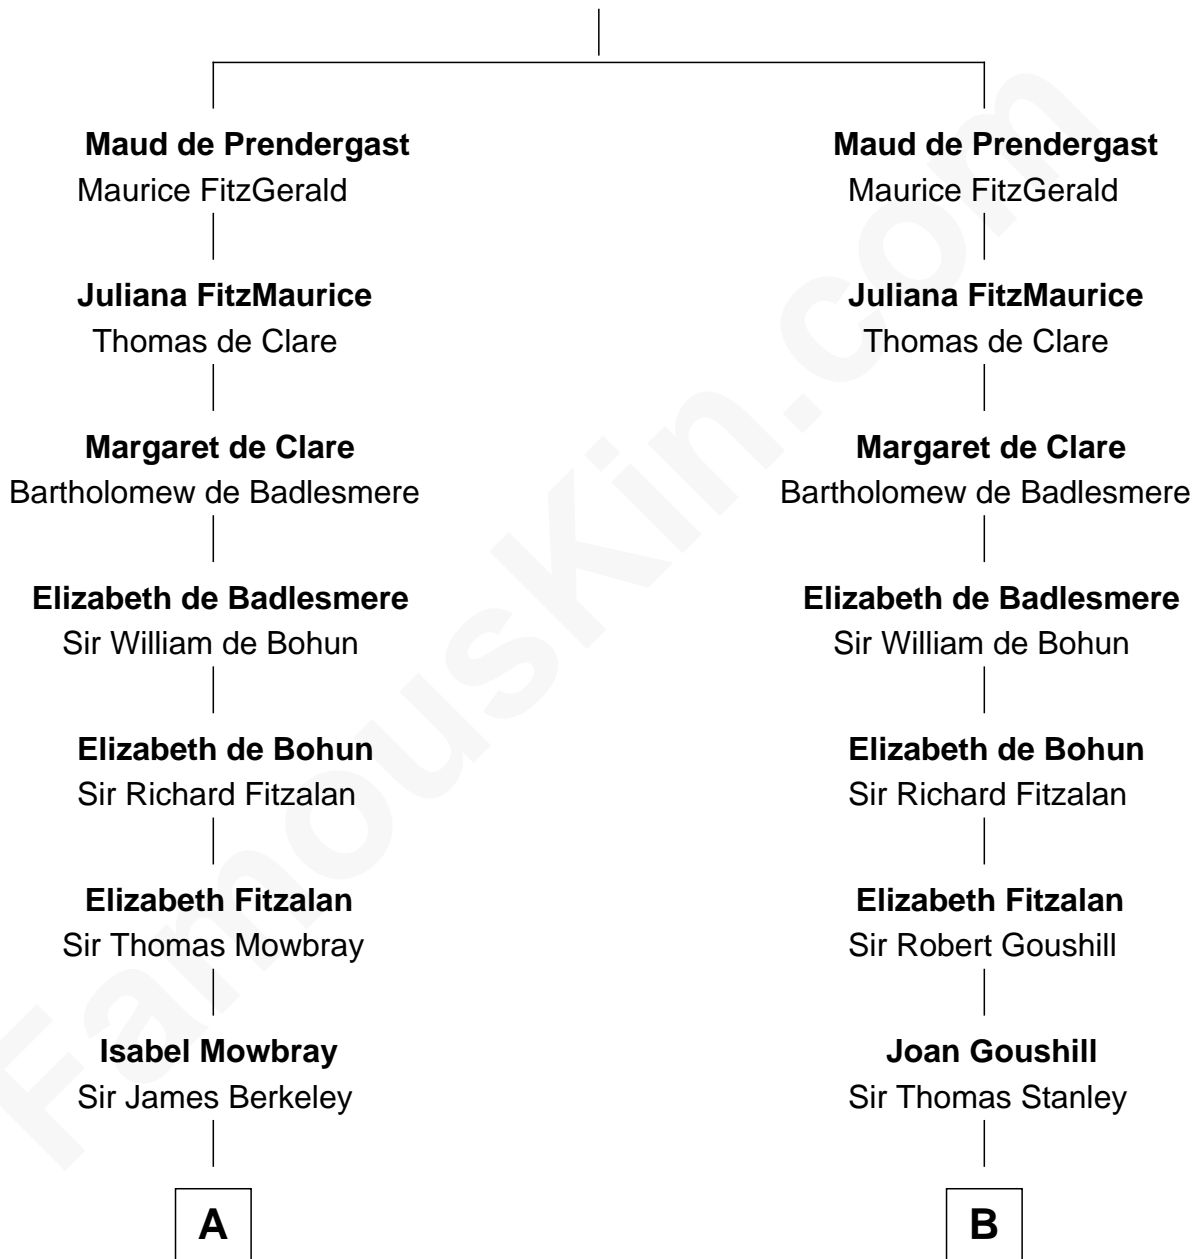

FamousKin.com

Relationship Chart of

Sir Winston Churchill

Prime Minister of the United Kingdom

19th cousin 2 times removed of

John Quincy Adams

6th U.S. President

Sir Gerald de Prendergast

C

Anne Catherine McDonnell

Sir Henry Vane

Frances Anne Emily Vane-Tempest

Sir Charles William Stewart

Frances Anne Emily Vane

Sir John Winston Spencer-Churchill

Randolph Henry Spencer-Churchill