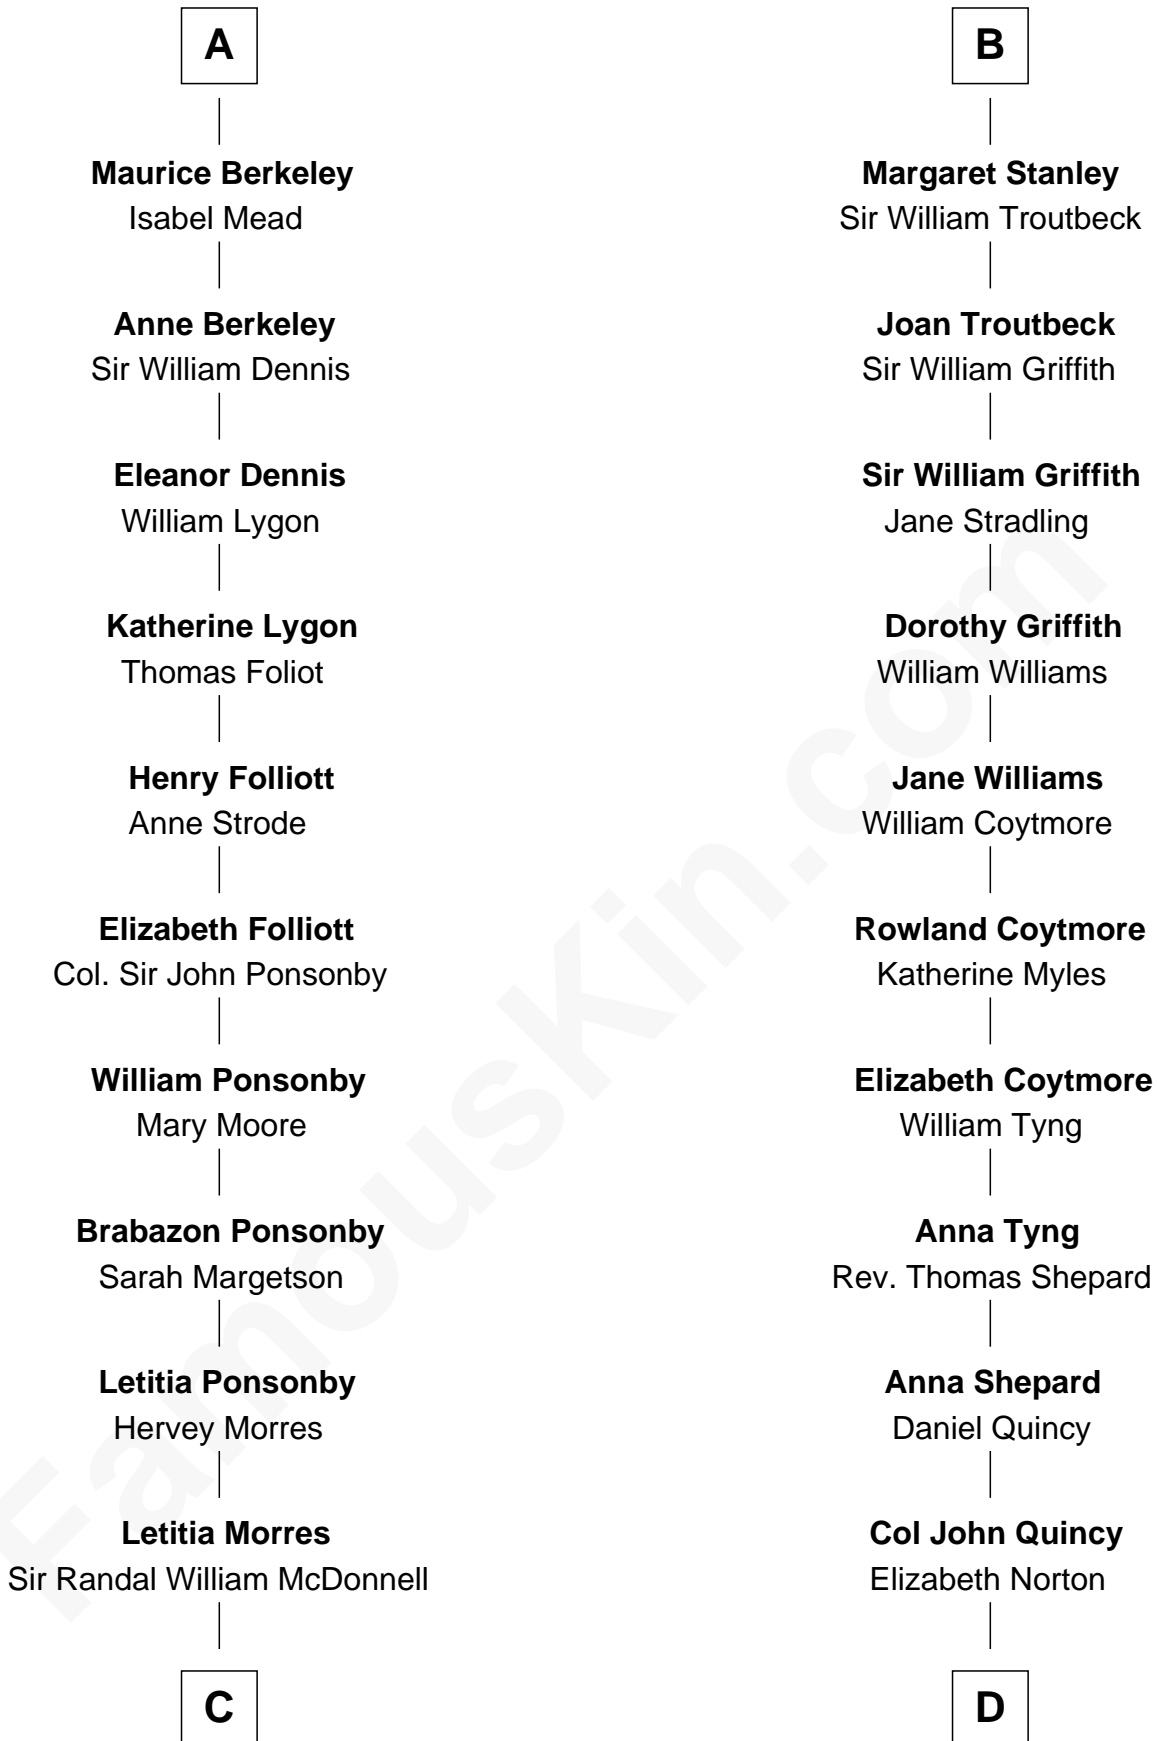

FamousKin.com

Relationship Chart of

Sir Winston Churchill

Prime Minister of the United Kingdom

19th cousin 2 times removed of

John Quincy Adams

6th U.S. President

Sir Gerald de Prendergast

C

Anne Catherine McDonnell

Sir Henry Vane

Frances Anne Emily Vane-Tempest

Sir Charles William Stewart

Frances Anne Emily Vane

Sir John Winston Spencer-Churchill

Randolph Henry Spencer-Churchill