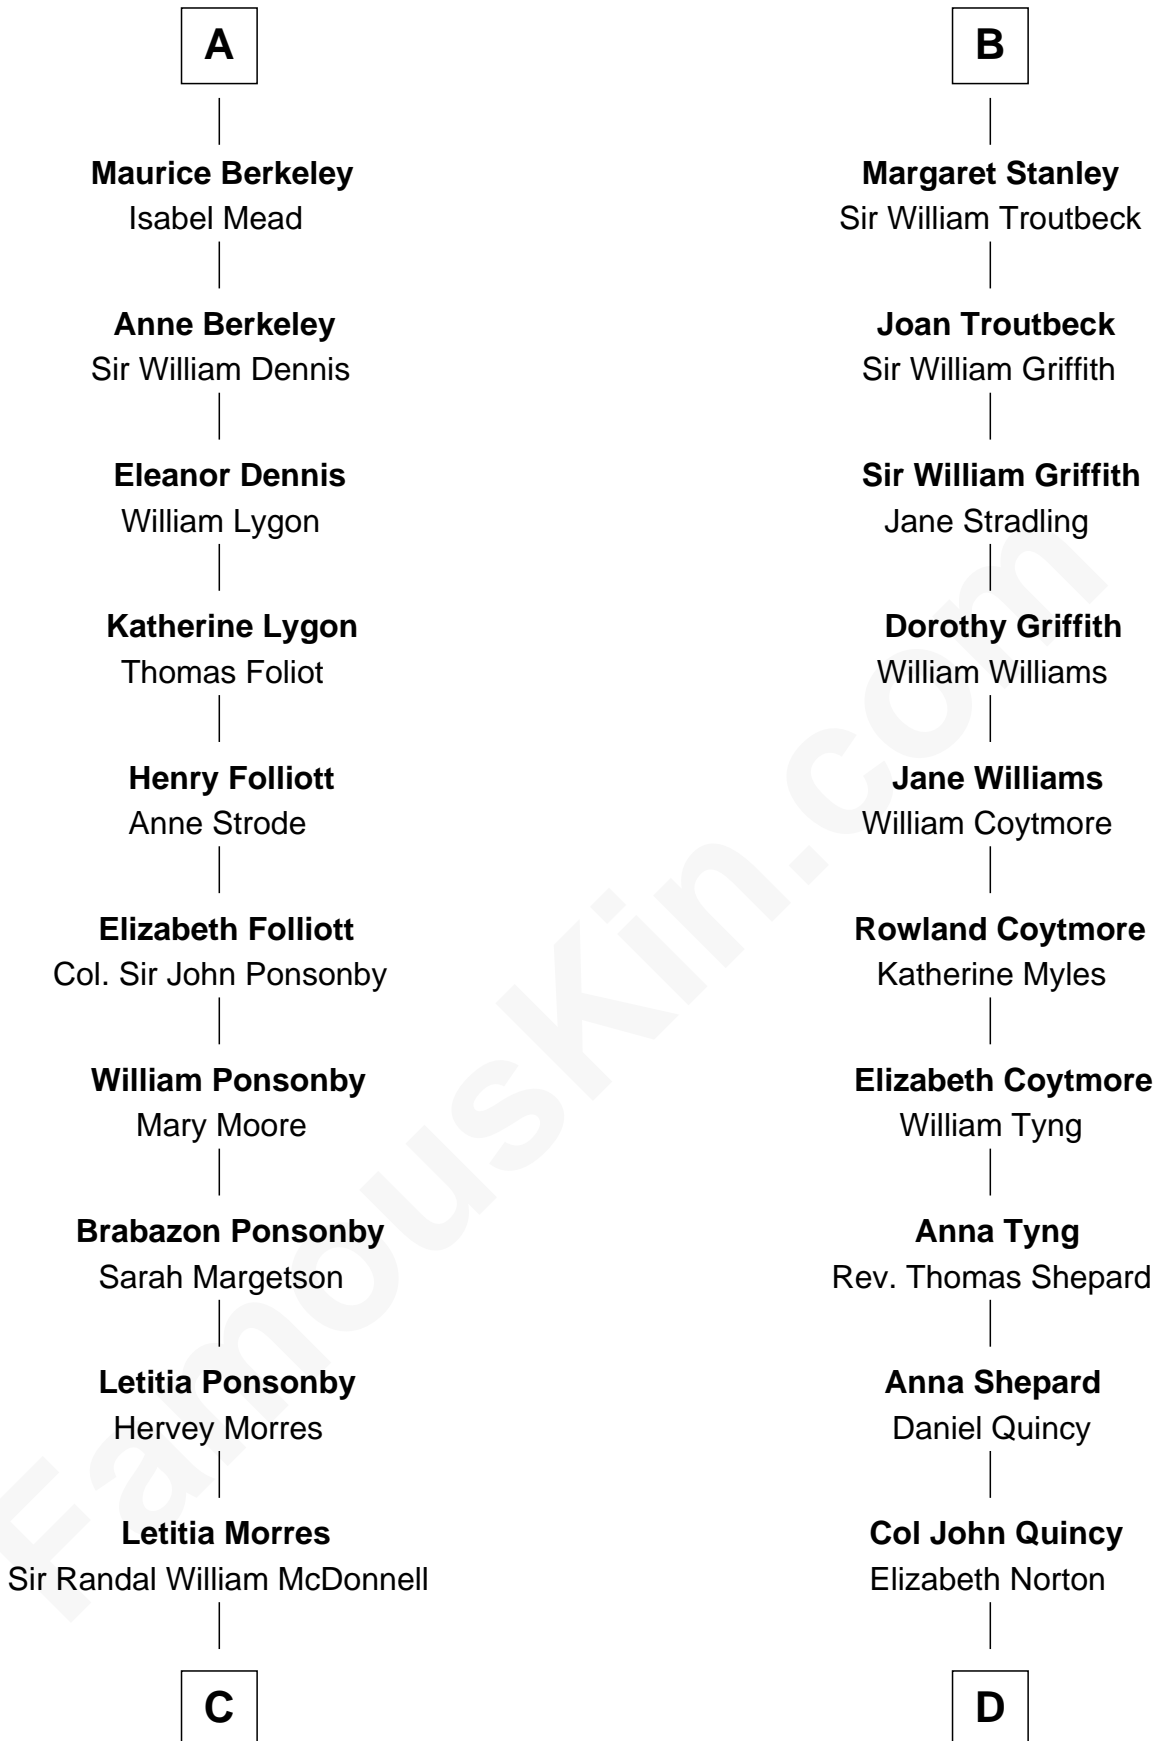

FamousKin.com

Relationship Chart of

Sir Winston Churchill

Prime Minister of the United Kingdom

19th cousin 2 times removed of

John Quincy Adams

6th U.S. President

Maurice FitzGerald

Juliana - - - - -

Maurice FitzGerald
Maud de Prendergast

Juliana FitzMaurice
Thomas de Clare

Margaret de Clare
Bartholomew de Badlesmere

Elizabeth de Badlesmere
Sir William de Bohun

Elizabeth de Bohun
Sir Richard Fitzalan

Elizabeth Fitzalan
Sir Thomas Mowbray

Isabel Mowbray
Sir James Berkeley

A

Maurice FitzGerald
Maud de Prendergast

Juliana FitzMaurice
Thomas de Clare

Margaret de Clare
Bartholomew de Badlesmere

Elizabeth de Badlesmere
Sir William de Bohun

Elizabeth de Bohun
Sir Richard Fitzalan

Elizabeth Fitzalan
Sir Robert Goushill

Joan Goushill
Sir Thomas Stanley

B

C

Anne Catherine McDonnell

Sir Henry Vane

Frances Anne Emily Vane-Tempest