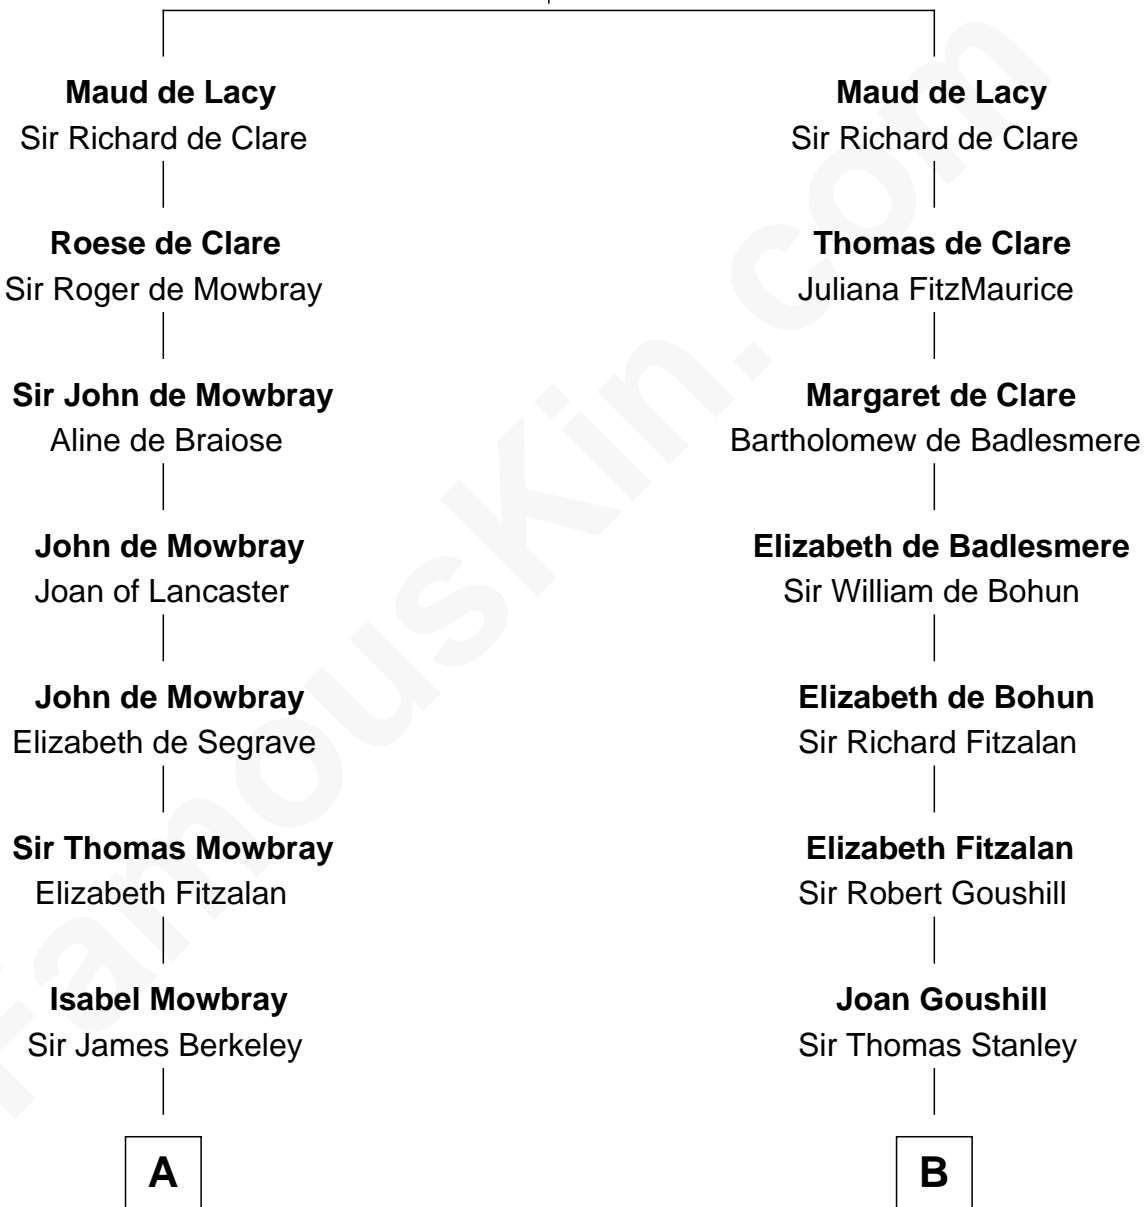

FamousKin.com

Relationship Chart of

Sir Winston Churchill

Prime Minister of the United Kingdom

19th cousin 2 times removed of

John Quincy Adams

6th U.S. President

John de Lacy
Margaret de Quincy

C

Anne Catherine McDonnell

Sir Henry Vane

Frances Anne Emily Vane-Tempest

Sir Charles William Stewart

Frances Anne Emily Vane

Sir John Winston Spencer-Churchill

Randolph Henry Spencer-Churchill