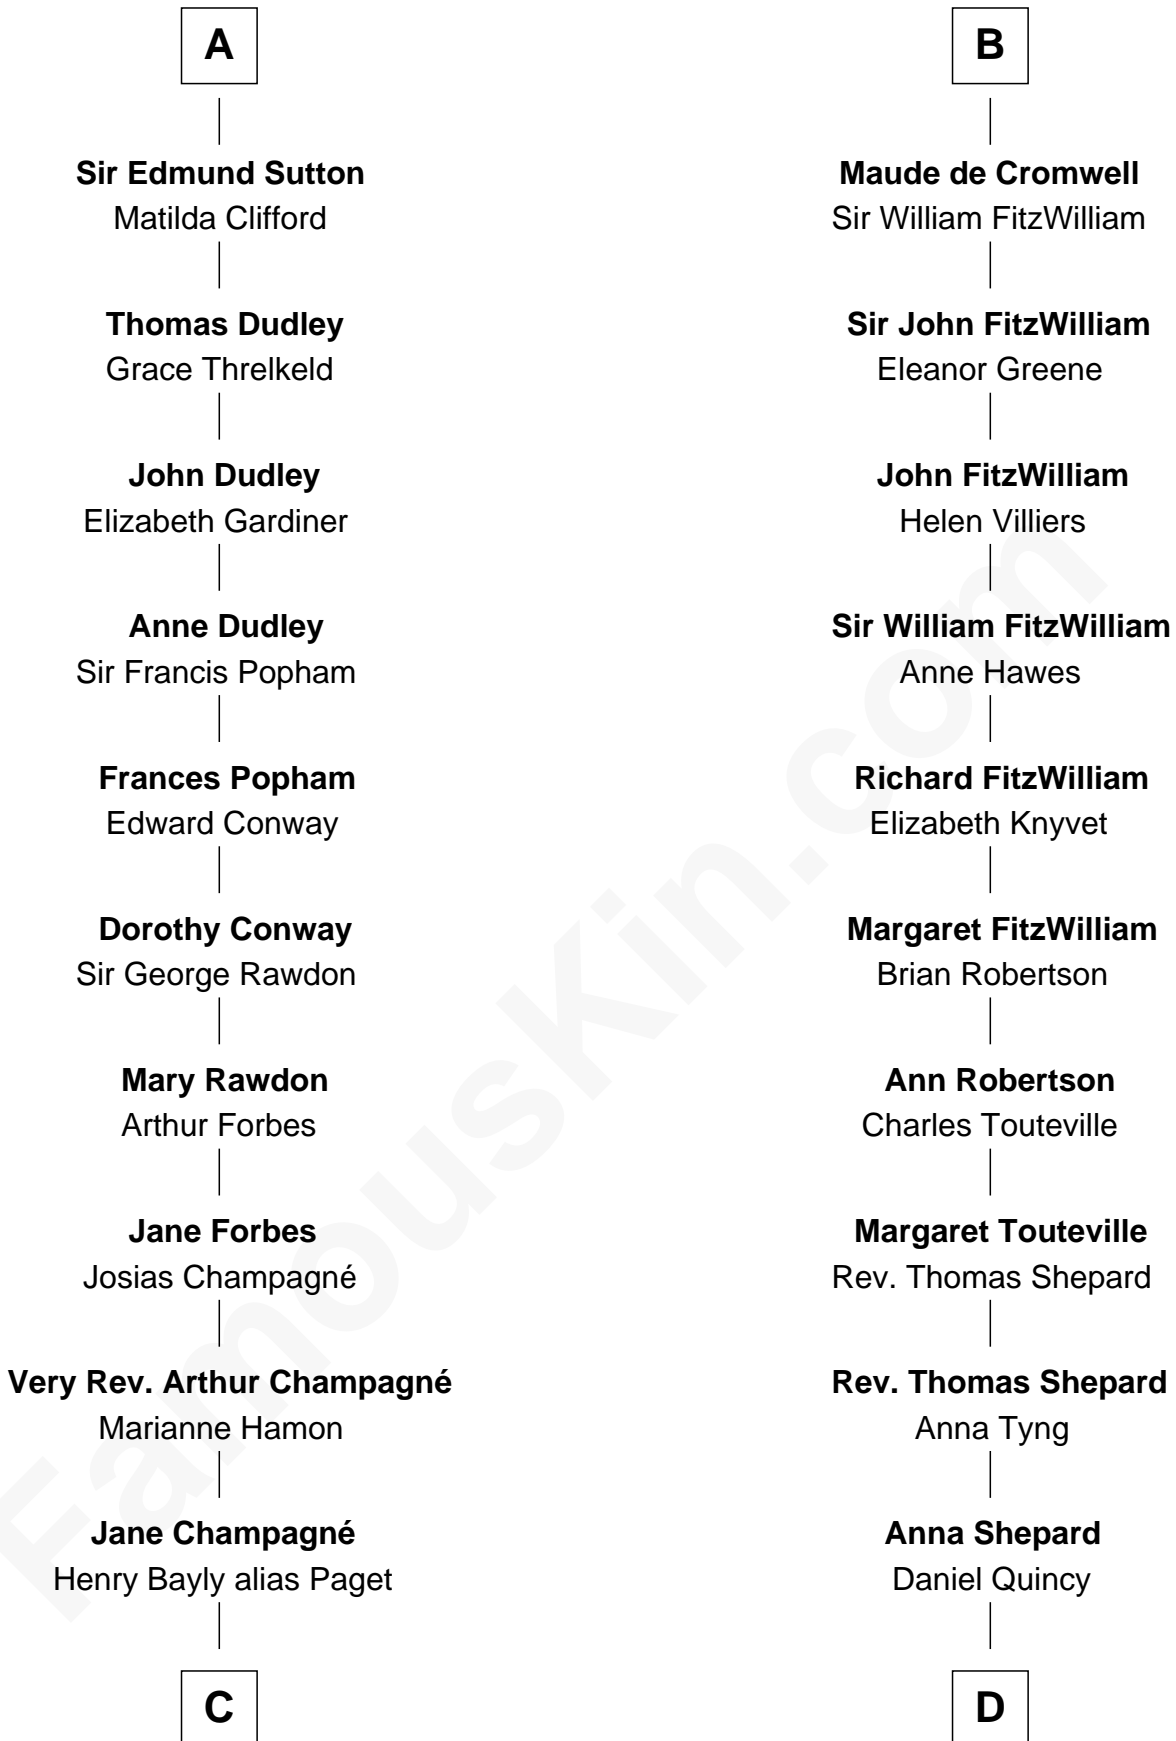

FamousKin.com

Relationship Chart of

Sir Winston Churchill

Prime Minister of the United Kingdom

20th cousin 1 time removed of

John Quincy Adams

6th U.S. President

Hugh de Kevelioc
Bertrade de Montfort

C

Jane Paget
George Stewart

Jane Stewart
Sir George Spencer-Churchill

Sir John Winston Spencer-Churchill
Frances Anne Emily Vane

Randolph Henry Spencer-Churchill
Jeanette Jerome

Sir Winston Churchill
Prime Minister of the United Kingdom