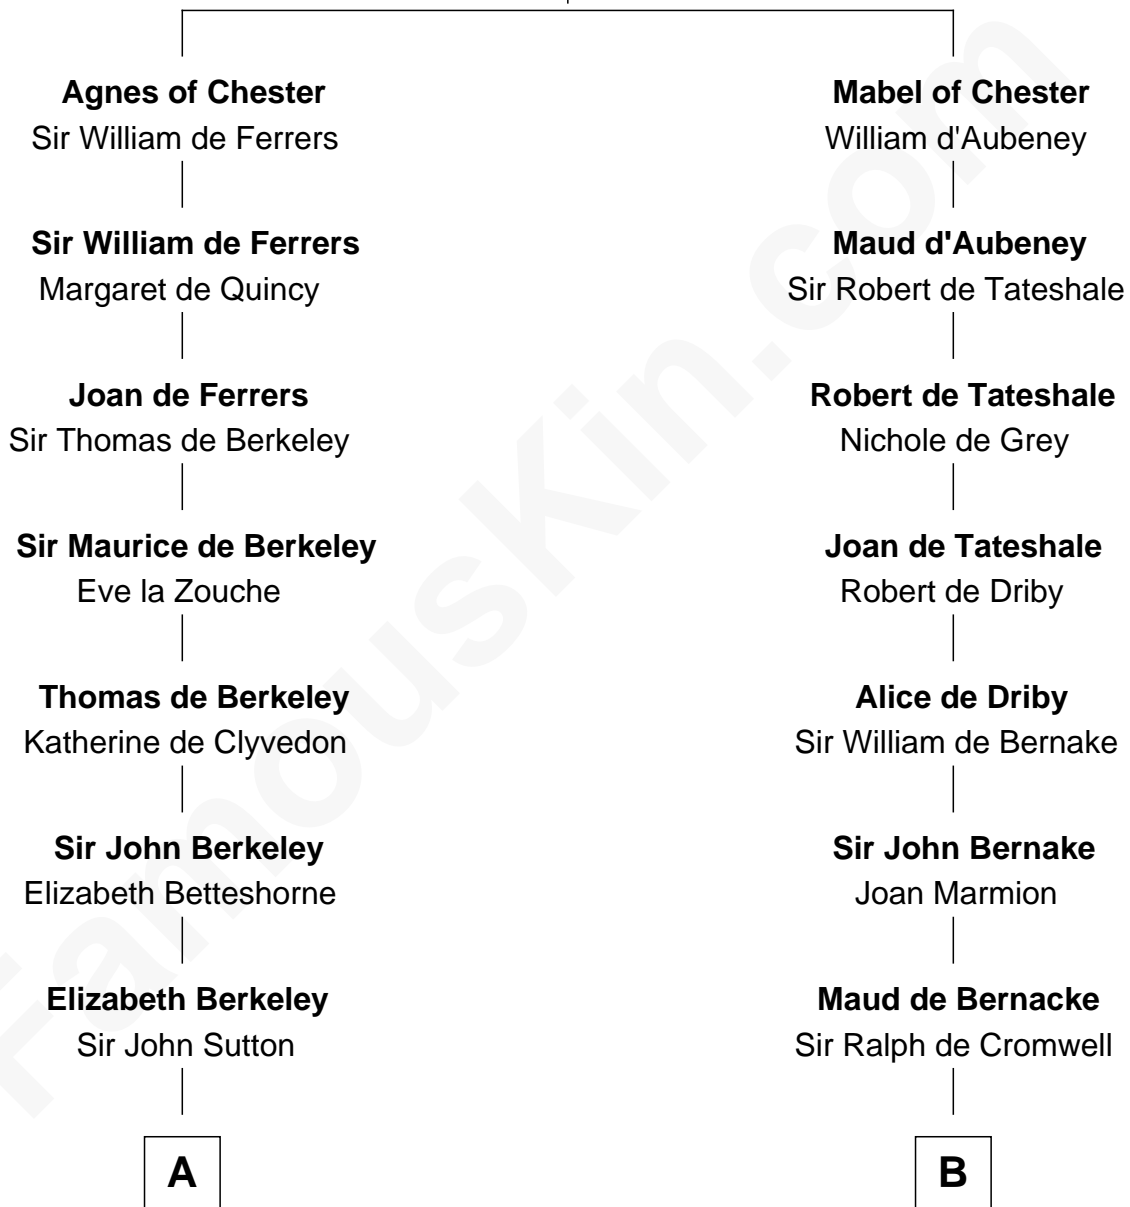

FamousKin.com

Relationship Chart of

Sir Winston Churchill

Prime Minister of the United Kingdom

20th cousin 1 time removed of

John Quincy Adams

6th U.S. President

Hugh de Kevelioc
Bertrade de Montfort

C

Jane Paget
George Stewart

Jane Stewart
Sir George Spencer-Churchill

Sir John Winston Spencer-Churchill
Frances Anne Emily Vane

Randolph Henry Spencer-Churchill
Jeanette Jerome

Sir Winston Churchill
Prime Minister of the United Kingdom