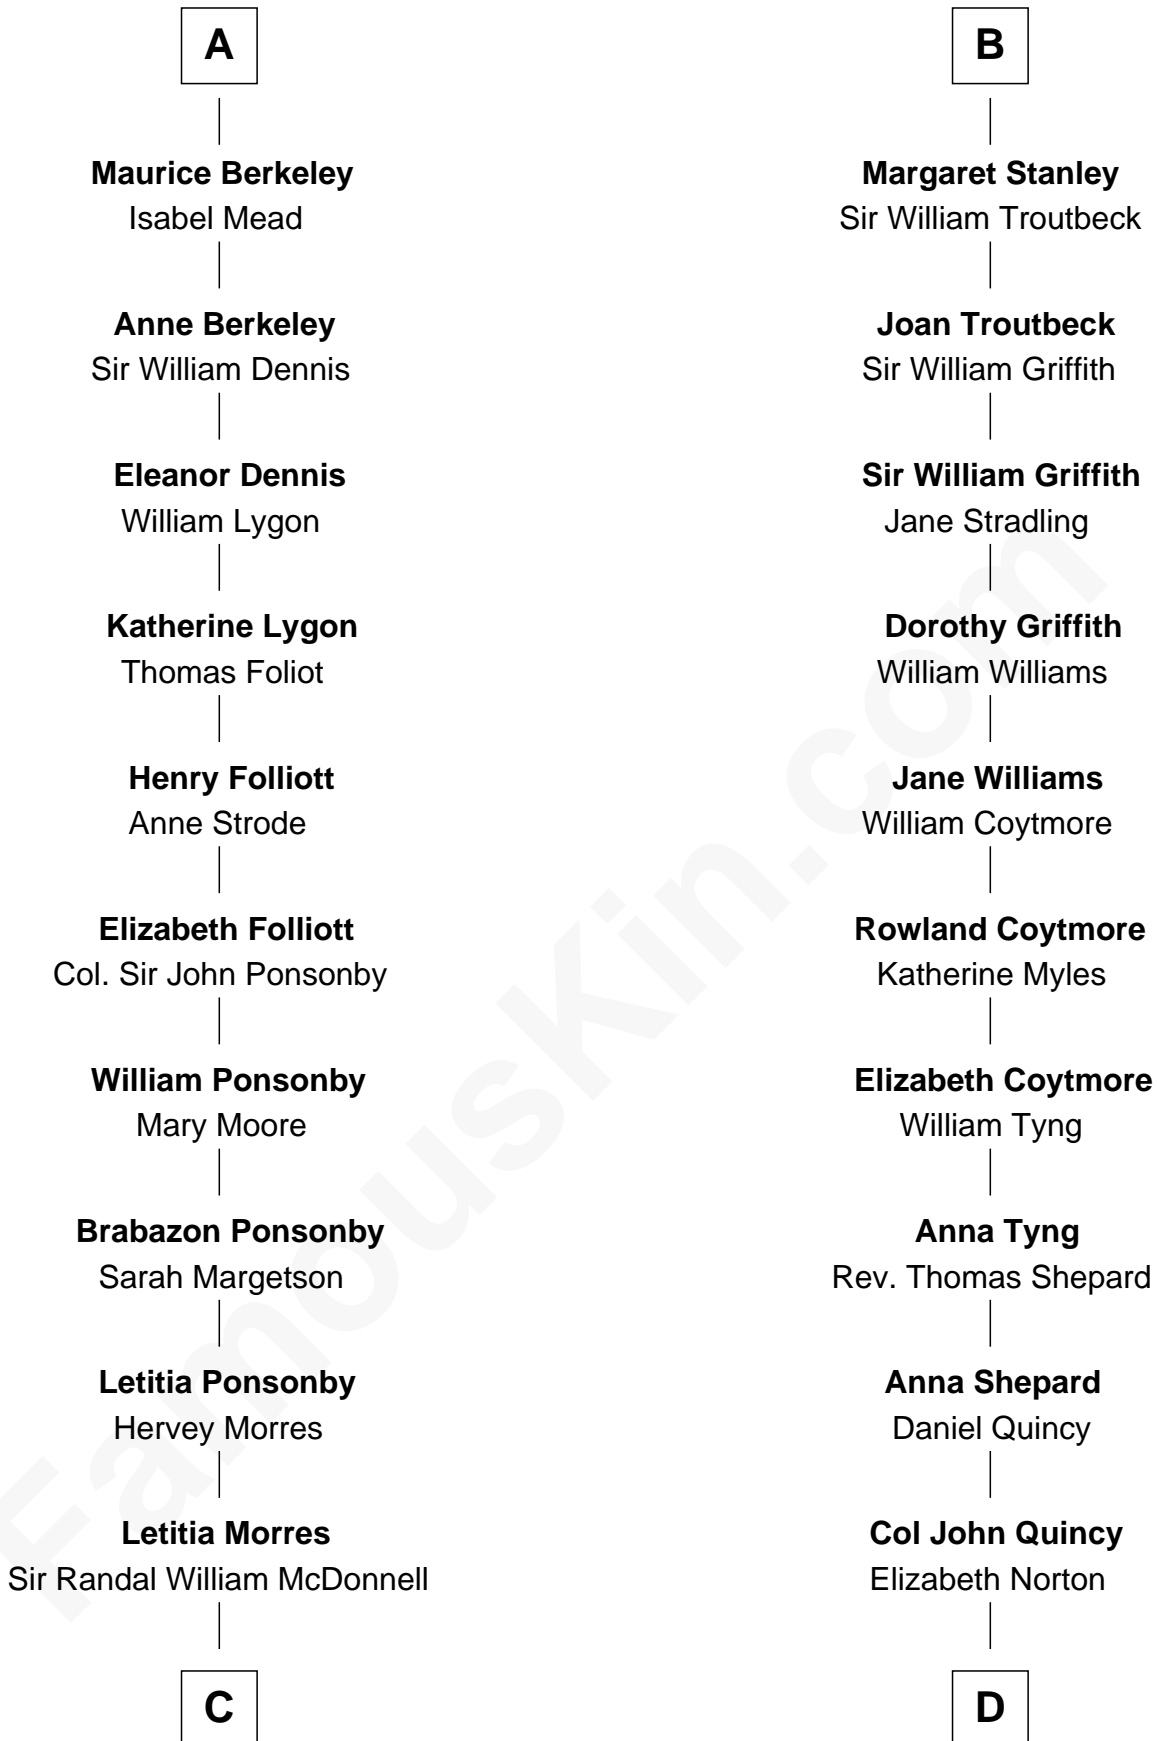

FamousKin.com

Relationship Chart of

Sir Winston Churchill

Prime Minister of the United Kingdom

19th cousin 2 times removed of

John Quincy Adams

6th U.S. President

Gilbert de Clare

Joan of Lancaster

John de Mowbray

Elizabeth de Segrave

Sir Thomas Mowbray

Elizabeth Fitzalan

Isabel Mowbray

Sir James Berkeley

A

Elizabeth de Bohun

Sir Richard Fitzalan

Elizabeth Fitzalan

Sir Robert Goushill

Joan Goushill

Sir Thomas Stanley

B

C