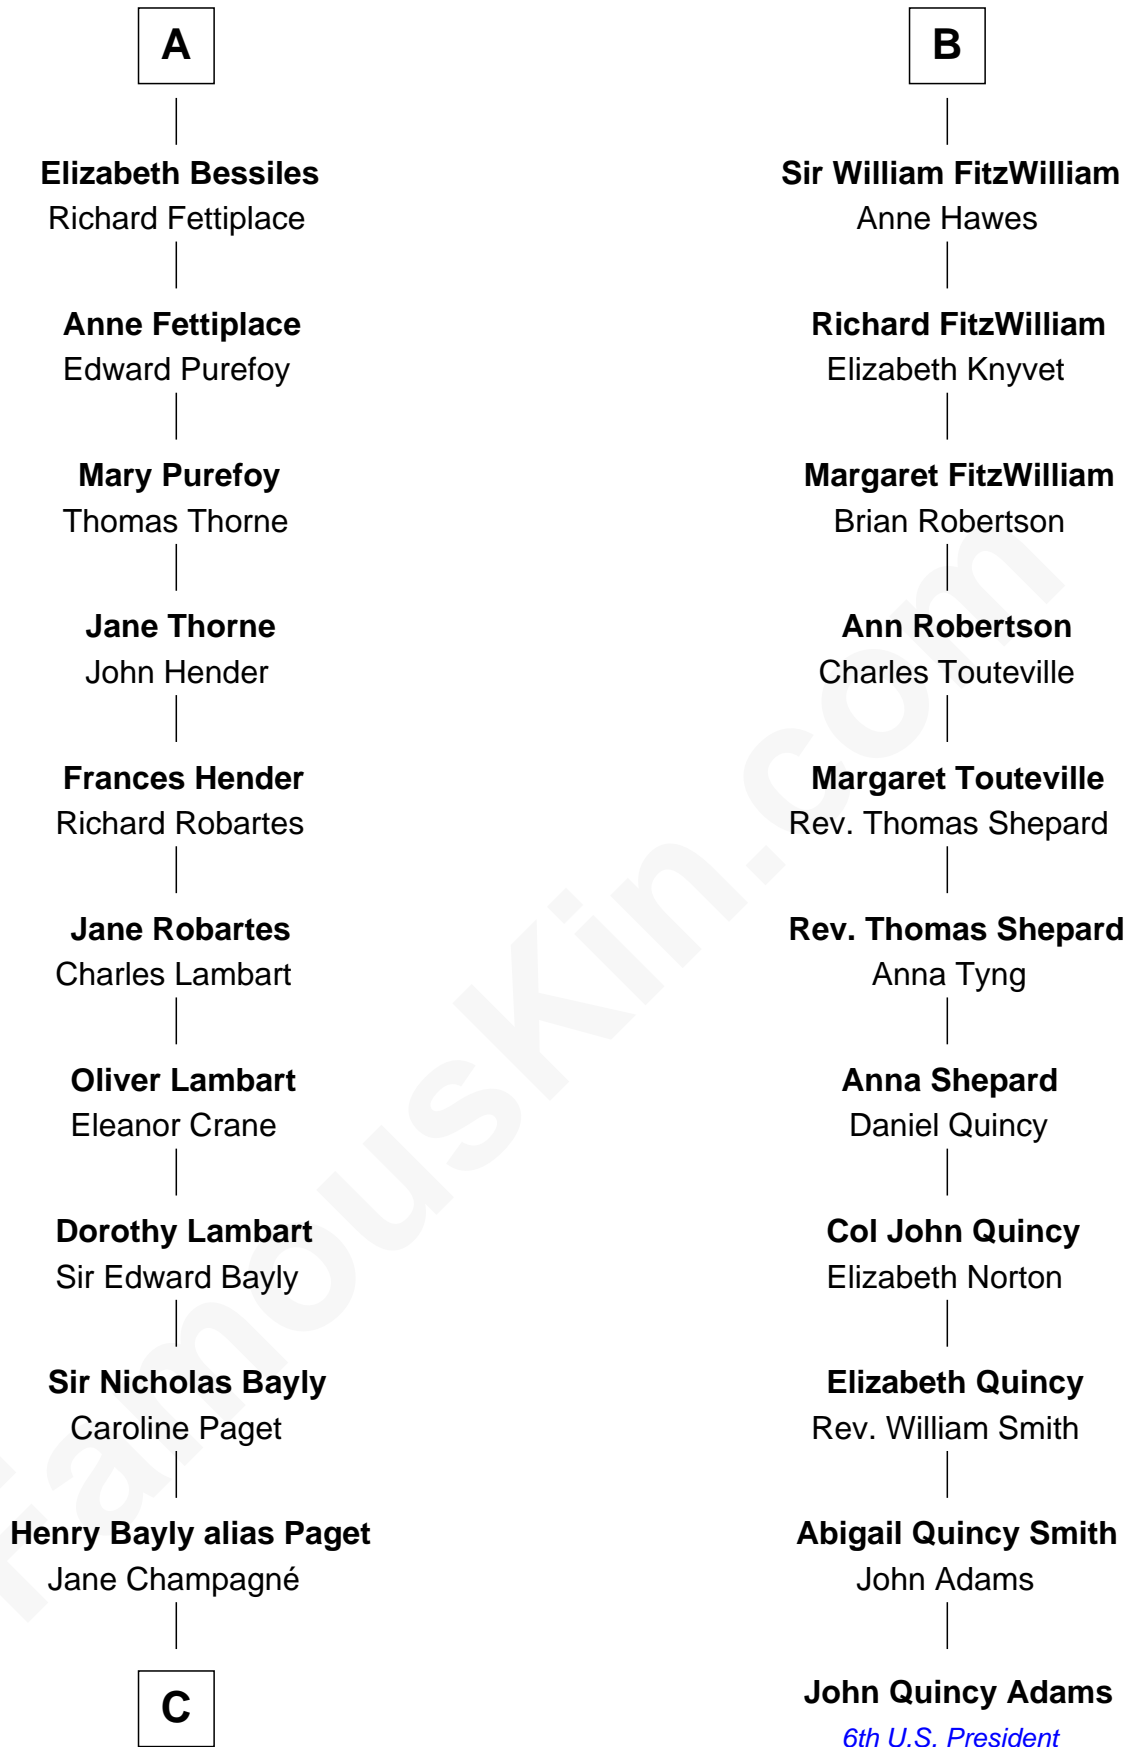

FamousKin.com

Relationship Chart of

Sir Winston Churchill

Prime Minister of the United Kingdom

17th cousin 4 times removed of

John Quincy Adams

6th U.S. President

C

Jane Paget

George Stewart

Jane Stewart

Sir George Spencer-Churchill

Sir John Winston Spencer-Churchill

Frances Anne Emily Vane

Randolph Henry Spencer-Churchill

Jeanette Jerome