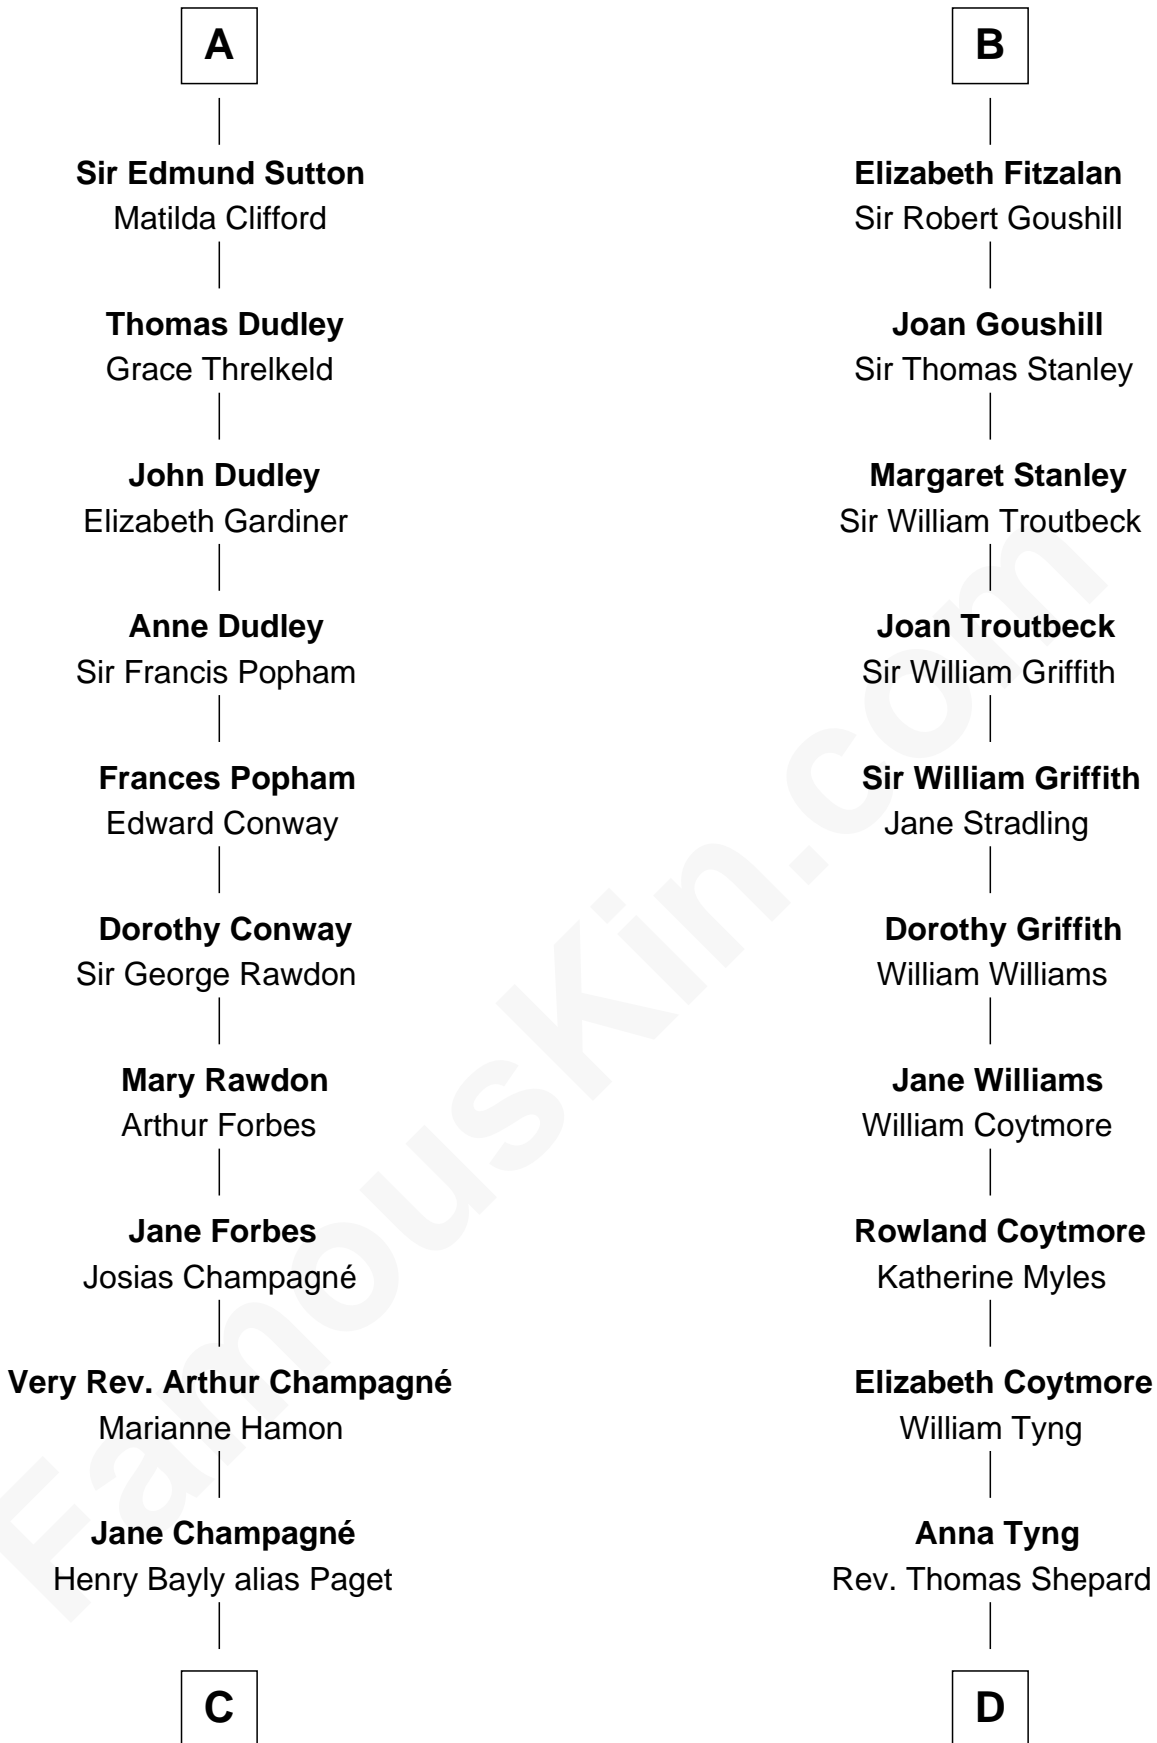

## Relationship Chart of

### Sir Winston Churchill

*Prime Minister of the United Kingdom*

21st cousin of

**John Quincy Adams**

*6th U.S. President*

**Saher de Quincy**  
Margaret de Beaumont

**C**

**Jane Paget**  
George Stewart

**Jane Stewart**  
Sir George Spencer-Churchill

**Sir John Winston Spencer-Churchill**  
Frances Anne Emily Vane

**Randolph Henry Spencer-Churchill**  
Jeanette Jerome

**Sir Winston Churchill**  
*Prime Minister of the United Kingdom*