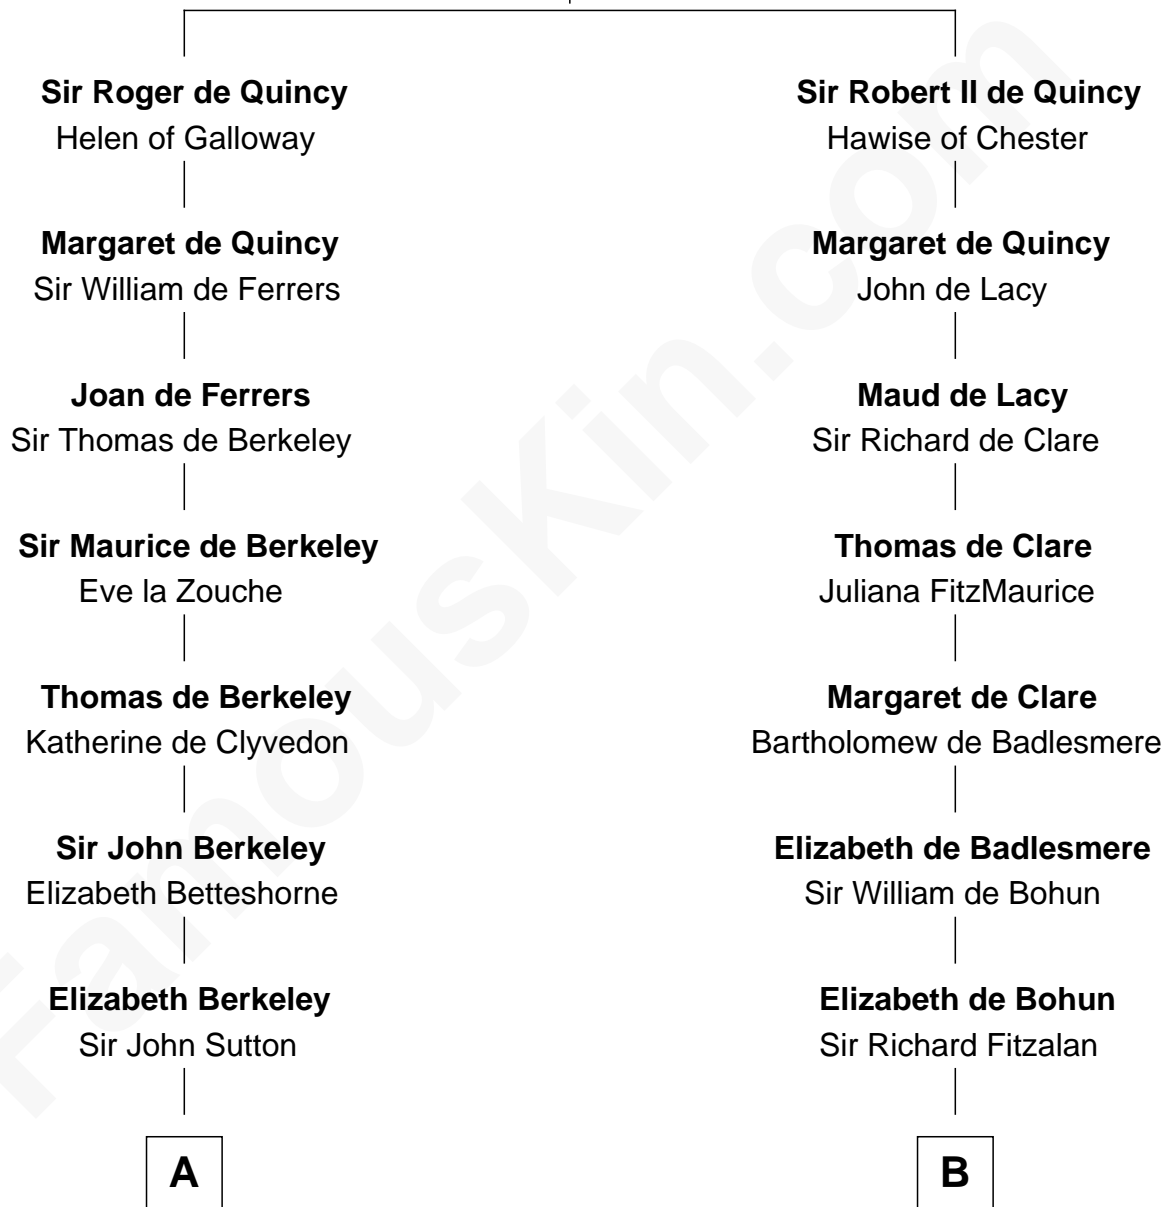

## Relationship Chart of

### Sir Winston Churchill

*Prime Minister of the United Kingdom*

21st cousin of

**John Quincy Adams**

*6th U.S. President*

**Saher de Quincy**  
Margaret de Beaumont

**C**

**Jane Paget**  
George Stewart

**Jane Stewart**  
Sir George Spencer-Churchill

**Sir John Winston Spencer-Churchill**  
Frances Anne Emily Vane

**Randolph Henry Spencer-Churchill**  
Jeanette Jerome

**Sir Winston Churchill**  
*Prime Minister of the United Kingdom*