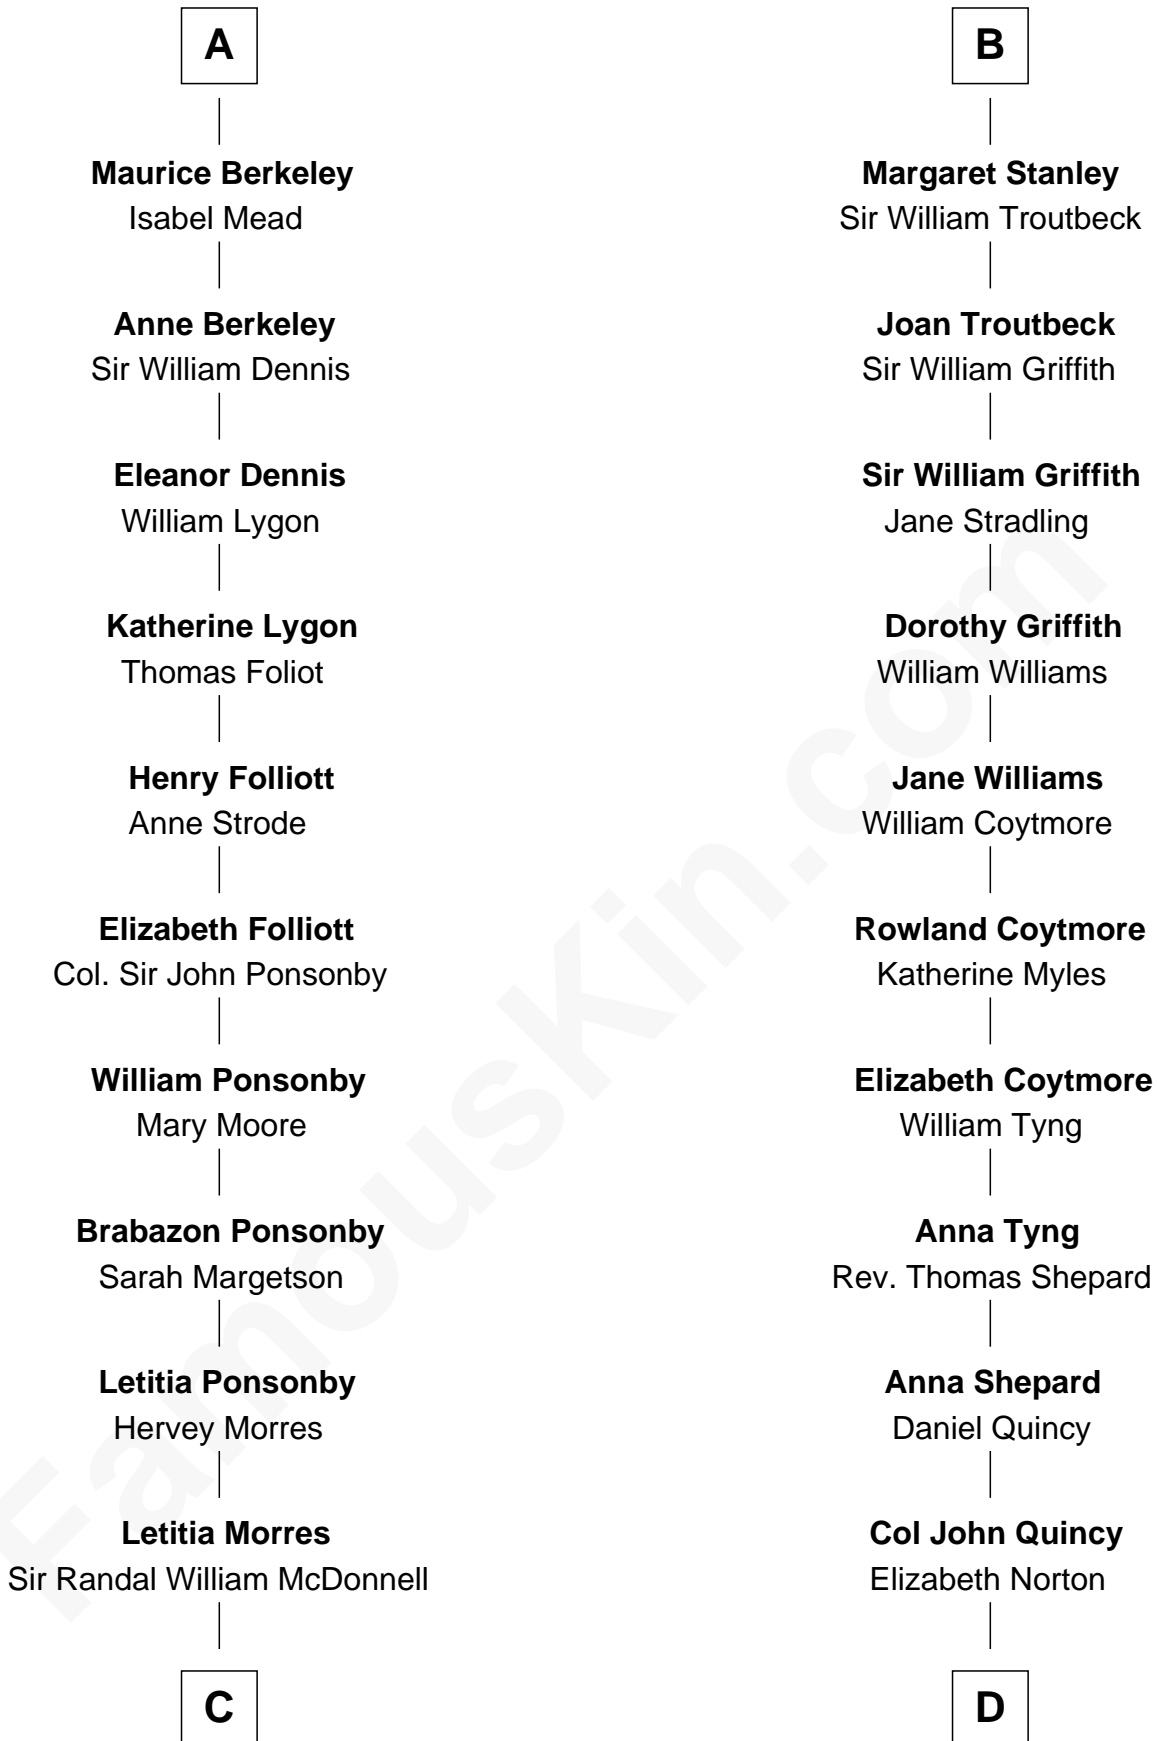

FamousKin.com

Relationship Chart of

Sir Winston Churchill

Prime Minister of the United Kingdom

19th cousin 2 times removed of

John Quincy Adams

6th U.S. President

Henry II, Duke of Brabant
Marie of Hohenstaufen

Matilda of Brabant
Robert I, Count of Artois

Blanche of Artois
Edmund Plantagenet

Henry Plantagenet
Maud de Chaworth

Joan of Lancaster
John de Mowbray

John de Mowbray
Elizabeth de Segrave

Sir Thomas Mowbray
Elizabeth Fitzalan

Isabel Mowbray
Sir James Berkeley

A

Matilda of Brabant
Robert I, Count of Artois

Blanche of Artois
Edmund Plantagenet

Henry Plantagenet
Maud de Chaworth

Eleanor Plantagenet
Richard Fitzalan

Sir Richard Fitzalan
Elizabeth de Bohun

Elizabeth Fitzalan
Sir Robert Goushill

Joan Goushill
Sir Thomas Stanley

B

C

Anne Catherine McDonnell

Sir Henry Vane

Frances Anne Emily Vane-Tempest

Sir Charles William Stewart