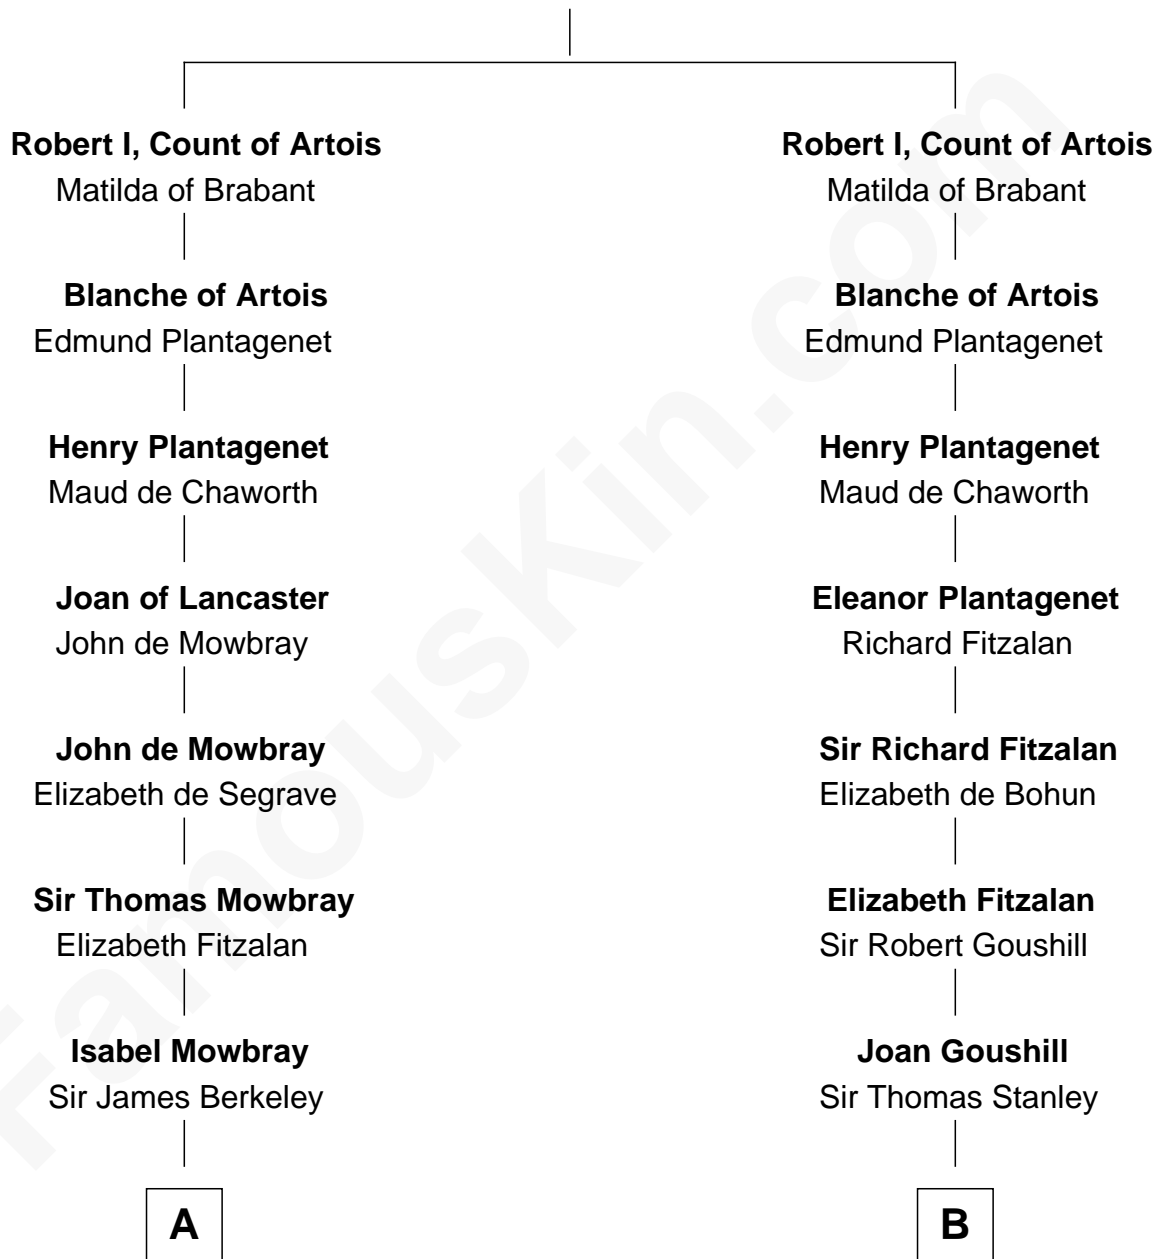

FamousKin.com

Relationship Chart of

Sir Winston Churchill

Prime Minister of the United Kingdom

19th cousin 2 times removed of

John Quincy Adams

6th U.S. President

Louis VIII, King of France

Blanche of Castile

C

Anne Catherine McDonnell

Sir Henry Vane

Frances Anne Emily Vane-Tempest

Sir Charles William Stewart

Frances Anne Emily Vane

Sir John Winston Spencer-Churchill