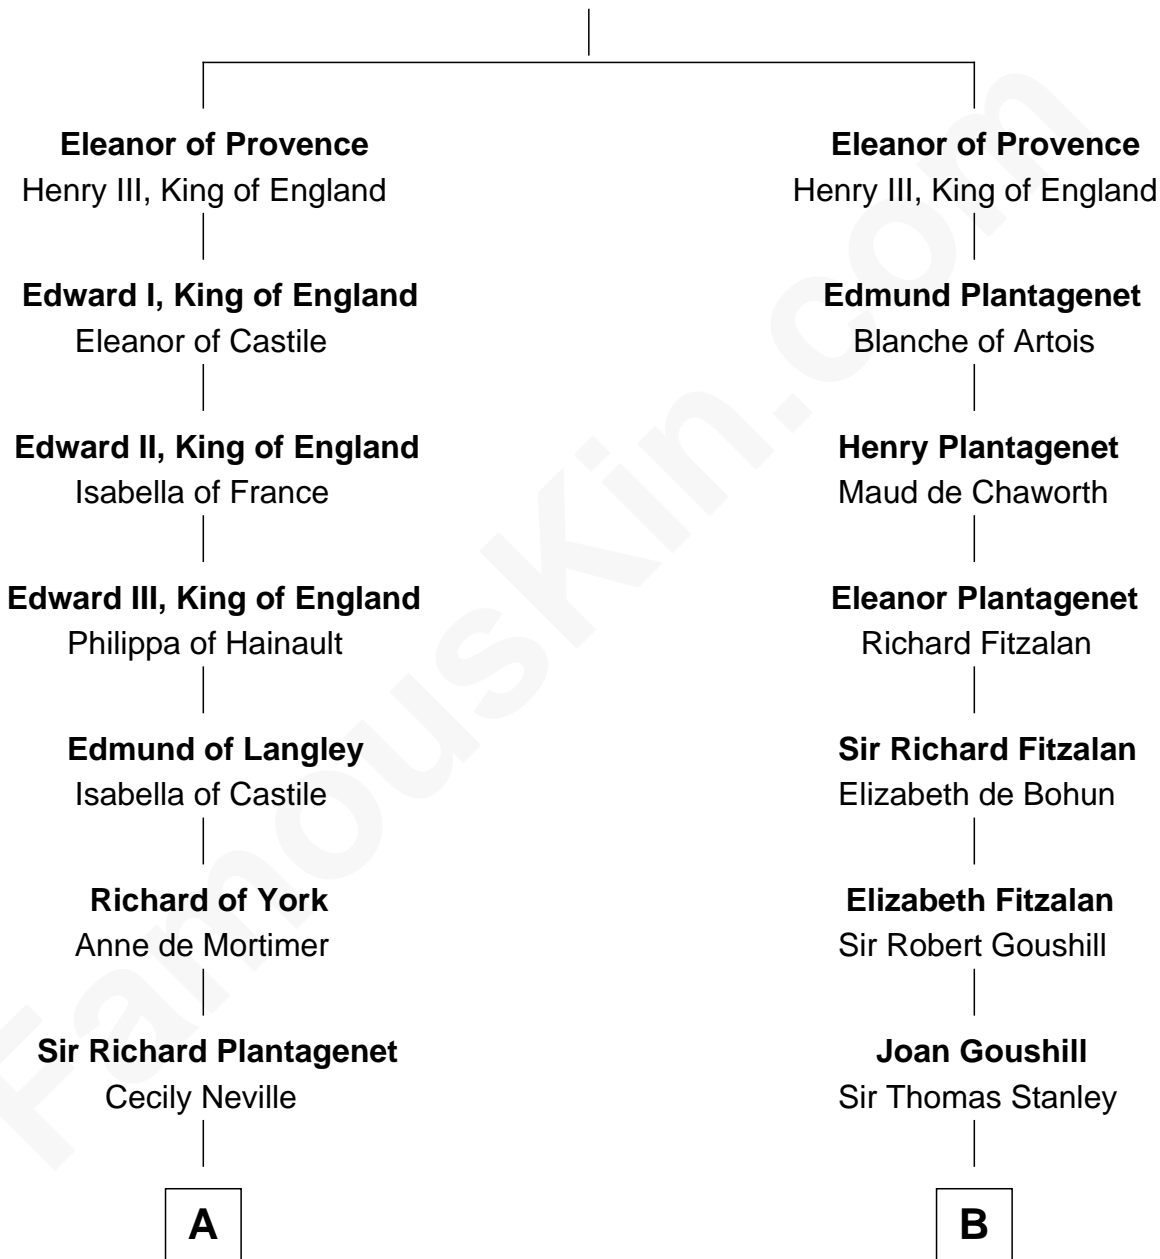

## Relationship Chart of Sir Winston Churchill

*Prime Minister of the United Kingdom*

19th cousin 2 times removed of

**John Quincy Adams**

*6th U.S. President*

**Ramon Berenguer IV of Provence**

Beatrice of Savoy

**C**

**Jane Paget**  
George Stewart

**Jane Stewart**  
Sir George Spencer-Churchill

**Sir John Winston Spencer-Churchill**  
Frances Anne Emily Vane

**Randolph Henry Spencer-Churchill**  
Jeanette Jerome