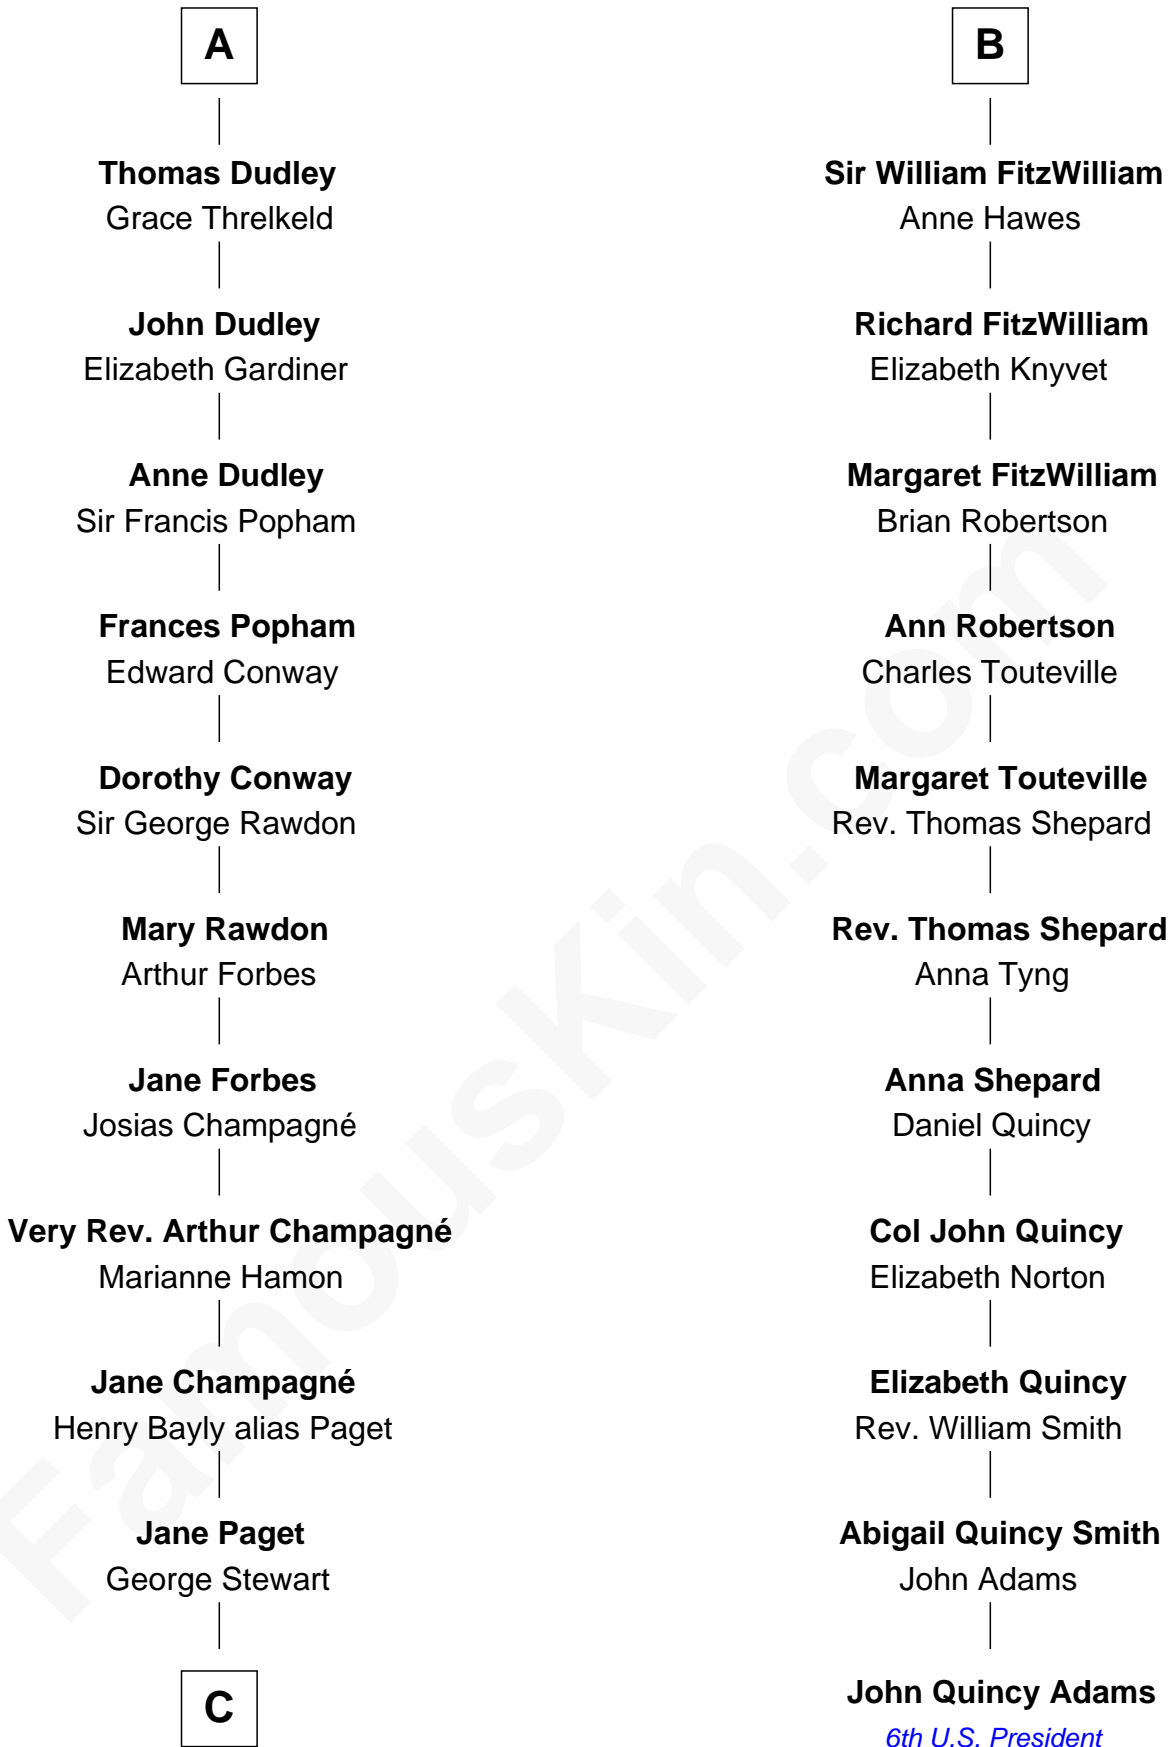

## Relationship Chart of

### Sir Winston Churchill

*Prime Minister of the United Kingdom*

17th cousin 3 times removed of

### John Quincy Adams

*6th U.S. President*

**William de Cantilupe**

-----

**C**

—  
**Jane Stewart**

Sir George Spencer-Churchill

—  
**Sir John Winston Spencer-Churchill**

Frances Anne Emily Vane

—  
**Randolph Henry Spencer-Churchill**

Jeanette Jerome

—  
**Sir Winston Churchill**

*Prime Minister of the United Kingdom*

FamousKin.com