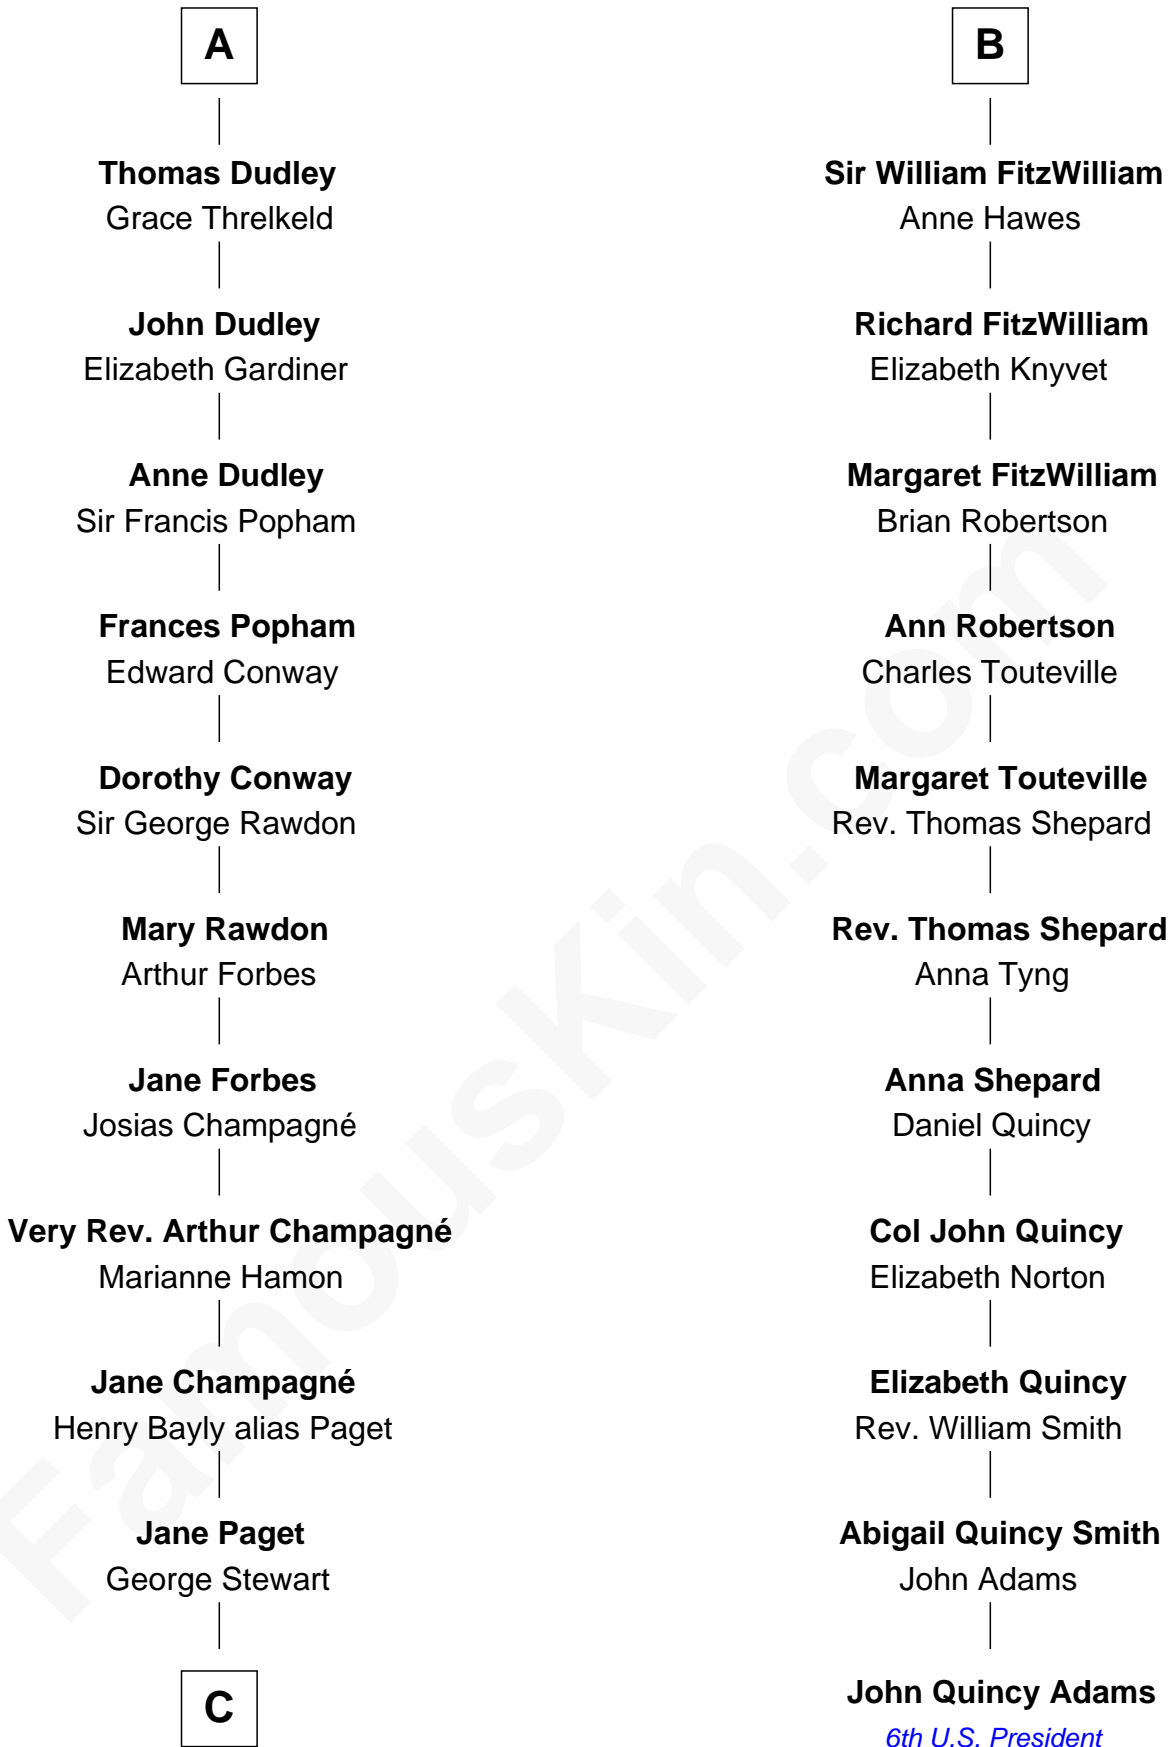

FamousKin.com

Relationship Chart of

Sir Winston Churchill

Prime Minister of the United Kingdom

17th cousin 3 times removed of

John Quincy Adams

6th U.S. President

William de Braiose

Eva Marshal

Eve de Braiose
Sir William de Cantilupe

Milicent de Cantilupe
Eudo la Zouche

Eve la Zouche
Sir Maurice de Berkeley

Thomas de Berkeley
Katherine de Clyvedon

Sir John Berkeley
Elizabeth Betteshorne

Elizabeth Berkeley
Sir John Sutton

Sir Edmund Sutton
Matilda Clifford

A

Eve de Braiose
Sir William de Cantilupe

Milicent de Cantilupe
Eudo la Zouche

Lucy Zouche
Thomas de Greene

Sir Henry Greene
Katherine Drayton

Sir Henry de Greene
Matilda de Maudit

Eleanor Greene
Sir John FitzWilliam

John FitzWilliam
Helen Villiers

B

C

—
Jane Stewart

Sir George Spencer-Churchill

—
Sir John Winston Spencer-Churchill