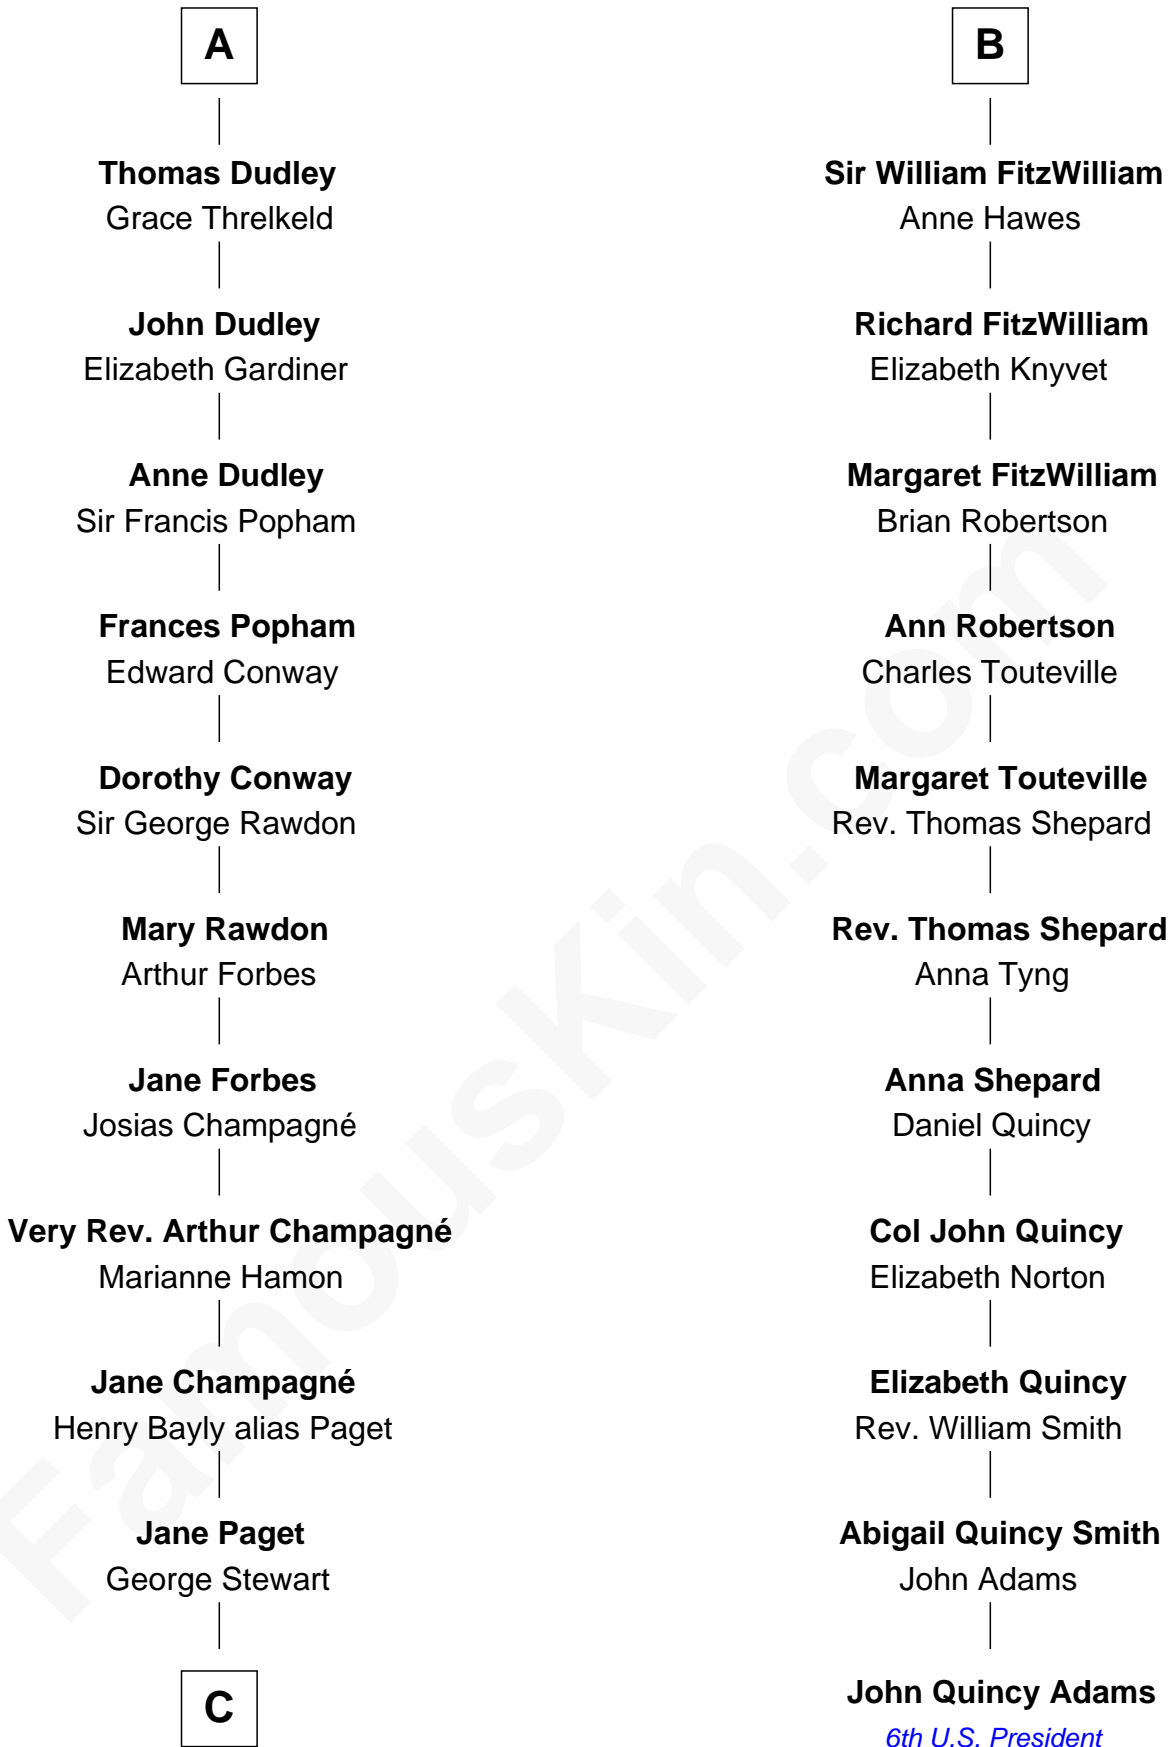

FamousKin.com

Relationship Chart of

Sir Winston Churchill

Prime Minister of the United Kingdom

17th cousin 3 times removed of

John Quincy Adams

6th U.S. President

Alan la Zouche

Alice de Belmeis

C

—
Jane Stewart

Sir George Spencer-Churchill

—
Sir John Winston Spencer-Churchill

Frances Anne Emily Vane

—
Randolph Henry Spencer-Churchill

Jeanette Jerome