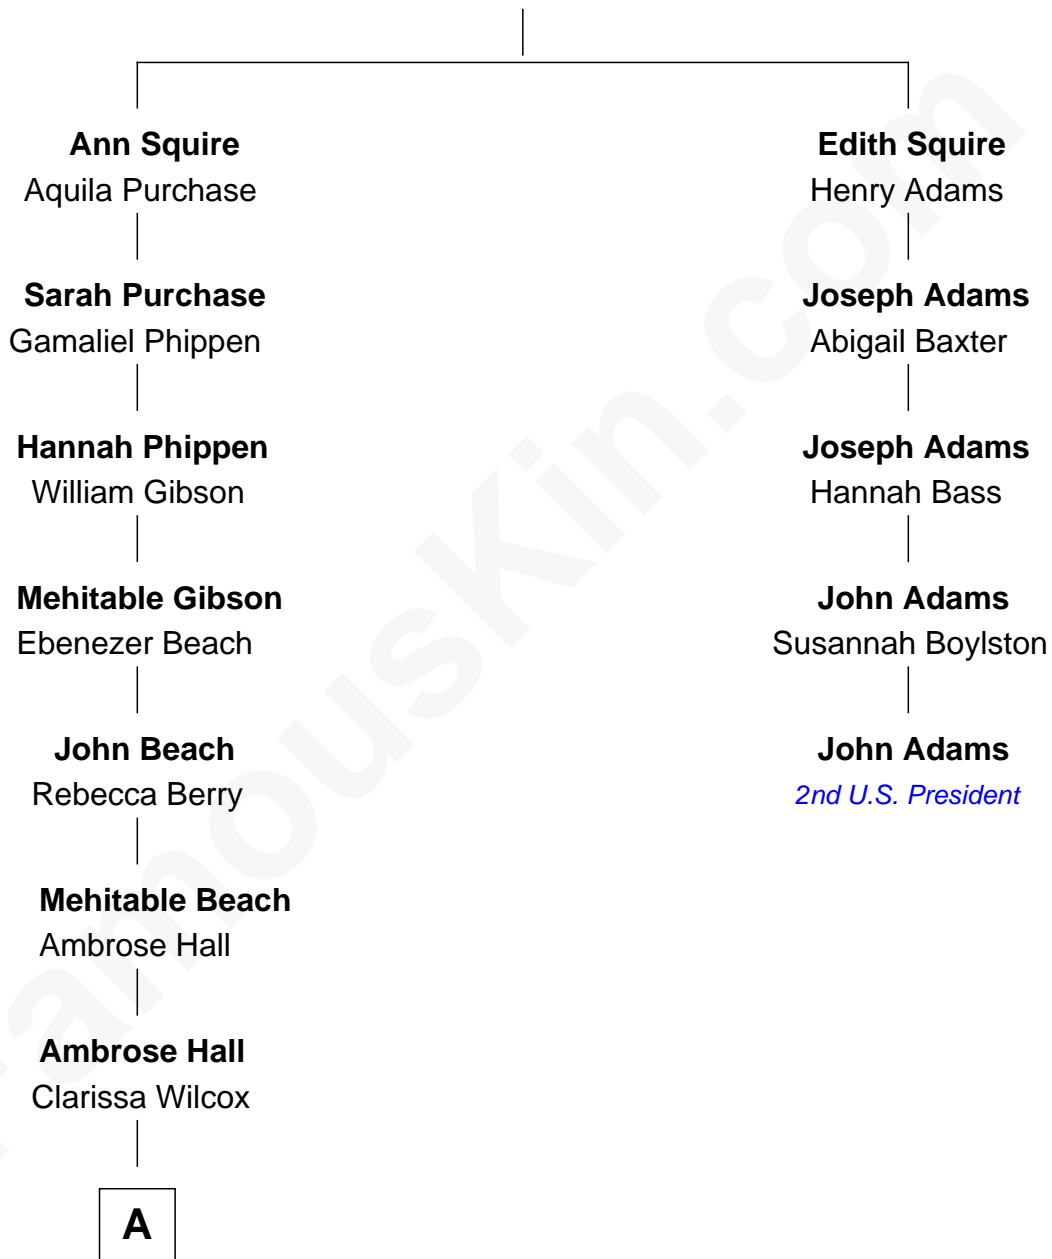

## Relationship Chart of

### Sir Winston Churchill

*Prime Minister of the United Kingdom*

4th cousin 5 times removed of

**John Adams**

*2nd U.S. President and Signer of the Declaration of Independence*

Henry Squire

**A**

—  
**Clarissa Hall**

Leonard Walter Jerome

—  
**Jeanette Jerome**

Randolph Henry Spencer-Churchill

—  
**Sir Winston Churchill**

*Prime Minister of the United Kingdom*