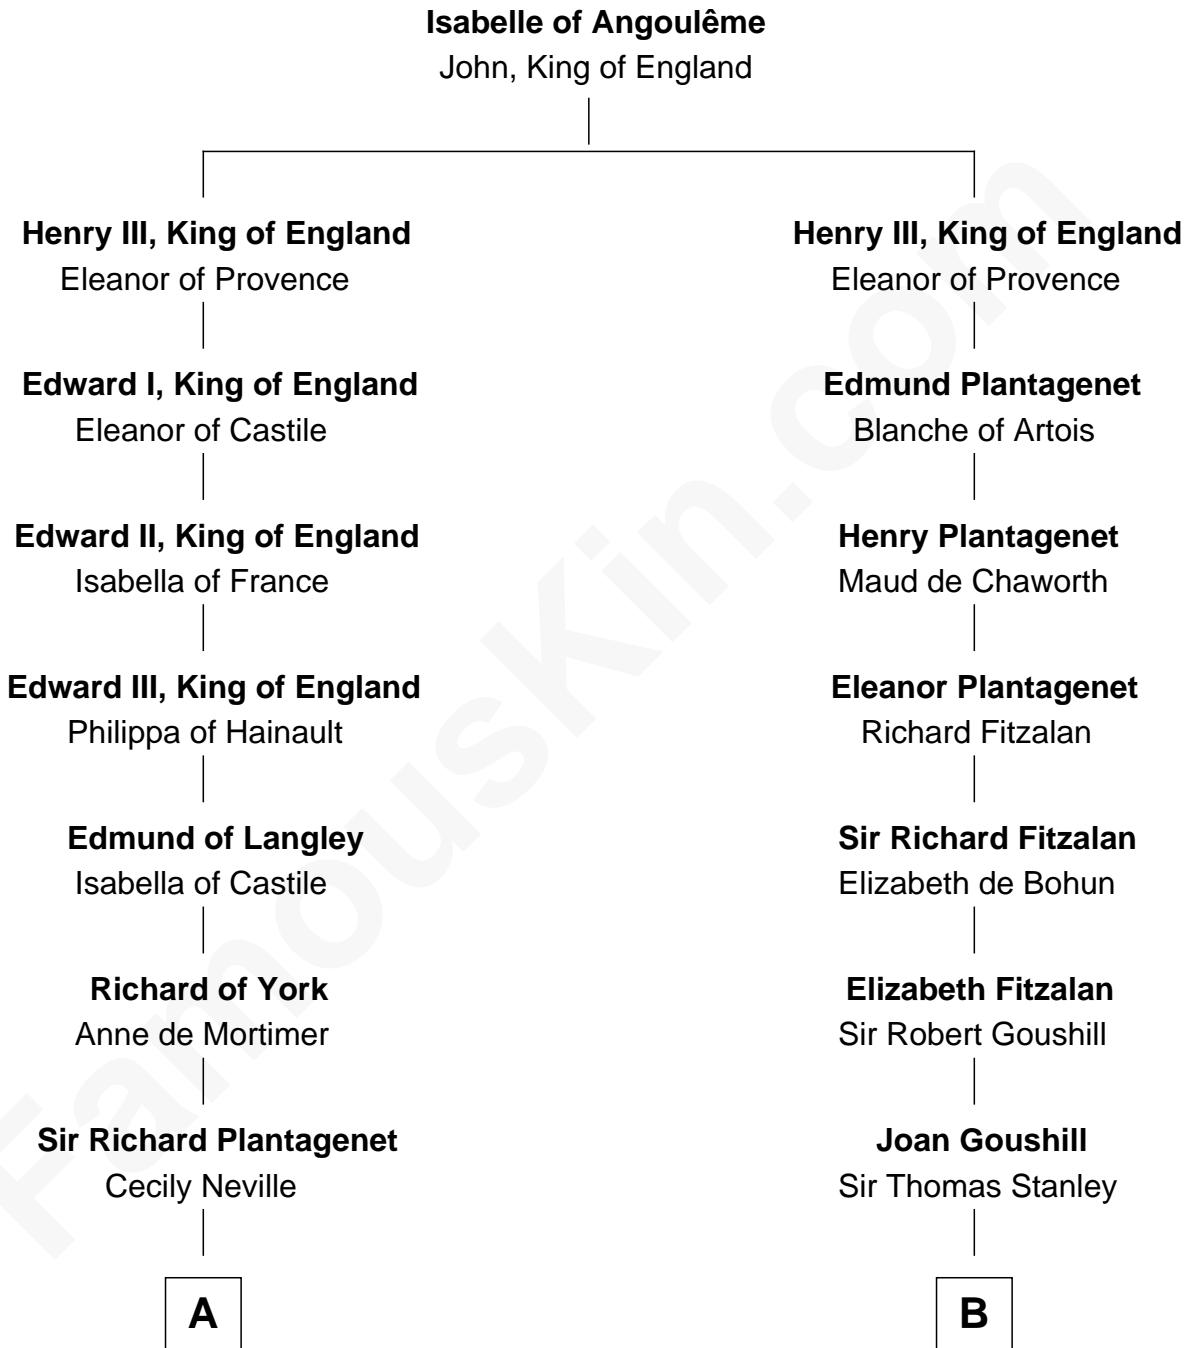

FamousKin.com

Relationship Chart of

Sir Winston Churchill

Prime Minister of the United Kingdom

18th cousin 3 times removed of

Abigail (Smith) Adams

First Lady of President John Adams

C

Jane Paget
George Stewart

Jane Stewart
Sir George Spencer-Churchill

Sir John Winston Spencer-Churchill
Frances Anne Emily Vane

Randolph Henry Spencer-Churchill
Jeanette Jerome

Sir Winston Churchill
Prime Minister of the United Kingdom