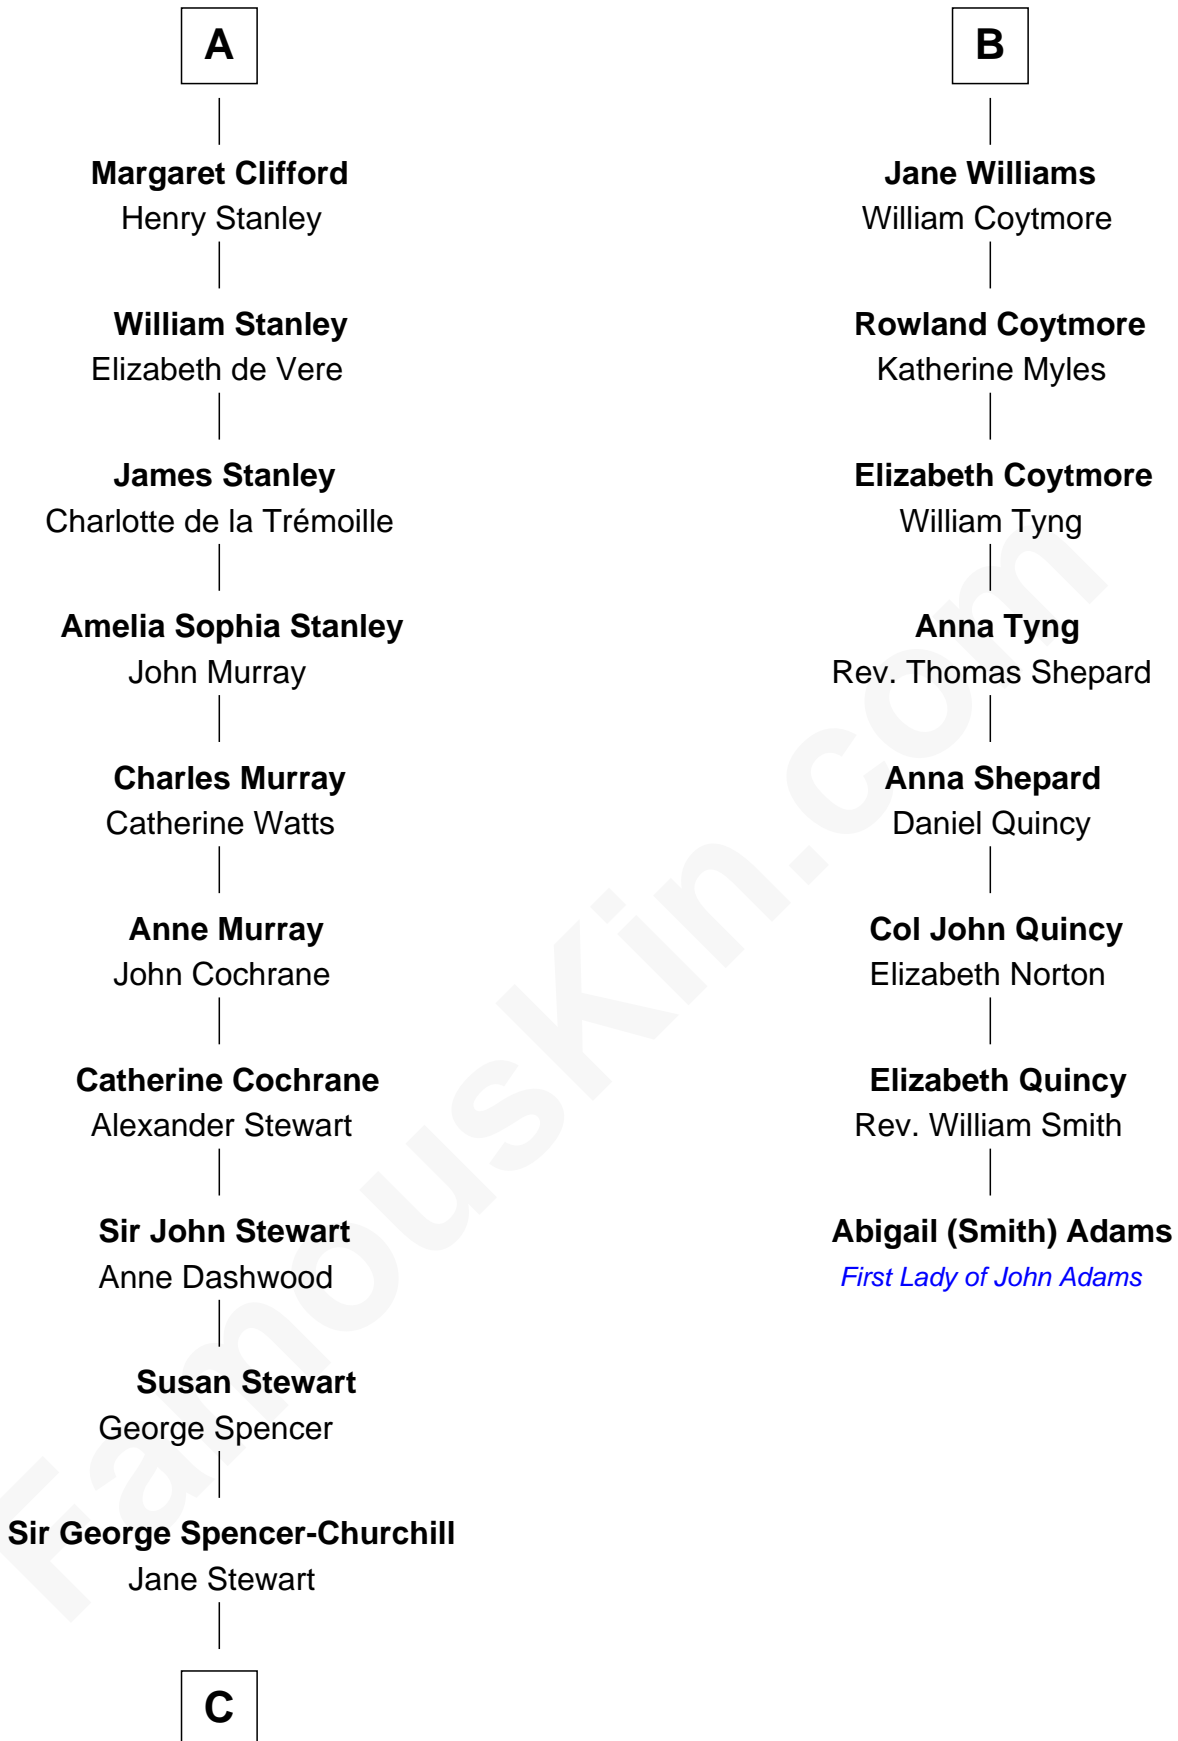

FamousKin.com

Relationship Chart of

Sir Winston Churchill

Prime Minister of the United Kingdom

14th cousin 5 times removed of

Abigail (Smith) Adams

First Lady of President John Adams

Goronwy ap Ednyfed

C

—
Sir John Winston Spencer-Churchill

Frances Anne Emily Vane

—
Randolph Henry Spencer-Churchill

Jeanette Jerome

—
Sir Winston Churchill

Prime Minister of the United Kingdom

FamousKin.com